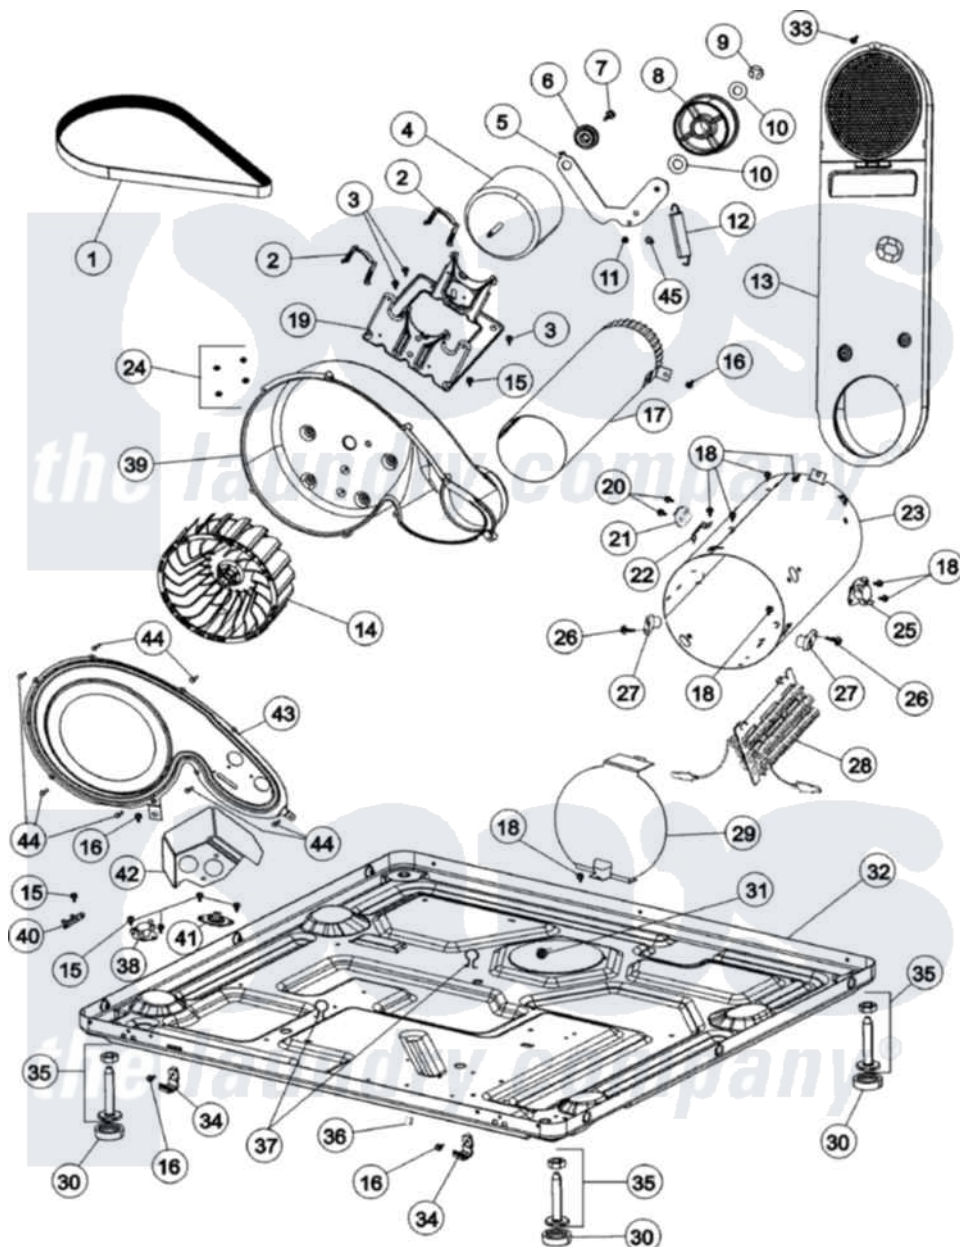

Maytag MDE9800AZQ 01 - BASE (ELEC)

Maytag Residential Maytag MDE9800AZQ Dryer Parts Parts Diagram 01 - BASE (ELEC)

[Click on the part number to view part](#)

Item	Original Part Number	Replaced By	Status	Part Description
1	33002535			V-Belt
2	33002221	Y015825		Clip, Motor To Motor Support
3	Y313561			Screw---NA
4	33002795			Motor, Drive 60Hz
5	33001840	6-3705180		Idler Arm
6	315772			Sleeve, Idler Arm
7	Y014874			Screw, Idler Arm And Sleeve
8	33001783	6-3700340		Bearing- I
9	312958	354987		Ring, Retaining
10	Y312527			Washer, Idler Shaft
11	33002218			Grommet, Idler Arm
12	33002459			Assembly, Spring And Plug
13	33002767	33003038		Assembly, Inlet Duct-Elec
14	33002797			Wheel, Blower
15	22002925	3370225		Screw
16	33002190			SCrew, C BraCe, BraCket, Cabinet

17	33001800		Duct Assembly, Exhaust
18	211294	90767	Screw, 8A X 3/8 HeX Washer Head Tapping
19	33002817		Motor Support, Offset
20	33001860	W10116760	Screw
21	307473		Fuse, Thermal
22	315346		Bracket, Thermal Fuse
23	314995		Enclosure, Heater
24	Y310632	1163839	Screw
25	303396		Thermostat, Hi-Limit
26	314554	Not Available	SCREW
27	314998		Insulator, Terminal
28	Y308612		Heater Sub-Assembly
29	314999		Shield, Radiant
30	Y314137		Foot, Rubber
31	33002157		Grommet
32	33002465	Not Available	BASE, (LWR)---NA
33	210932		Screw, No.8 X 9/16 Ctsk Note: Screw, Inlet Duct
34	22002239		Clip, Front Panel
35	Y305086		Adjustable Leg And Nut
36	22002244		Clip, Grounding
37	410490		Spring, Retainer Wire Harness
38	33002567		Thermostat, Cycling
39	33001789		Housing, Blower
40	33001762		Fuse, Thermal
41	307208		Thermistor, Temp. Control
42	33001766	33001837	Cover, Thermostat
43	33002711		Cover, Blower Housing
44	33001855	33002917	Screw, No.10-16
45	33002461		Plug For Spring