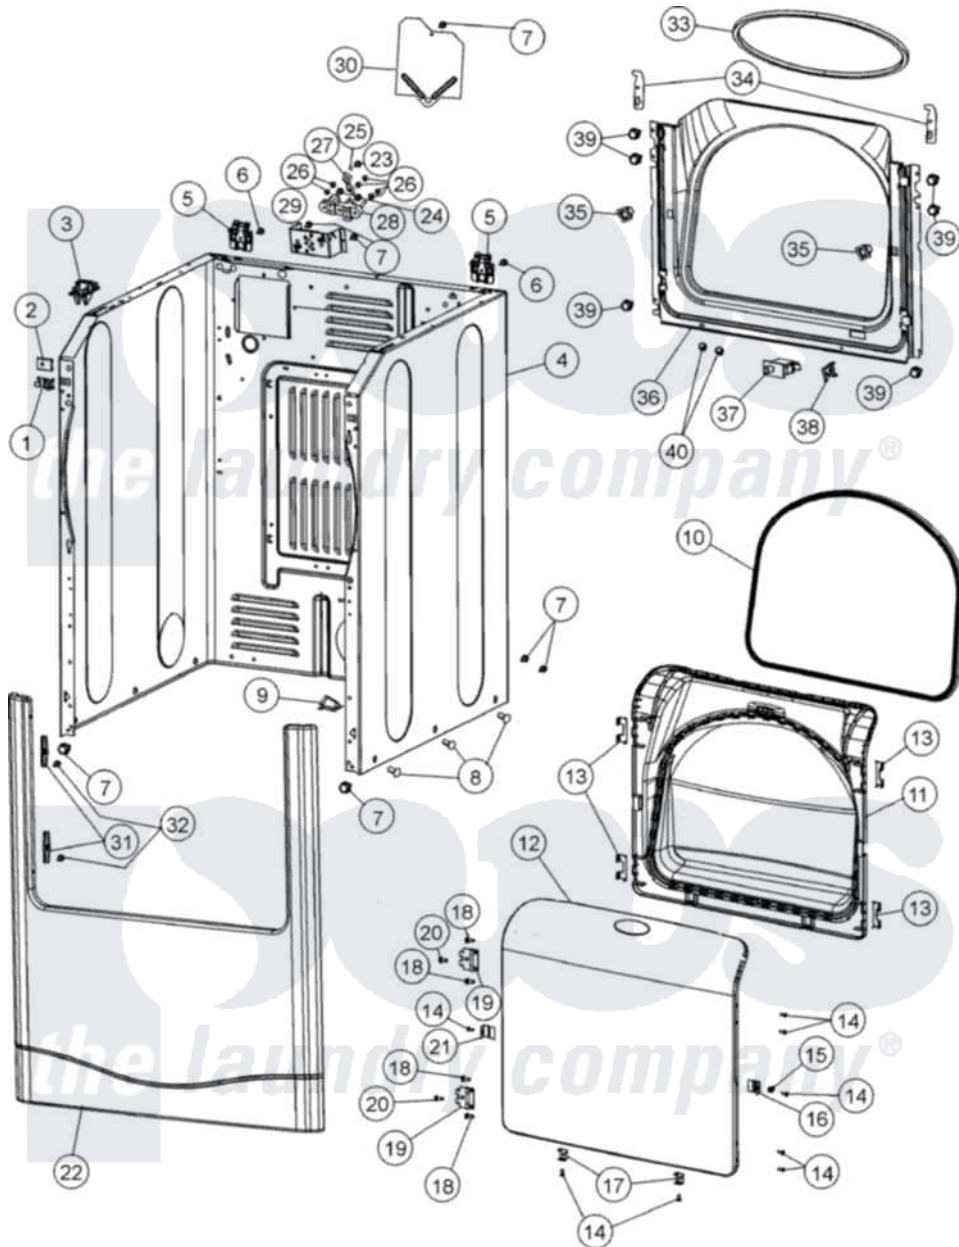

Maytag MDE9800AZQ 02 - CABINET

Maytag [Residential Maytag MDE9800AZQ Dryer Parts](#) Parts Diagram 02 - CABINET
 Click on the part number to view part

Item	Original Part Number	Replaced By	Status	Part Description
1	22002049			Clip Note: Clip, Front Panel
2	213280	204439		Screw And Fstner Assembly
3	33002891			Pin, Locator
4	22003640			Cabinet Assembly
5	22004095			Hinge, Plastic
6	22001995			Screw Note: Screw, Tumbler Front And Shroud
7	33002190			SCrew, C BraCe, BraCket, Cabinet
8	33002794	213007		Xfor Cabinet See Cabinet, Back
9	Y310376			Clip, Door Switch Harness
10	33001807			Seal, Tumbler
11	33002890		Not Available	DOOR, INNER W/SEAL (BSQ) T
12	33002888			Door, OuTer W/Med. As Pk BSQ T
13	22002038			Clip, Door

14	22002063		Screw No.8-18AB Wafer Head
15	33001761		Strike, Door
16	33001793		Bracket, Strike
17	22002039		Clip, Door
18	22002062	98006631	Screw
19	33001759		Hinge, Door
20	22002012		Screw, Hinge Note: Screw, Hinge Bracket
21	33001763		Plug, Inner Door
22	33002883		Panel, Front As Pack T
23	22003781		Screw, Ground Strap
24	Y312209	W10001200	Screw
25	311093		Washer, Terminal Connection
26	311484	112432	Nut
27	Y312184		Strap, Grounding
28	33001244		Block, Terminal
29	33001826	Not Available	BRACKET, TERMINAL BLOCK---NA
30	33001795		Cover, Terminal Block
31	33001765		Cover, Hinge Hole
32	33001787		Screw, Hinge Note: Screw, Hinge Hole Cover
33	33001767		Seal, Shroud
34	22002247	33002597	Hook, Security
35	Y304578	LA-1003	Door Catch Kit
36	33002379		Shroud
37	33001508	W10169313	Switch-Door
38	33001760		Bracket, Hinge
39	22001995		Screw Note: Screw, Tumbler Front And Shroud
40	33001768		Screw, Shroud Note: Screw, Shroud And Outlet Duct