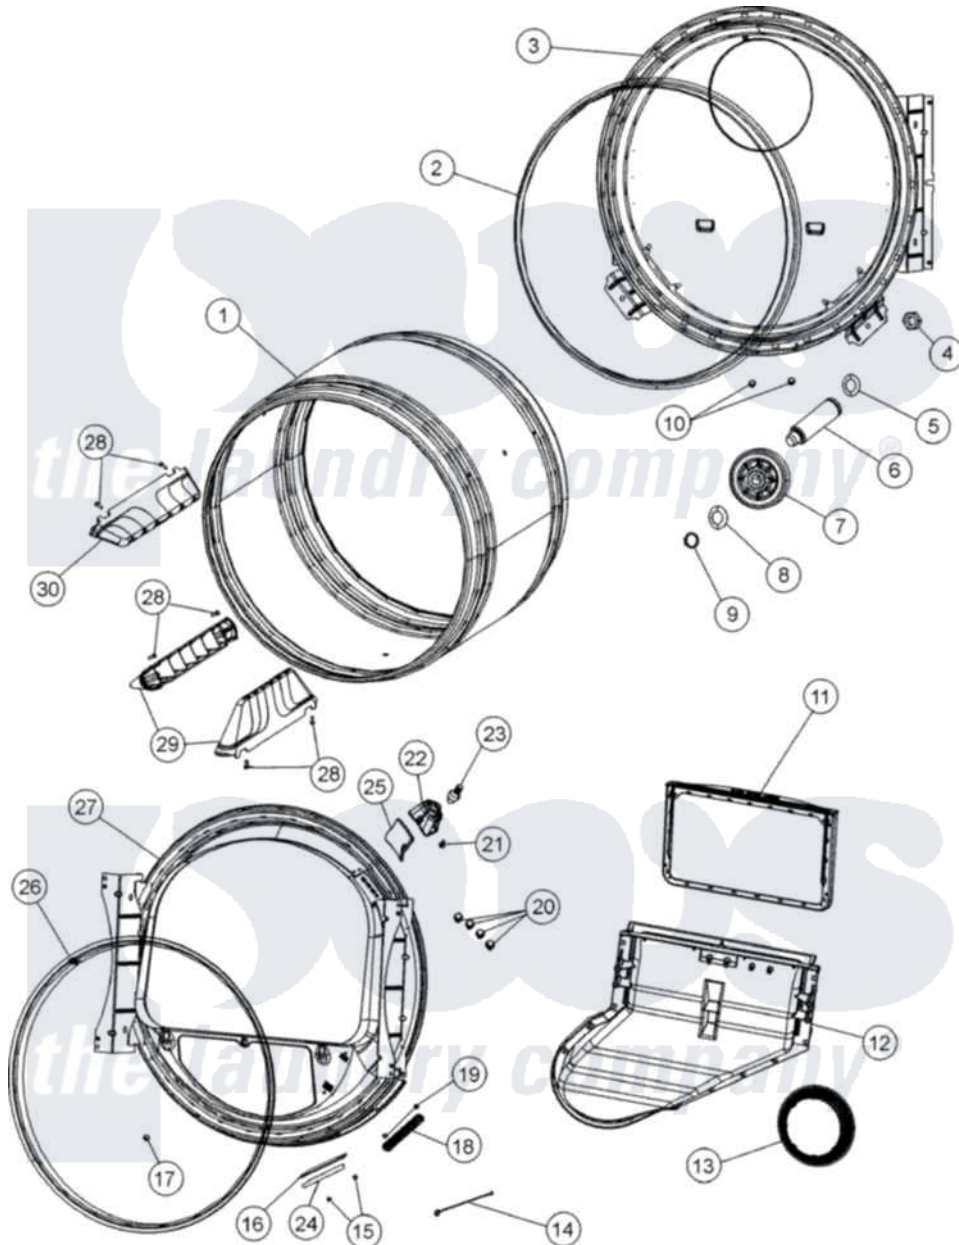

Maytag MDE9800AZQ 05 - TUMBLER

Maytag Residential Maytag MDE9800AZQ Dryer Parts Parts Diagram 05 - TUMBLER
 Click on the part number to view part

Item	Original Part Number	Replaced By	Status	Part Description
1	33001889			Tumbler
2	33001807			Seal, Tumbler
3	33002779			Tumbler Back And Seal As-Pack
4	33001443			Nut, Hex
5	312535			Washer, Vault Mounting Brk.
6	Y312948	6-3129480		Shaft- Tumbler
7	12001541			Drum Roller/Washer Assembly--W
8	312535			Washer, Vault Mounting Brk.
9	410233	9703438		Ring-Retrnr
10	211294	90767		Screw, 8A X 3/8 HeX Washer Head Tapping
11	33001808			Filter, Lint
12	33001799			Outlet Duct Assembly Note: Outlet Duct Assembly
13	33002560			Seal, Blower
14	Y303711			Sensor Ground Wire

15	210720		Rivet, Bearing To Tumbler Fmt
16	306508		Tumbler Bearing Kit ---W
17	312311	312311MAY	Screw
18	33001809		Sensor Bar Assembly
19	33001078		Panel, Control
20	33001855	33002917	Screw, No.10-16
21	33001871		Screw Note: Screw, Drum Light
22	33001870	Not Available	HOLDER, LAMP (W/HOUSING) NOTE: LAMP (W/HOUSING & HOLDER)
23	22002263		Lamp
24	312940	306508	Tumbler Bearing Kit ---W
25	33001869		Lens, Drum Light
26	33001807		Seal, Tumbler
27	33001868		Front, Tumbler Front W/Sensor Note: Front, Tumbler
28	33001788	33002973	Screw, No.9-15 X 1.00 Hx WS
29	33002032		Baffle
30	33001755		Baffle