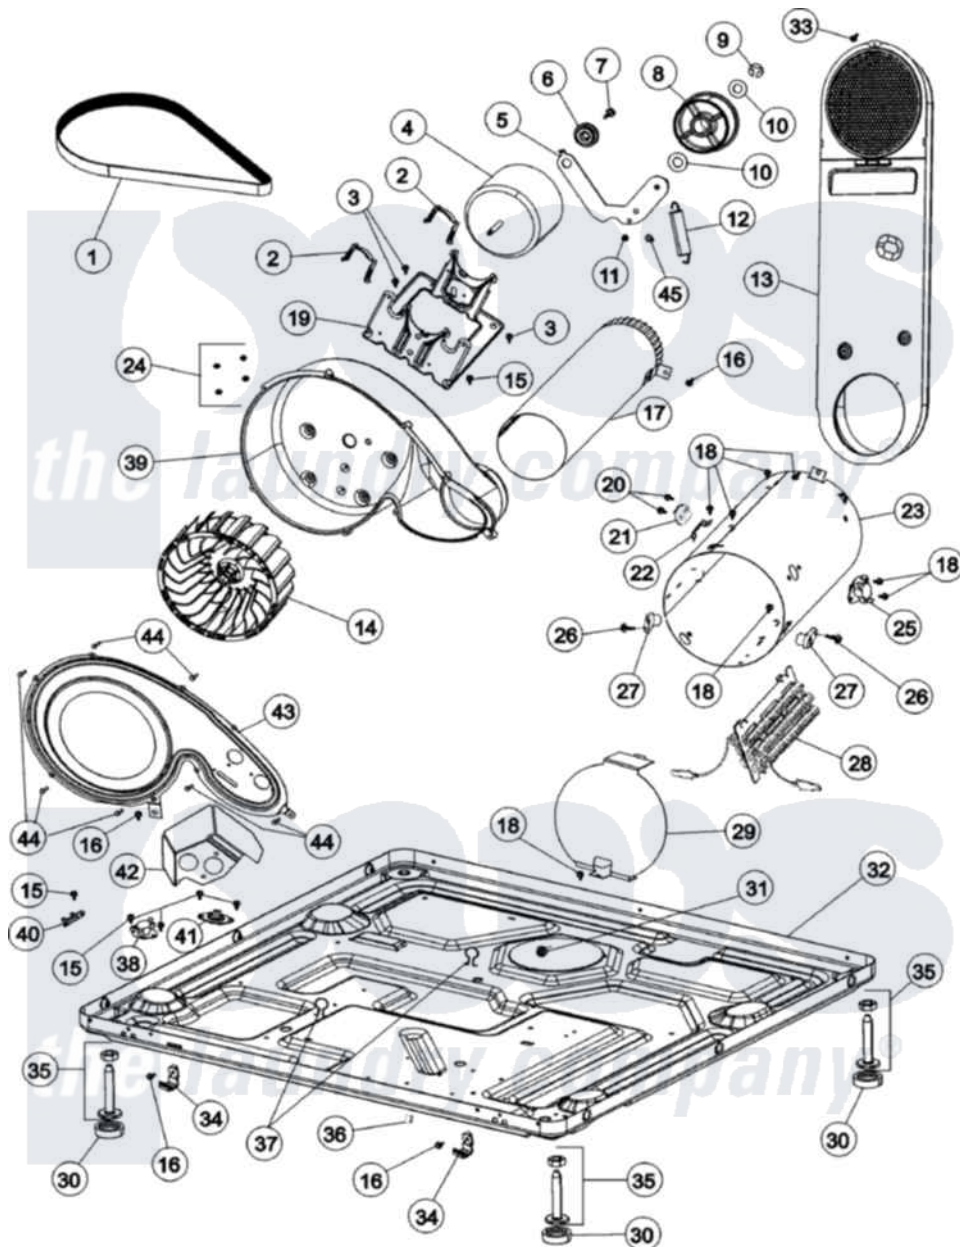

# Maytag MDE9800AZW 01 - BASE (ELEC)

Maytag Residential Maytag MDE9800AZW Dryer Parts Parts Diagram 01 - BASE (ELEC)  
 Click on the part number to view part

Item	Original Part Number	Replaced By	Status	Part Description
1	<a href="#">33002535</a>			V-Belt
2	33002221	<a href="#">Y015825</a>		Clip, Motor To Motor Support
3	<a href="#">Y313561</a>			Screw---NA
4	<a href="#">33002795</a>			Motor, Drive 60Hz
5	33001840	<a href="#">6-3705180</a>		Idler Arm
6	<a href="#">315772</a>			Sleeve, Idler Arm
7	<a href="#">Y014874</a>			Screw, Idler Arm And Sleeve
8	33001783	<a href="#">6-3700340</a>		Bearing- I
9	312958	<a href="#">354987</a>		Ring, Retaining
10	<a href="#">Y312527</a>			Washer, Idler Shaft
11	<a href="#">33002218</a>			Grommet, Idler Arm
12	<a href="#">33002459</a>			Assembly, Spring And Plug
13	33002767	<a href="#">33003038</a>		Assembly, Inlet Duct-Elec
14	<a href="#">33002797</a>			Wheel, Blower
15	22002925	<a href="#">3370225</a>		Screw
16	<a href="#">33002190</a>			SCrew, C BraCe, BraCket, Cabinet