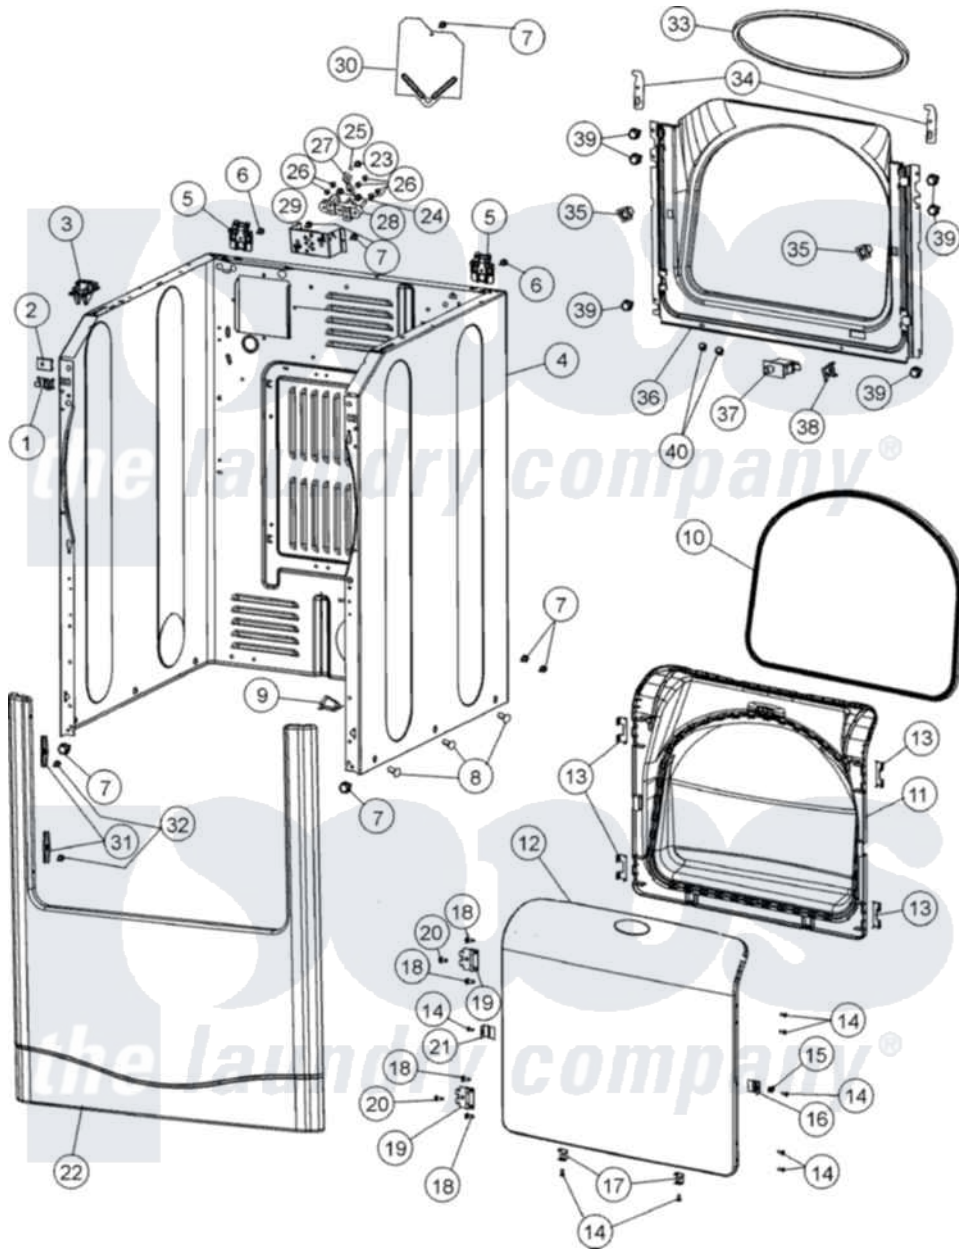

Maytag MDE9800AZW 02 - CABINET

Maytag [Residential Maytag MDE9800AZW Dryer Parts](#) Parts Diagram 02 - CABINET
 Click on the part number to view part

Item	Original Part Number	Replaced By	Status	Part Description
1	22002049			Clip Note: Clip, Front Panel
2	213280	204439		Screw And Fstner Assembly
3	33002891			Pin, Locator
4	22003639			Cabinet Assembly
5	22004095			Hinge, Plastic
6	22001995			Screw Note: Screw, Tumbler Front And Shroud
7	33002190			SCrew, C BraCe, BraCket, Cabinet
8	33002794	213007		Xfor Cabinet See Cabinet, Back
9	Y310376			Clip, Door Switch Harness
10	33001807			Seal, Tumbler
11	33002889			Door, Inner W/Seal T
12	33002887			Door, OuTer W/Med. As Pk WhiTe T
13	22002038			Clip, Door
14	22002063			Screw No.8-18AB Wafer Head

15	33001761		Strike, Door
16	33001793		Bracket, Strike
17	22002039		Clip, Door
18	22002062	98006631	Screw
19	33001759		Hinge, Door
20	22002012		Screw, Hinge Note: Screw, Hinge Bracket
21	33001763		Plug, Inner Door
22	33002882		Panel, Front As Pack T
23	22003781		Screw, Ground Strap
24	Y312209	W10001200	Screw
25	311093		Washer, Terminal Connection
26	311484	112432	Nut
27	Y312184		Strap, Grounding
28	33001244		Block, Terminal
29	33001826	Not Available	BRACKET, TERMINAL BLOCK---NA
30	33001795		Cover, Terminal Block
31	33001764		Cover, Hinge Hole
32	33001787		Screw, Hinge Note: Screw, Hinge Hole Cover
33	33001767		Seal, Shroud
34	22002247	33002597	Hook, Security
35	Y304578	LA-1003	Door Catch Kit
36	33002033		Shroud
37	33001508	W10169313	Switch-Door
38	33001760		Bracket, Hinge
39	22001995		Screw Note: Screw, Tumbler Front And Shroud
40	33001768		Screw, Shroud Note: Screw, Shroud And Outlet Duct