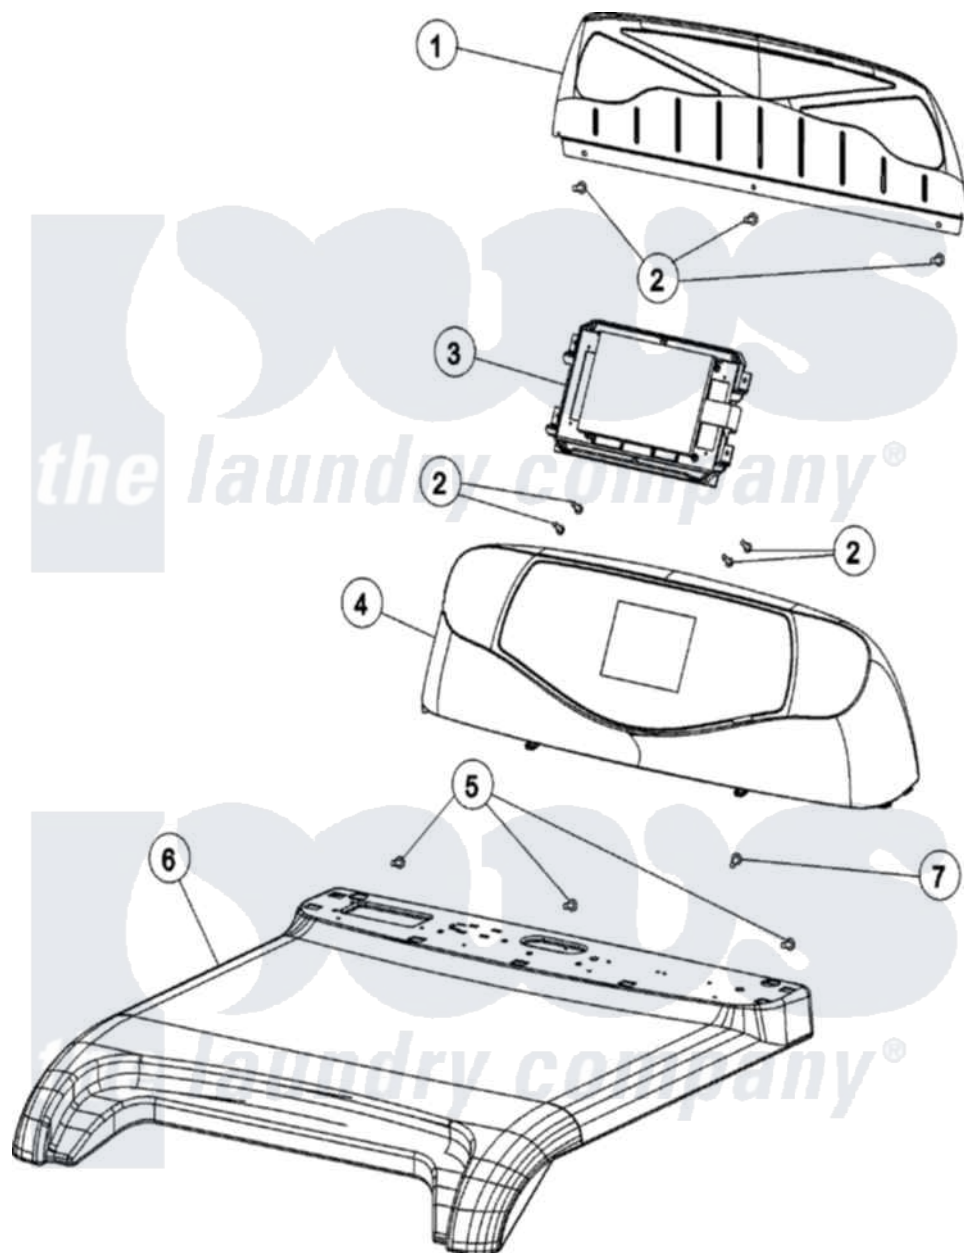

# Maytag MDE9800AZW 03 - CONTROL PANEL & TOP

Maytag [Residential Maytag MDE9800AZW Dryer Parts](#) Parts Diagram 03 - CONTROL PANEL & TOP  
 Click on the part number to view part

Item	Original Part Number	Replaced By	Status	Part Description
1	<a href="#">33002893</a>			Console Back Panel
2	<a href="#">25001021</a>			Screw, No.8-16 Truss Head
3	<a href="#">33002886</a>			ConTrol Board Assy/Lcd As Pk T
4	<a href="#">33002894</a>			Console/Membrane Assembly White A/Pt
5	22002925	<a href="#">3370225</a>		Screw
6	<a href="#">33002884</a>			Top Cover - As Pack T
7	22003817	<a href="#">3370225</a>		Screw