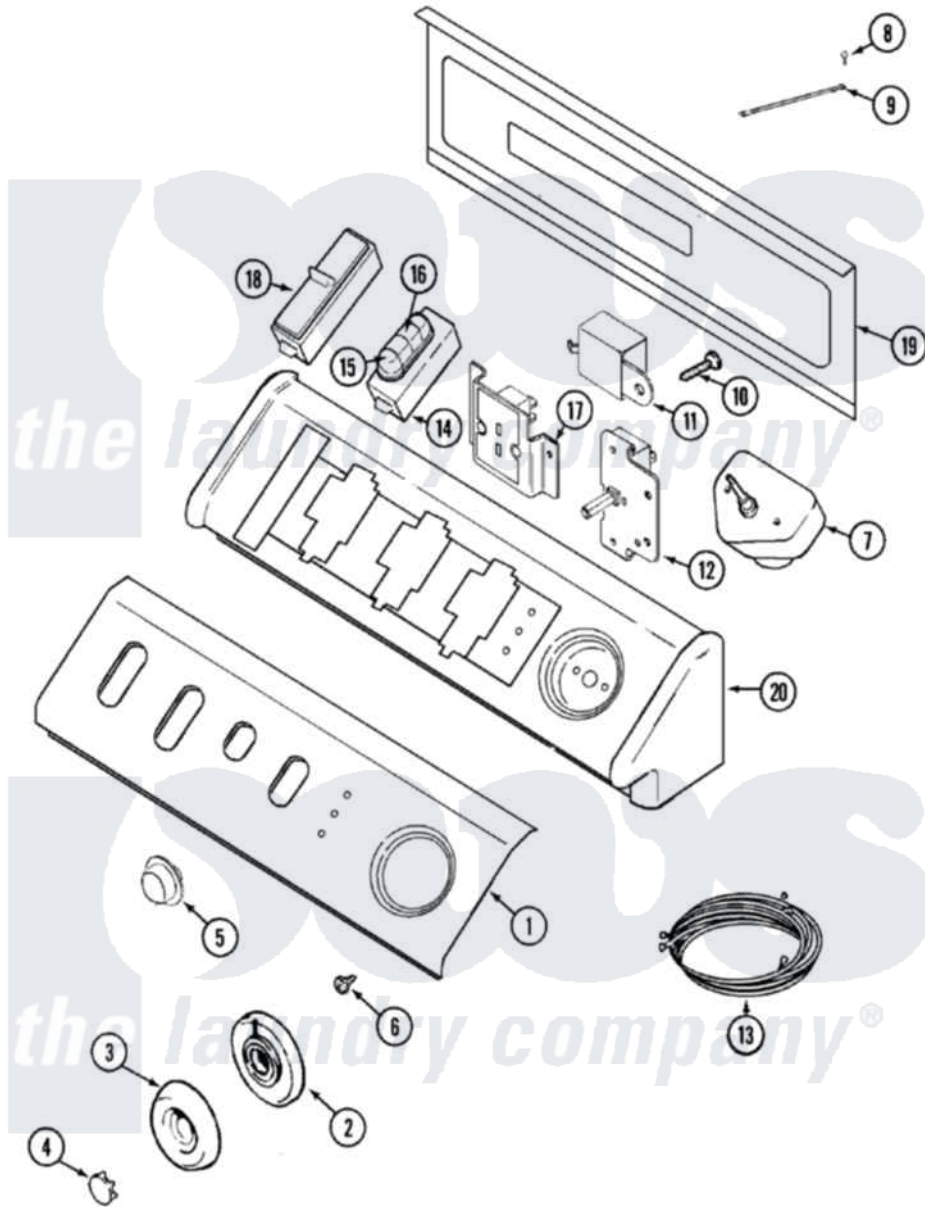

# Maytag MDE9806AYA 03 - CONTROL PANEL

Maytag [Residential Maytag MDE9806AYA Dryer Parts](#) Parts Diagram 03 - CONTROL PANEL  
 Click on the part number to view part

Item	Original Part Number	Replaced By	Status	Part Description
1	Y22002339	<a href="#">8534058</a>		Screw
"	33001938		Not Available	PANEL, CONTROL (ALM)
2	33001622	<a href="#">33002346</a>		Skirt, Timer Dial
3	<a href="#">22001659</a>			Timer Knob - Grey
4	<a href="#">22001665</a>			Insert, Timer Knob
5	33001620	<a href="#">33002435</a>		Button, Push-To-Start
6	33001690	<a href="#">90767</a>		Screw, 8A X 3/8 HeX Washer Head Tapping
7	<a href="#">33001730</a>			Timer
8	210186	<a href="#">3370225</a>		Screw
9	33001859		Not Available	WIRE, GROUND
10	33001860	<a href="#">W10116760</a>		Screw
11	<a href="#">33001848</a>			Signal, End Of Cycle
12	33001862	<a href="#">33001618</a>		Switch- PU
13	33001888		Not Available	WIRE HARNESS, MAIN
14	<a href="#">22001907</a>			Switch, Option
15	22001790	<a href="#">22003876</a>		Button- SW

16	22001791	<a href="#">22003875</a>	Button- SW
17	33001662		Not Available
18	<a href="#">33001658</a>		Switch, Temperature
19	33001806		Not Available
"	216423	<a href="#">3370225</a>	Screw
20	22002286	<a href="#">22004094</a>	Facia, Export Mav7750