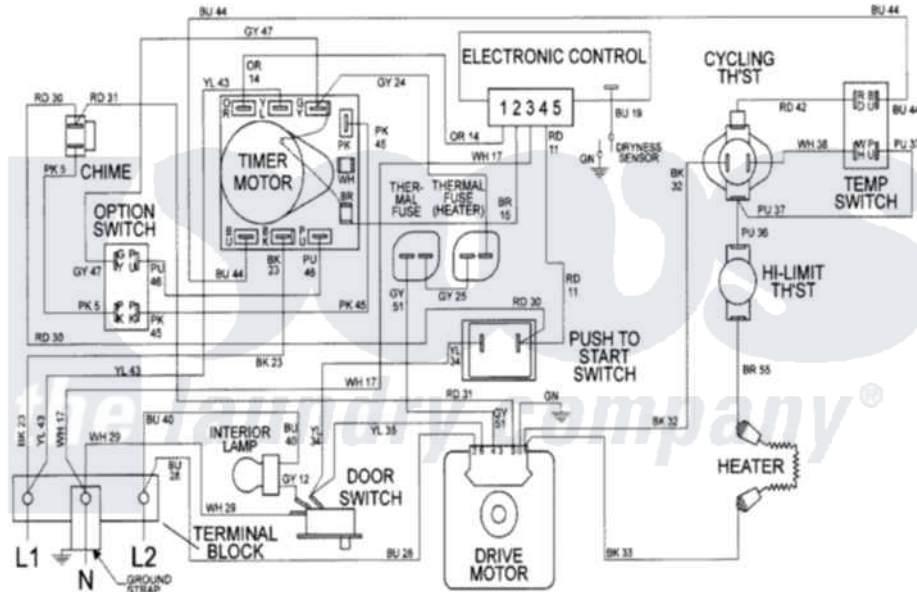

Maytag MDE9806AYA 08 - WIRING INFORMATION

Maytag [Residential Maytag MDE9806AYA Dryer Parts](#) Parts Diagram 08 - WIRING INFORMATION
 Click on the part number to view part

Item	Original Part Number	Replaced By	Status	Part Description
NI	15002203		Not Available	WIRING INFORMATION