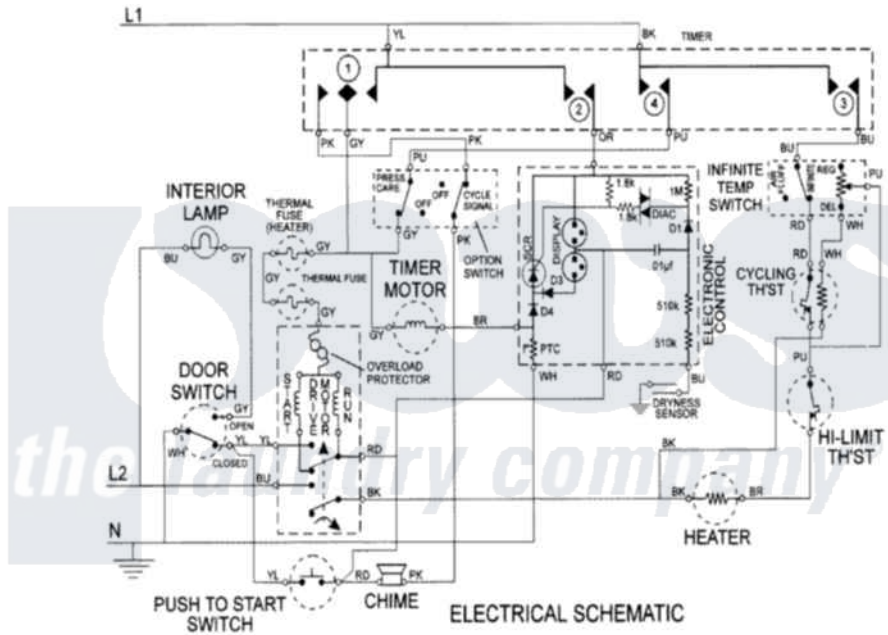

Maytag MDE9806AYA 08 - WIRING INFORMATION

Maytag [Residential Maytag MDE9806AYA Dryer Parts](#) Parts Diagram 08 - WIRING INFORMATION
 Click on the part number to view part

Item	Original Part Number	Replaced By	Status	Part Description
NI	15002203		Not Available	WIRING INFORMATION