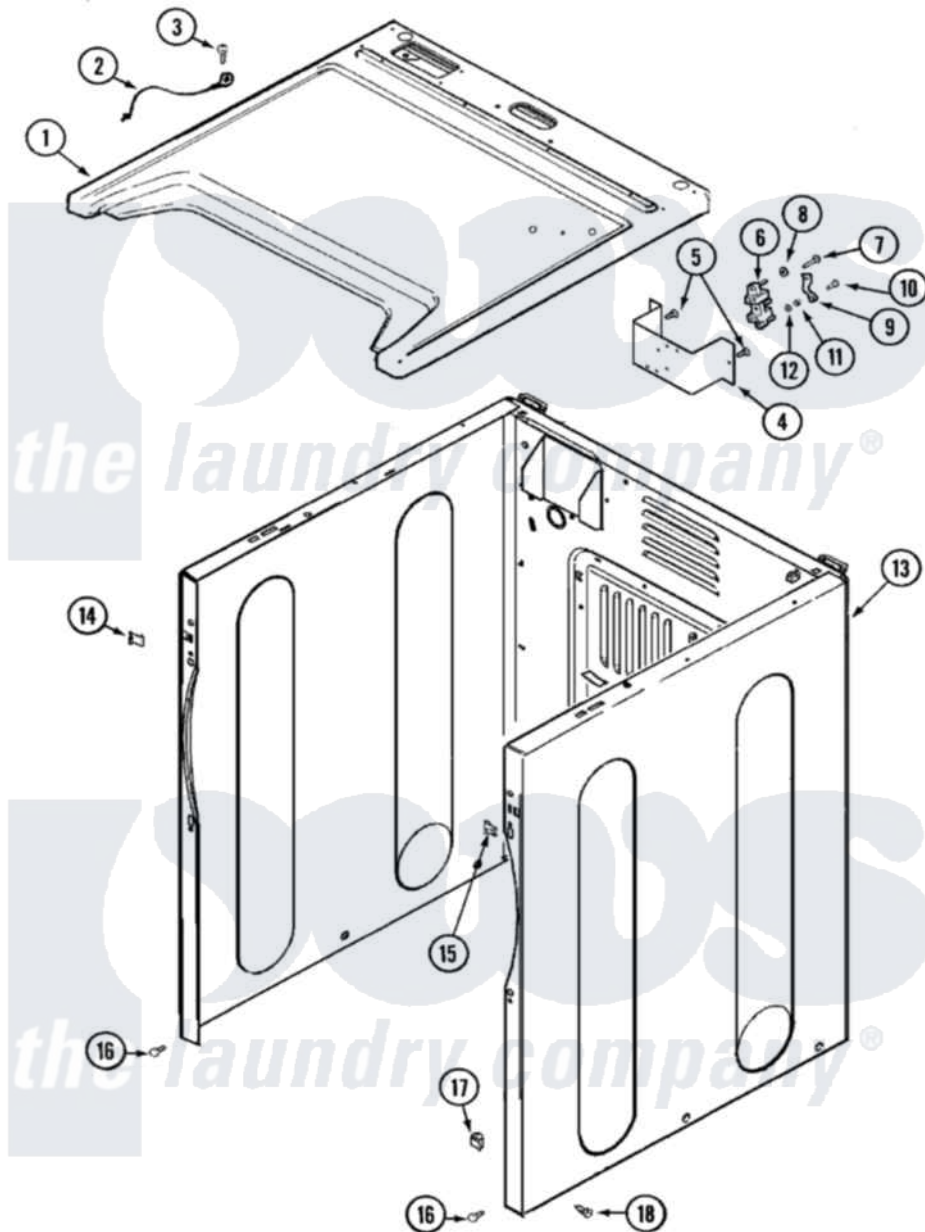

# Maytag MDE9806AYW 01 - CABINET

Maytag [Residential Maytag MDE9806AYW Dryer Parts](#) Parts Diagram 01 - CABINET  
 Click on the part number to view part

Item	Original Part Number	Replaced By	Status	Part Description
1	<a href="#">33001896</a>			Cover, Top
2	33001859		Not Available	WIRE, GROUND
3	210186	<a href="#">3370225</a>		Screw
4	33001826		Not Available	BRACKET, TERMINAL BLOCK---NA
5	<a href="#">22001995</a>			Screw Note: Screw, Tumbler Front And Shroud
6	<a href="#">33001244</a>			Block, Terminal
7	Y312209	<a href="#">W10001200</a>		Screw
8	<a href="#">Y311270</a>			Washer, Terminal Block
9	<a href="#">Y312184</a>			Strap, Grounding
10	<a href="#">33001245</a>			Screw---NA
11	311484	<a href="#">112432</a>		Nut
12	<a href="#">311093</a>			Washer, Terminal Connection
13	<a href="#">33001897</a>			Cabinet
14	<a href="#">22002049</a>			Clip Note: Clip, Front Panel
15	213280	<a href="#">204439</a>		Screw And Fstner Assembly

16 [22001995](#)

Screw Note: Screw, Tumbler  
Front And Shroud

17 [Y310376](#)

Clip, Door Switch Harness

18 [213007](#)

Xfor Cabinet See Cabinet,  
Back