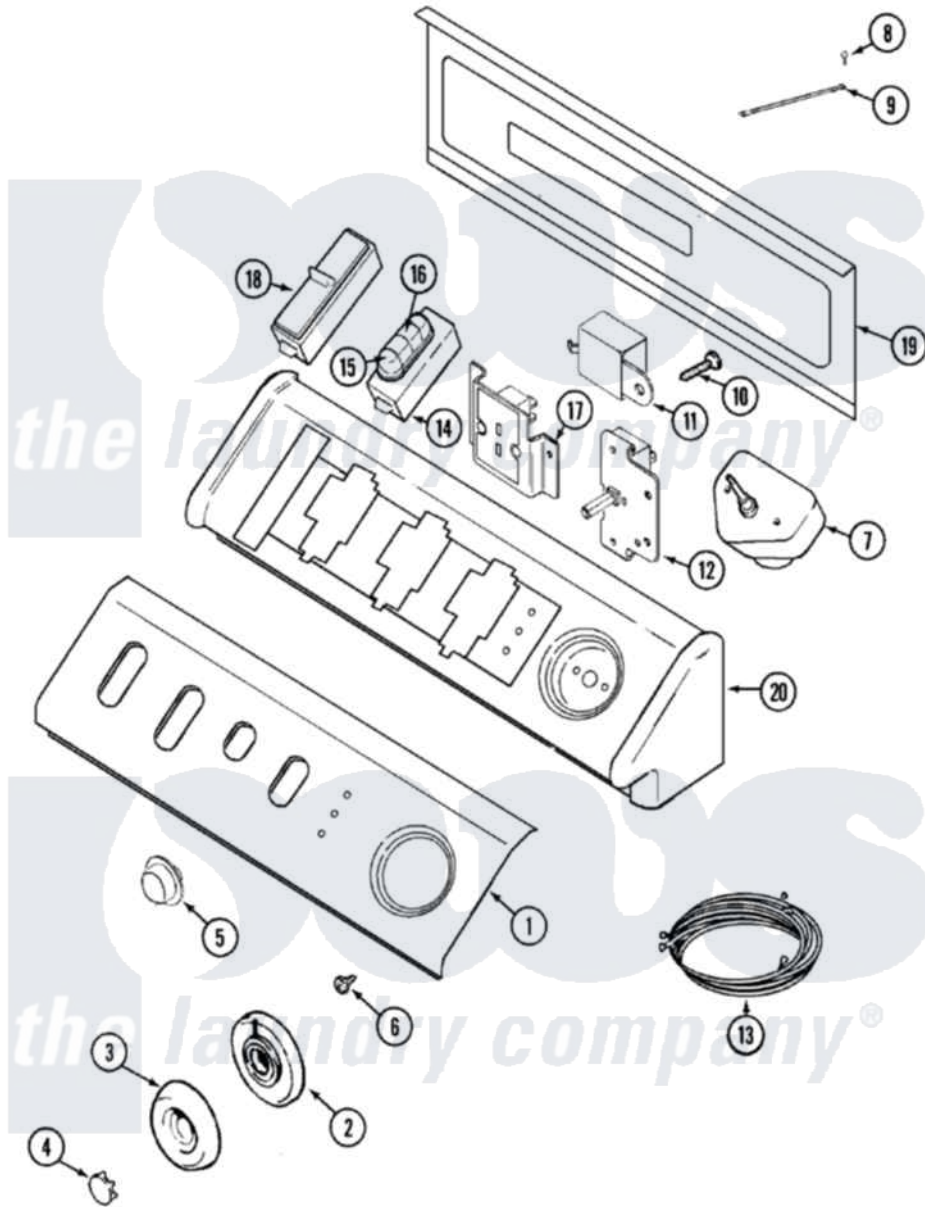

# Maytag MDE9806AYW 03 - CONTROL PANEL

Maytag [Residential Maytag MDE9806AYW Dryer Parts](#) Parts Diagram 03 - CONTROL PANEL  
 Click on the part number to view part

Item	Original Part Number	Replaced By	Status	Part Description
1	Y22002339	<a href="#">8534058</a>		Screw
"	<a href="#">33001937</a>			Panel, Control
2	<a href="#">33001621</a>			Skirt, Timer Dial
3	<a href="#">22001659</a>			Timer Knob - Grey
4	<a href="#">22001664</a>			Timer Knob Insert/Cap
5	33001619	<a href="#">37001071</a>		Button, Push-To-Start
6	33001690	<a href="#">90767</a>		Screw, 8A X 3/8 HeX Washer Head Tapping
7	<a href="#">33001730</a>			Timer
8	210186	<a href="#">3370225</a>		Screw
9	33001859		Not Available	WIRE, GROUND
10	33001860	<a href="#">W10116760</a>		Screw
11	<a href="#">33001848</a>			Signal, End Of Cycle
12	33001861	<a href="#">33001618</a>		Switch- PU
13	33001888		Not Available	WIRE HARNESS, MAIN
14	22001906	<a href="#">22001908</a>		Switch, Option
15	<a href="#">22001788</a>			Button, Switch

16	<a href="#">22001789</a>		Button, Switch
17	33001661	<a href="#">33002389</a>	Dryness Display Control Note: Display, Dryness
18	<a href="#">33001656</a>		Switch, Temp Note: Switch, Inf. Temp
19	33001806	Not Available	BACK, CONSOLE PANEL
"	216423	<a href="#">3370225</a>	Screw
20	22002285	Not Available	CONSOLE (WHT)