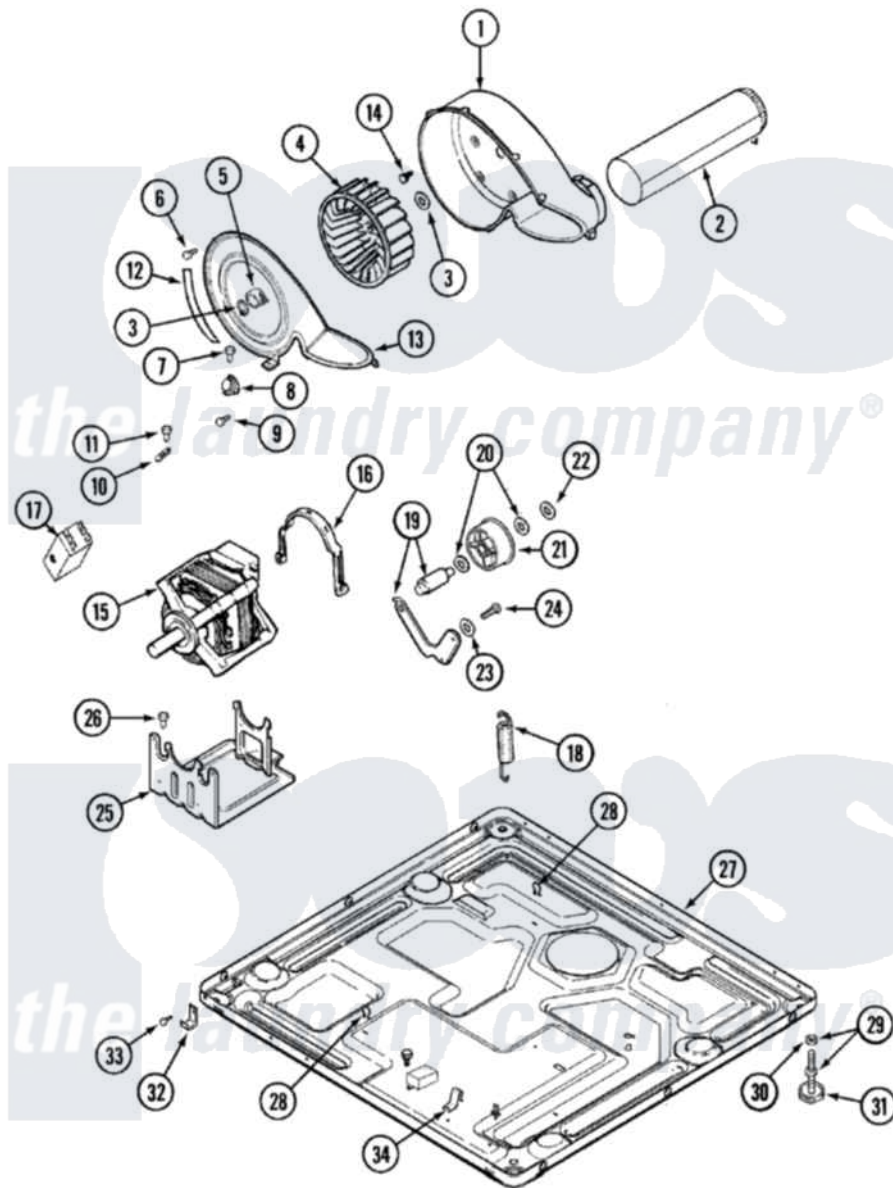

Maytag MDE9806AYW 06 - MOTOR DRIVE

Maytag [Residential Maytag MDE9806AYW Dryer Parts](#) Parts Diagram 06 - MOTOR DRIVE
 Click on the part number to view part

Item	Original Part Number	Replaced By	Status	Part Description
1	33001789			Housing, Blower
2	33001800			Duct Assembly, Exhaust
"	22001995			Screw Note: Screw, Tumbler Front And Shroud
3	410233	9703438		Ring-Retrn
4	33001790			Wheel, Blower
5	312967			Clamp, Blower Housing
6	33001855	33002917		Screw, No.10-16
7	Y313561			Screw---NA
8	306911			Thermostat, Multi-Temp
9	22001996	3370225		Screw
10	33001762			Fuse, Thermal
11	314848	W10116760		Screw
12	33001772		Not Available	SEAL, BLOWER COVER
13	33001873			Cover, Blower Housing---NA
14	314818	1163839		Screw
15	33002237	33002478		Motor

"	33002462	33002478	Motor
"	33001853	33002478	Motor
16	Y015825		Clip, Motor To Motor Support
17	33001854	33002478	Motor
18	33002460	33002459	Assembly, Spring And Plug
"	33002461		Plug For Spring
"	33001754	33002459	Assembly, Spring And Plug
19	33001840	6-3705180	Idler Arm
20	Y312527		Washer, Idler Shaft
21	33001783	6-3700340	Bearing- I
22	312958	354987	Ring, Retaining
23	315772		Sleeve, Idler Arm
24	Y014874		Screw, Idler Arm And Sleeve
25	Y313561		Screw---NA
"	33002466	33002817	Motor Support, Offset
"	33001752	33002817	Motor Support, Offset
26	Y313561		Screw---NA
27	33001845	Not Available	BASE
"	33002465	Not Available	BASE, (LWR)---NA
28	410490		Spring, Retainer Wire Harness
29	Y305086		Adjustable Leg And Nut
30	Y052740	62739	Nut, Lock
31	Y314137		Foot, Rubber
32	22002239		Clip, Front Panel
33	Y310632	1163839	Screw
34	22002244		Clip, Grounding