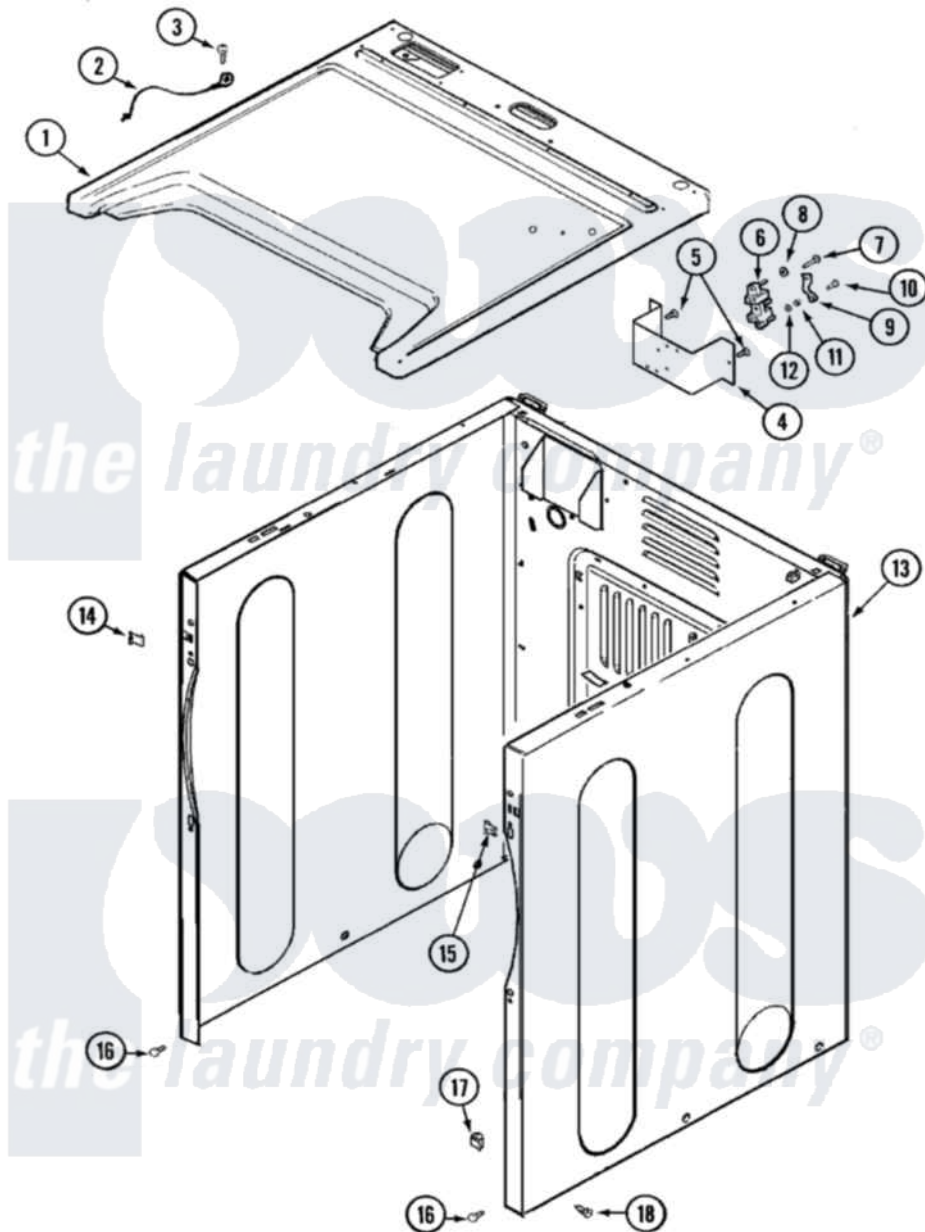

# Maytag MDE9806AZW 01 - CABINET

Maytag [Residential Maytag MDE9806AZW Dryer Parts](#) Parts Diagram 01 - CABINET  
 Click on the part number to view part

Item	Original Part Number	Replaced By	Status	Part Description
1	<a href="#">33001896</a>			Cover, Top
2	33001859		Not Available	WIRE, GROUND
3	210186	<a href="#">3370225</a>		Screw
4	33001826		Not Available	BRACKET, TERMINAL BLOCK---NA
5	<a href="#">22001995</a>			Screw Note: Screw, Tumbler Front And Shroud
6	<a href="#">33001244</a>			Block, Terminal
7	Y312209	<a href="#">W10001200</a>		Screw
9	<a href="#">Y312184</a>			Strap, Grounding
10	<a href="#">33001245</a>			Screw---NA
11	311484	<a href="#">112432</a>		Nut
12	<a href="#">311093</a>			Washer, Terminal Connection
13	<a href="#">33001897</a>			Cabinet
14	<a href="#">22002049</a>			Clip Note: Clip, Front Panel
15	213280	<a href="#">204439</a>		Screw And Fstner Assembly
16	<a href="#">22001995</a>			Screw Note: Screw, Tumbler

16

[22001990](#)

Front And Shroud

17

[Y310376](#)

Clip, Door Switch Harness

18

[213007](#)