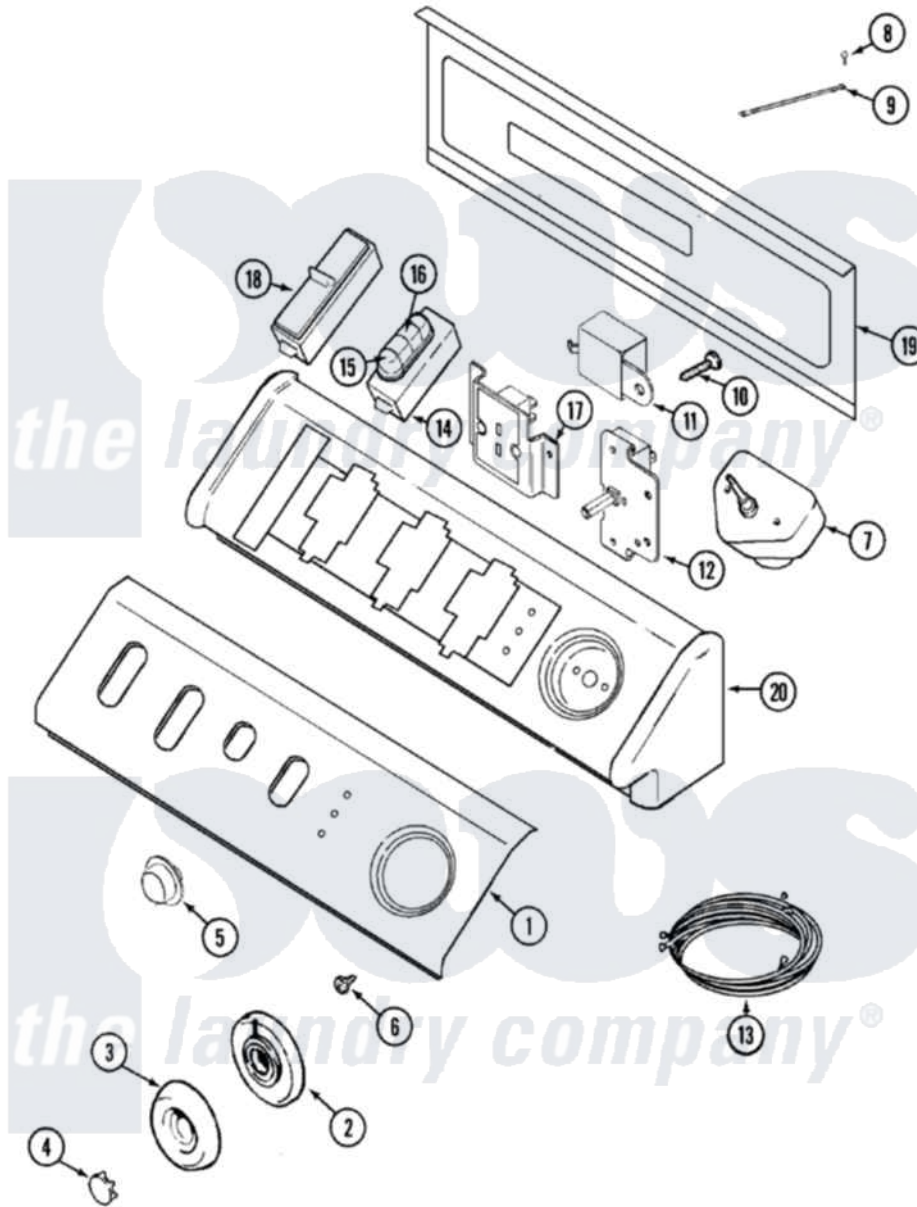

Maytag MDE9806AZW 03 - CONTROL PANEL

Maytag [Residential Maytag MDE9806AZW Dryer Parts](#) Parts Diagram 03 - CONTROL PANEL
 Click on the part number to view part

Item	Original Part Number	Replaced By	Status	Part Description
1	33001937			Panel, Control
"	Y22002339	8534058		Screw
2	33001621			Skirt, Timer Dial
3	22001659			Timer Knob - Grey
4	22001664			Timer Knob Insert/Cap
5	33001619	37001071		Button, Push-To-Start
6	33001690	90767		Screw, 8A X 3/8 HeX Washer Head Tapping
7	33001730			Timer
8	210186	3370225		Screw
9	33001859		Not Available	WIRE, GROUND
10	33001860	W10116760		Screw
11	33001848			Signal, End Of Cycle
12	33001861	33001618		Switch- PU
13	33001888		Not Available	WIRE HARNESS, MAIN
14	22001906	22001908		Switch, Option
15	22001788			Button, Switch

16	22001789		Button, Switch
17	33001661	33002389	Dryness Display Control Note: Display, Dryness
18	33001656		Switch, Temp Note: Switch, Inf. Temp
19	33001806		Not Available
"	216423	3370225	BACK, CONSOLE PANEL
			Screw
20	22002285		Not Available
			CONSOLE (WHT)
21	33001940		Not Available
			MANUAL, USE & CARE (FRENCH)