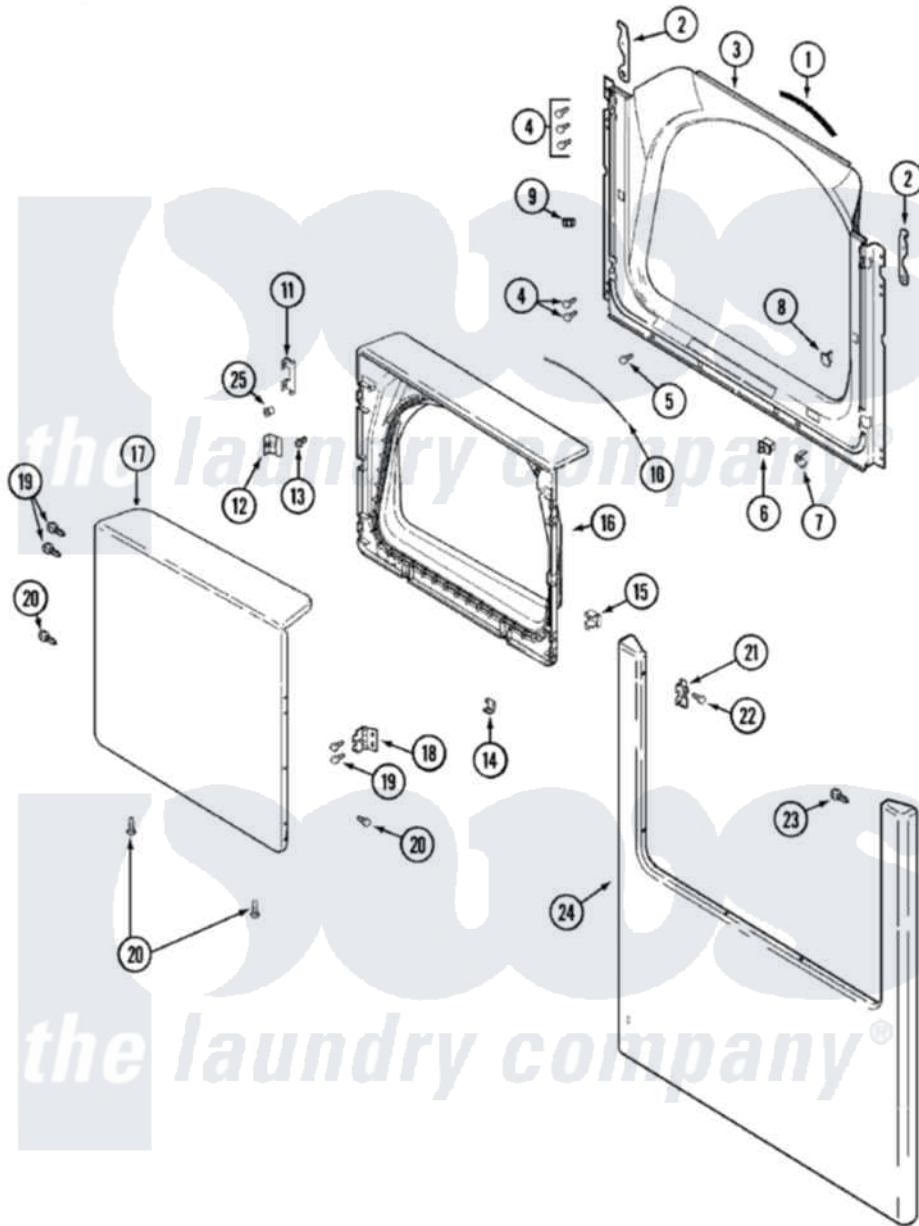

Maytag MDE9806AZW 04 - DOOR

Maytag [Residential Maytag MDE9806AZW Dryer Parts](#) Parts Diagram 04 - DOOR
 Click on the part number to view part

Item	Original Part Number	Replaced By	Status	Part Description
1	33001767			Seal, Shroud
2	22002247	33002597		Hook, Security
3	33001900			Shroud
4	22001995			Screw Note: Screw, Tumbler Front And Shroud
5	33001768			Screw, Shroud Note: Screw, Shroud And Outlet Duct
6	33001508	W10169313		Switch-Dor
7	33001760			Bracket, Hinge
8	33001174	LA-1003		Door Catch Kit
9	33001791	306436		Door Latch Kit--W
"	Y304578	LA-1003		Door Catch Kit
10	33002094			Seal, Door
11	22002038			Clip, Door
12	33001793			Bracket, Strike
13	33001761			Strike, Door
14	22002039			Clip, Door

15	33001763		Plug, Inner Door
16	33001899		Door, Inner
17	22001817		Sheet, Sound Damper
"	33001904		Door, Outer
18	33001759		Hinge, Door
19	22002062	98006631	Screw
20	22002063		Screw No.8-18AB Wafer Head
21	33001764		Cover, Hinge Hole
22	33001787		Screw, Hinge Note: Screw, Hinge Hole Cover
23	22002012		Screw, Hinge Note: Screw, Hinge Bracket
24	33001901		Panel, Front
25	33001771		Bushing, Inner Door