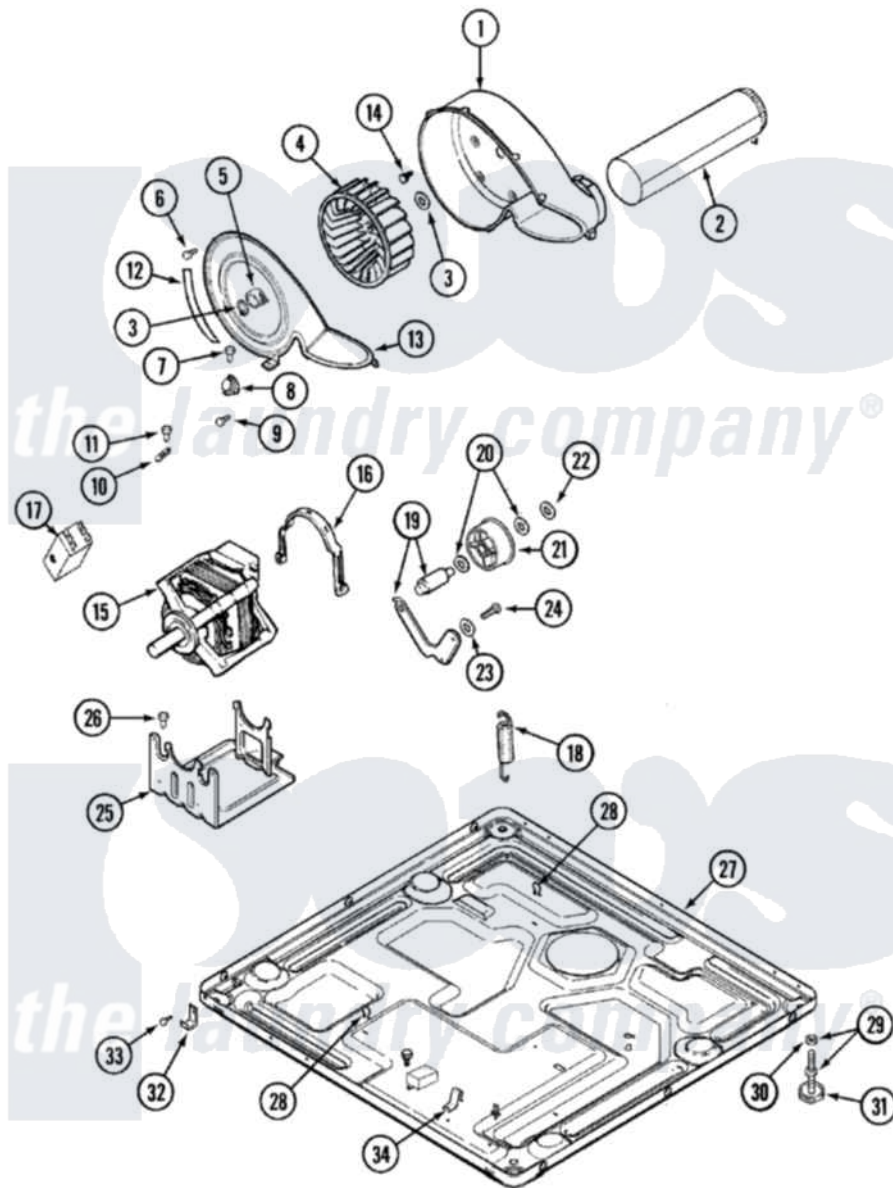

Maytag MDE9806AZW 06 - MOTOR DRIVE

Maytag [Residential Maytag MDE9806AZW Dryer Parts](#) Parts Diagram 06 - MOTOR DRIVE
 Click on the part number to view part

Item	Original Part Number	Replaced By	Status	Part Description
1	33001789			Housing, Blower
2	33001800			Duct Assembly, Exhaust
"	22001995			Screw Note: Screw, Tumbler Front And Shroud
3	410233	9703438		Ring-Retrn
4	33001790			Wheel, Blower
5	312967			Clamp, Blower Housing
6	33001855	33002917		Screw, No.10-16
7	Y313561			Screw---NA
8	306911			Thermostat, Multi-Temp
9	22001996	3370225		Screw
10	33001762			Fuse, Thermal
11	314848	W10116760		Screw
12	33001772		Not Available	SEAL, BLOWER COVER
13	33001873			Cover, Blower Housing---NA
14	314818	1163839		Screw
15	33002237	33002478		Motor

"	33002462	33002478	Motor
"	33001853	33002478	Motor
16	Y015825		Clip, Motor To Motor Support
17	33001854	33002478	Motor
18	33002460	33002459	Assembly, Spring And Plug
"	33002461		Plug For Spring
"	33001754	33002459	Assembly, Spring And Plug
19	33001840	6-3705180	Idler Arm
20	Y312527		Washer, Idler Shaft
21	33001783	6-3700340	Bearing- I
22	312958	354987	Ring, Retaining
23	315772		Sleeve, Idler Arm
24	Y014874		Screw, Idler Arm And Sleeve
25	Y313561		Screw---NA
"	33002466	33002817	Motor Support, Offset
"	33001752	33002817	Motor Support, Offset
26	Y313561		Screw---NA
27	33001845	Not Available	BASE
"	33002465	Not Available	BASE, (LWR)---NA
28	410490		Spring, Retainer Wire Harness
29	Y305086		Adjustable Leg And Nut
30	Y052740	62739	Nut, Lock
31	Y314137		Foot, Rubber
32	22002239		Clip, Front Panel
33	Y310632	1163839	Screw
34	22002244		Clip, Grounding