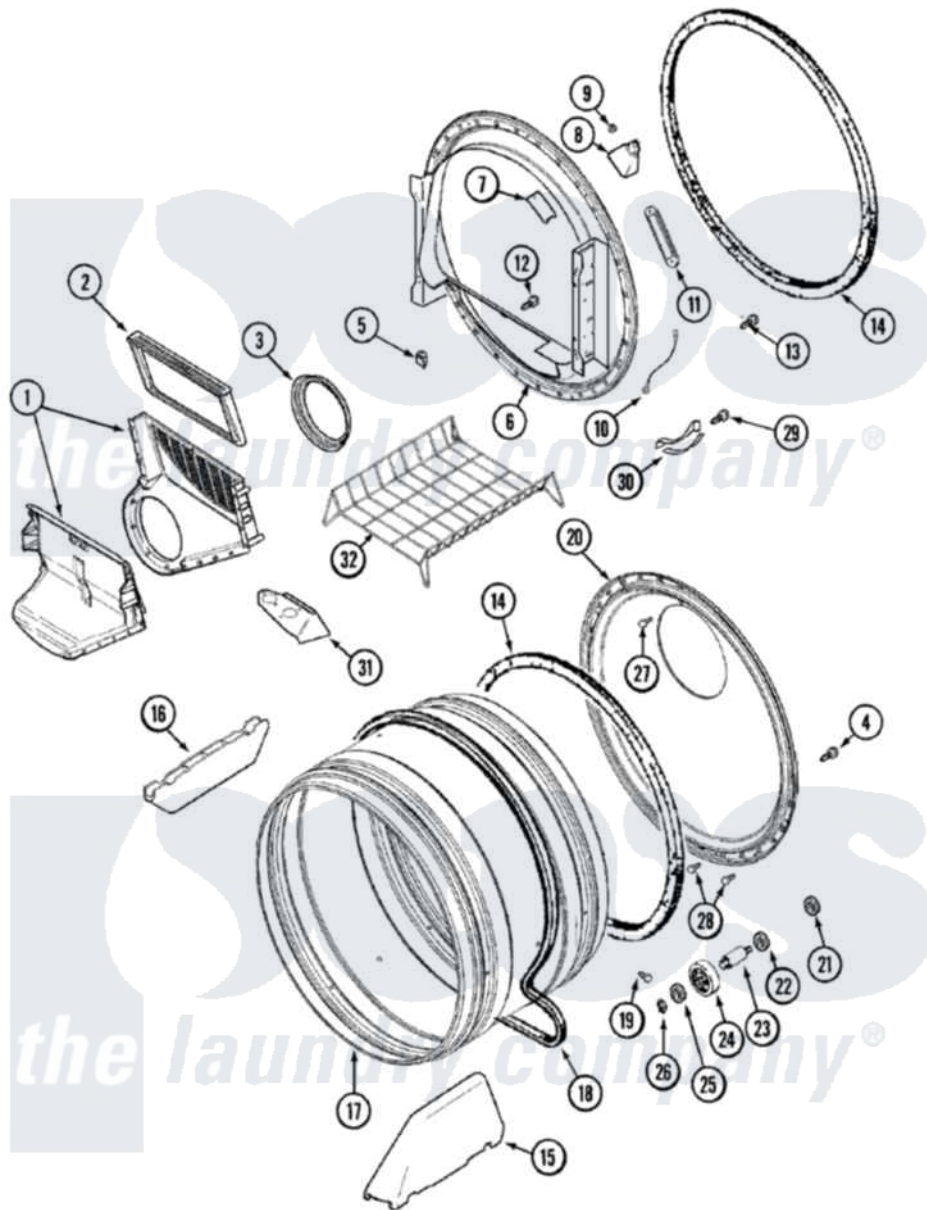

Maytag MDE9806AZW 07 - TUMBLER

Maytag Residential Maytag MDE9806AZW Dryer Parts Parts Diagram 07 - TUMBLER
 Click on the part number to view part

Item	Original Part Number	Replaced By	Status	Part Description
1	33001799			Outlet Duct Assembly Note: Outlet Duct Assembly
2	33001808			Filter, Lint
3	33001758	33002560		Seal, Blower
4	33002190			SCrew, C BraCe, BraCket, Cabinet
5	Y310376			Clip, Door Switch Harness
6	33001868			Front, Tumbler Front W/Sensor Note: Front, Tumbler
7	33001871			Screw Note: Screw, Drum Light
"	33001869			Lens, Drum Light
8	33001870		Not Available	HOLDER, LAMP (W/HOUSING) NOTE: LAMP (W/HOUSING & HOLDER)
"	22002263			Lamp
9	214872			Palnut, End Cap Note: Nut, Lamp Holder
10	211294	90767		Screw, 8A X 3/8 HeX Washer

10	211294	30707	Head Tapping
"	Y303711		Sensor Ground Wire
11	22001078	3177991	Screw
"	33001809		Sensor Bar Assembly
12	312311	312311MAY	Screw
13	33001855	33002917	Screw, No.10-16
14	33001807		Seal, Tumbler
15	33001756	33002032	Baffle
16	33001755		Baffle
17	33001889		Tumbler
18	33001777	33002535	V-Belt
19	33001788	33002973	Screw, No.9-15 X 1.00 Hx WS
20	33001801		Back, Tumbler
21	33001443		Nut, Hex
22	Y313347	312535	Washer, Vault Mounting Brk.
23	Y312948	6-3129480	Shaft- Tumbler
24	Y303373	12001541	Drum Roller/Washer Assembly--W
25	312535		Washer, Vault Mounting Brk.
26	410233	9703438	Ring-Retrn
27	210932		Screw, No.8 X 9/16 Ctsk Note: Screw, Inlet Duct
28	22001996	3370225	Screw
29	210720		Rivet, Bearing To Tumbler Fmt
30	306508		Tumbler Bearing Kit ----W
31	33001837		Cover, Thermostat
32	33001917	33001917A	Rack- Dryi