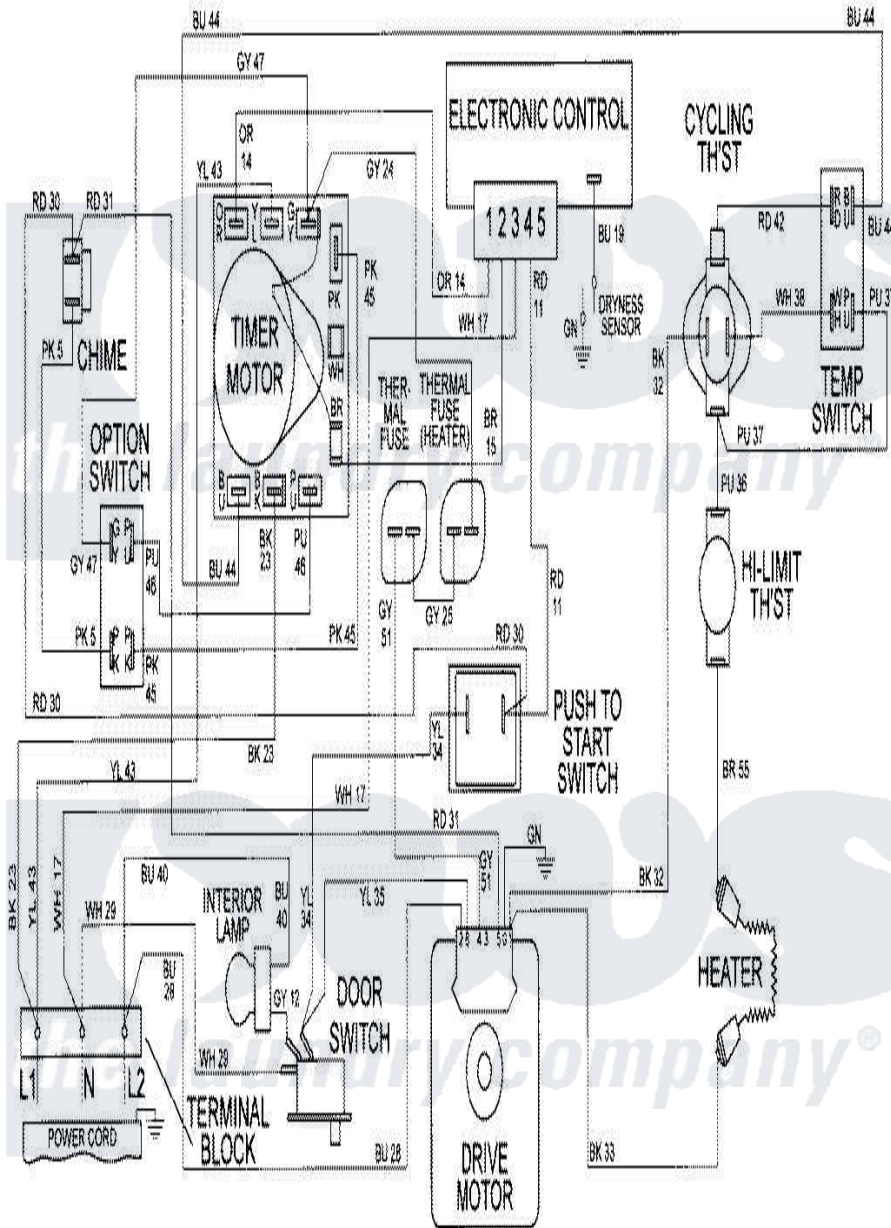

Maytag MDE9806AZW 08 - WIRING INFORMATION

Maytag Residential Maytag MDE9806AZW Dryer Parts Parts Diagram 08 - WIRING INFORMATION
 Click on the part number to view part

| Item | Original Part Number | Replaced By | Status | Part Description |
|------|----------------------|-------------|---------------|--------------------|
| NI | 15002219 | | Not Available | WIRING INFORMATION |