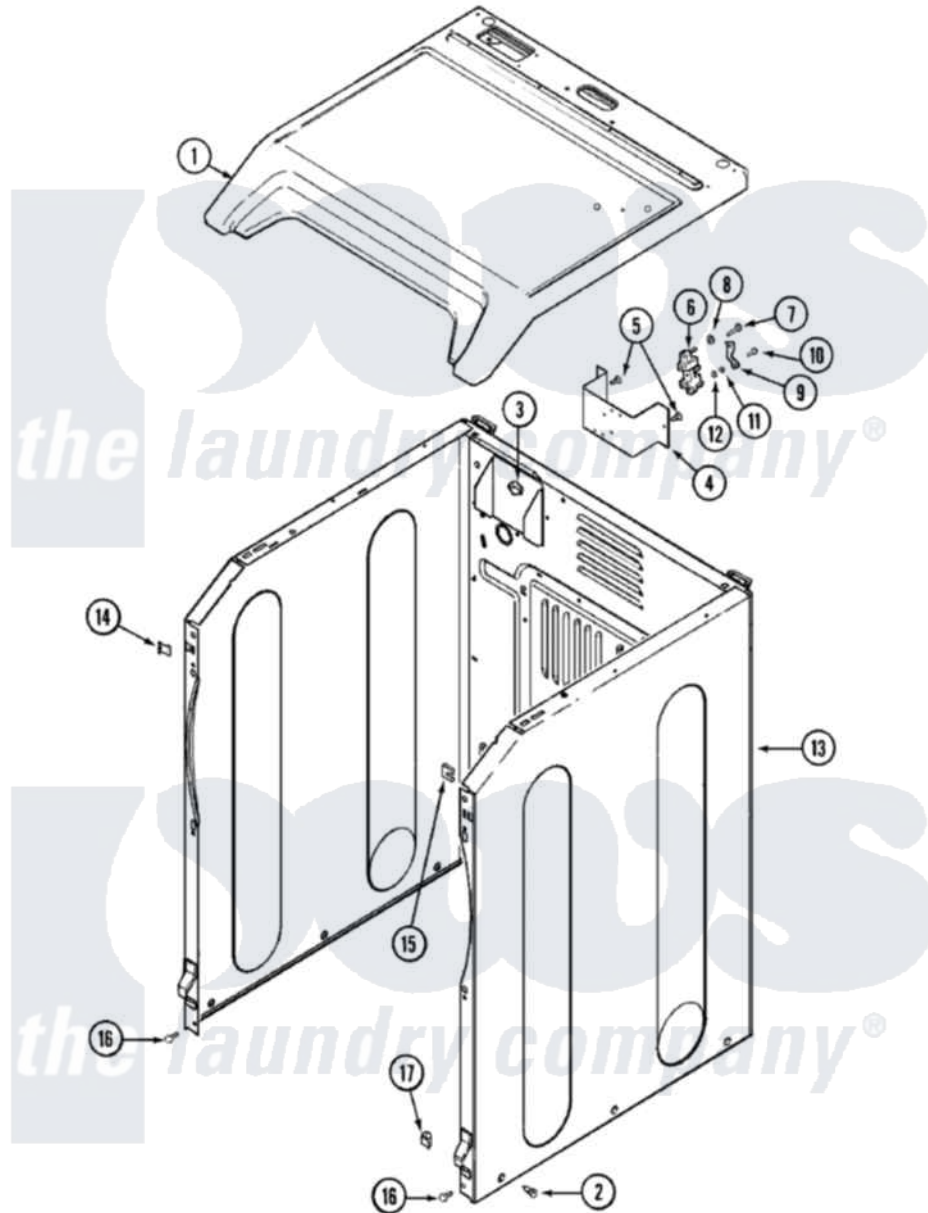

Maytag MDE9876AYW 01 - CABINET

Maytag [Residential Maytag MDE9876AYW Dryer Parts](#) Parts Diagram 01 - CABINET
 Click on the part number to view part

Item	Original Part Number	Replaced By	Status	Part Description
1	33001896			Cover, Top
2	33001859		Not Available	WIRE, GROUND
3	210186	3370225		Screw
4	33001826		Not Available	BRACKET, TERMINAL BLOCK---NA
5	22001995			Screw Note: Screw, Tumbler Front And Shroud
6	33001244			Block, Terminal
7	Y312209	W10001200		Screw
8	Y311270			Washer, Terminal Block
9	Y312184			Strap, Grounding
10	33001245			Screw---NA
11	311484	112432		Nut
12	311093			Washer, Terminal Connection
13	33001897			Cabinet
14	22002049			Clip Note: Clip, Front Panel
15	213280	204439		Screw And Fstner Assembly

16 [22001995](#)

Screw Note: Screw, Tumbler
Front And Shroud

17 [Y310376](#)

Clip, Door Switch Harness

18 [213007](#)

Xfor Cabinet See Cabinet,
Back