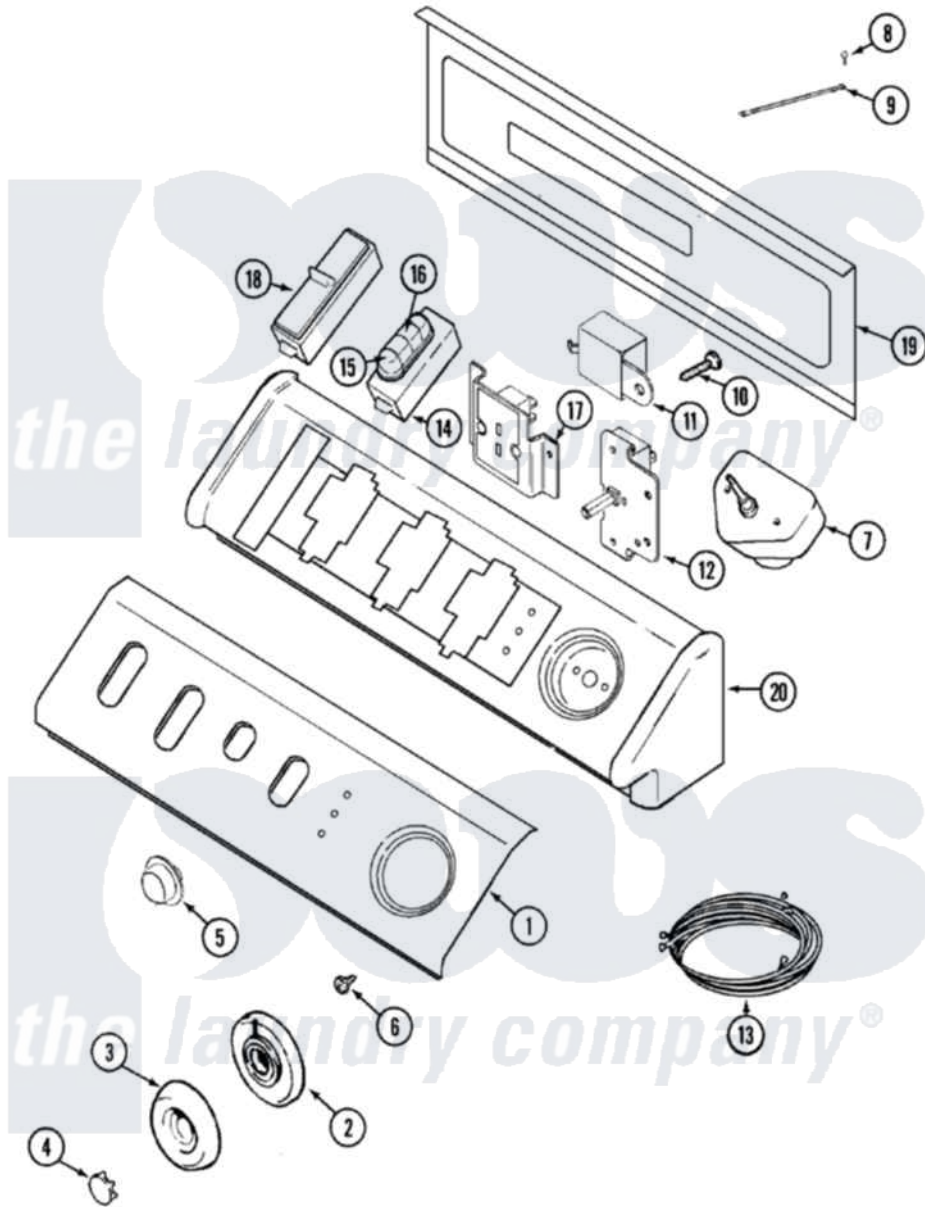

Maytag MDE9876AYW 03 - CONTROL PANEL

Maytag [Residential Maytag MDE9876AYW Dryer Parts](#) Parts Diagram 03 - CONTROL PANEL
 Click on the part number to view part

Item	Original Part Number	Replaced By	Status	Part Description
1	Y22002339	8534058		Screw
"	33002144		Not Available	PANEL, CONTROL (WHT)
2	33001621			Skirt, Timer Dial
3	22001659			Timer Knob - Grey
4	22001664			Timer Knob Insert/Cap
5	33001619	37001071		Button, Push-To-Start
6	33001690	90767		Screw, 8A X 3/8 HeX Washer Head Tapping
7	33001730			Timer
8	210186	3370225		Screw
9	33001859		Not Available	WIRE, GROUND
10	33001860	W10116760		Screw
11	33001848			Signal, End Of Cycle
12	33001861	33001618		Switch- PU
13	33002142			Wire Harness, Main
14	33002141		Not Available	SWITCH, OPTION (4 POS-PUSH)

15	22001788		Button, Switch
16	22001789		Button, Switch
17	33001661	33002389	Dryness Display Control Note: Display, Dryness
18	33001656		Switch, Temp Note: Switch, Inf. Temp
19	216423	3370225	Screw
"	33001806	Not Available	BACK, CONSOLE PANEL
20	22002285	Not Available	CONSOLE (WHT)
21	16009204	Not Available	MANUAL, USE & CARE