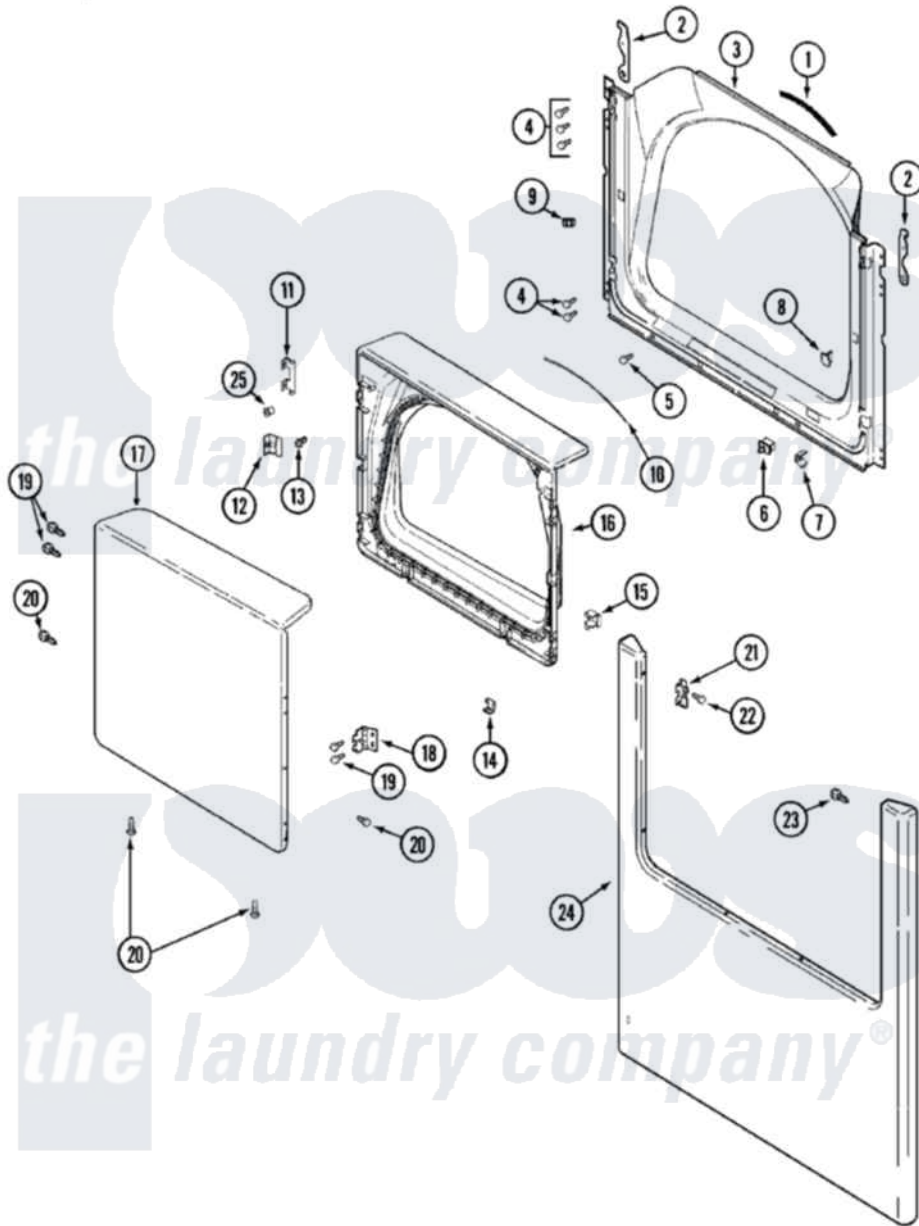

Maytag MDE9876AYW 04 - DOOR

Maytag [Residential Maytag MDE9876AYW Dryer Parts](#) Parts Diagram 04 - DOOR
 Click on the part number to view part

Item	Original Part Number	Replaced By	Status	Part Description
1	33001767			Seal, Shroud
2	22002247	33002597		Hook, Security
3	33001900			Shroud
"	33002147		Not Available	LABEL, CAUTION (DRYER)
4	22001995			Screw Note: Screw, Tumbler Front And Shroud
5	33001768			Screw, Shroud Note: Screw, Shroud And Outlet Duct
6	33001508	W10169313		Switch-Dor
7	33001760			Bracket, Hinge
8	33001174	LA-1003		Door Catch Kit
9	33001791	306436		Door Latch Kit--W
"	Y304578	LA-1003		Door Catch Kit
10	33002094			Seal, Door
11	22002038			Clip, Door
12	33001793			Bracket, Strike
13	33001761			Strike, Door

14	22002039		Clip, Door
15	33001763		Plug, Inner Door
16	33001899		Door, Inner
17	22001817		Sheet, Sound Damper
"	33001904		Door, Outer
18	33001759		Hinge, Door
19	22002062	98006631	Screw
20	22002063		Screw No.8-18AB Wafer Head
21	33001764		Cover, Hinge Hole
22	33001787		Screw, Hinge Note: Screw, Hinge Hole Cover
23	22002012		Screw, Hinge Note: Screw, Hinge Bracket
24	33001901		Panel, Front
25	33001771		Bushing, Inner Door