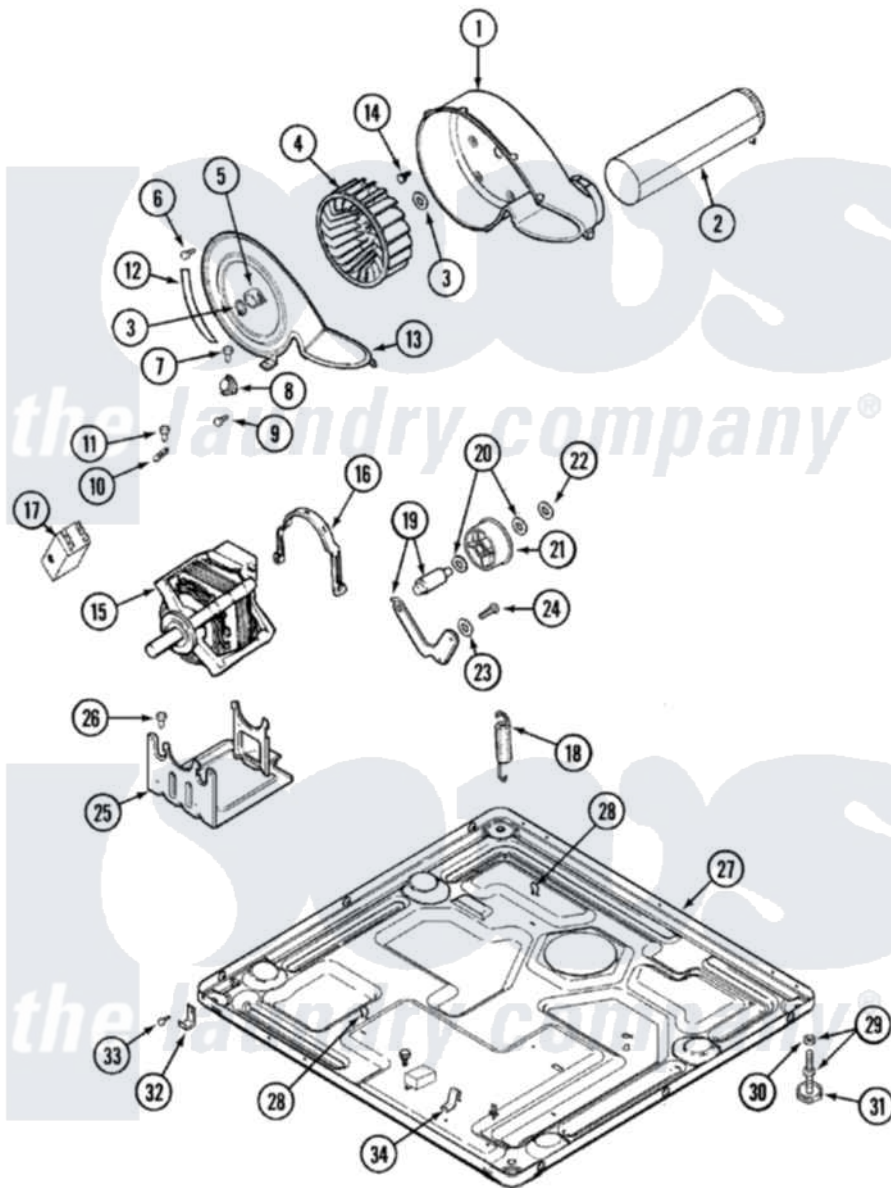

Maytag MDE9876AYW 06 - MOTOR DRIVE

Maytag [Residential Maytag MDE9876AYW Dryer Parts](#) Parts Diagram 06 - MOTOR DRIVE
 Click on the part number to view part

Item	Original Part Number	Replaced By	Status	Part Description
1	33001789			Housing, Blower
2	33001800			Duct Assembly, Exhaust
"	22001995			Screw Note: Screw, Tumbler Front And Shroud
3	410233	9703438		Ring-Retrn
4	33001790			Wheel, Blower
5	312967			Clamp, Blower Housing
6	33001855	33002917		Screw, No.10-16
7	Y313561			Screw---NA
8	306911			Thermostat, Multi-Temp
9	22001996	3370225		Screw
10	33001762			Fuse, Thermal
11	314848	W10116760		Screw
12	33001772		Not Available	SEAL, BLOWER COVER
13	33001873			Cover, Blower Housing---NA
14	314818	1163839		Screw
15	33002237	33002478		Motor

"	33002462	33002478	Motor
"	33001853	33002478	Motor
16	Y015825		Clip, Motor To Motor Support
17	33001854	33002478	Motor
18	33002460	33002459	Assembly, Spring And Plug
"	33002461		Plug For Spring
"	33001754	33002459	Assembly, Spring And Plug
19	33001840	6-3705180	Idler Arm
20	Y312527		Washer, Idler Shaft
21	33001783	6-3700340	Bearing- I
22	312958	354987	Ring, Retaining
23	315772		Sleeve, Idler Arm
24	Y014874		Screw, Idler Arm And Sleeve
25	Y313561		Screw---NA
"	33002466	33002817	Motor Support, Offset
"	33001752	33002817	Motor Support, Offset
26	Y313561		Screw---NA
27	33001845	Not Available	BASE
"	33002465	Not Available	BASE, (LWR)---NA
28	410490		Spring, Retainer Wire Harness
29	Y305086		Adjustable Leg And Nut
30	Y052740	62739	Nut, Lock
31	Y314137		Foot, Rubber
32	22002239		Clip, Front Panel
33	Y310632	1163839	Screw
34	22002244		Clip, Grounding