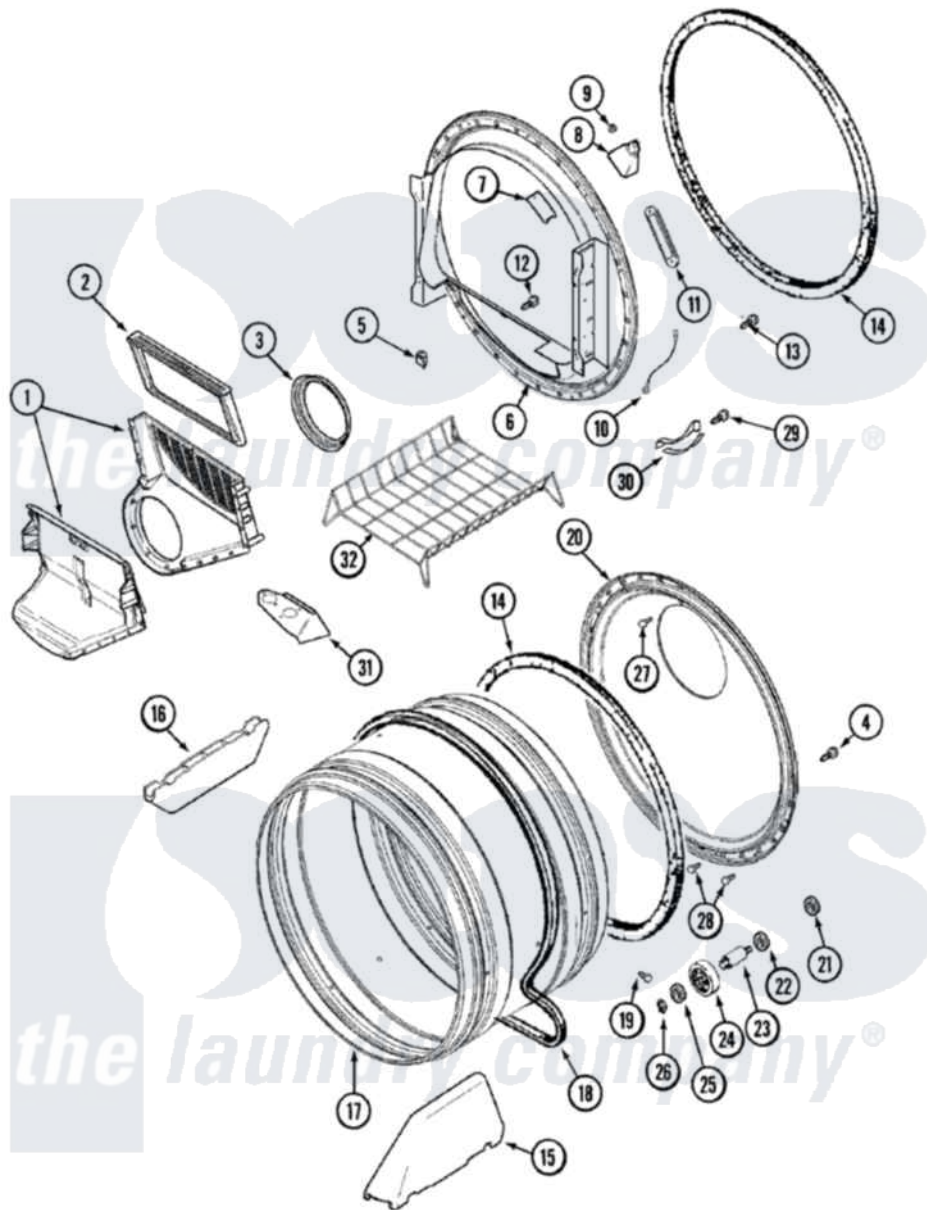

# Maytag MDE9876AYW 07 - TUMBLER

Maytag Residential Maytag MDE9876AYW Dryer Parts Parts Diagram 07 - TUMBLER  
 Click on the part number to view part

Item	Original Part Number	Replaced By	Status	Part Description
1	<a href="#">33001799</a>			Outlet Duct Assembly Note: Outlet Duct Assembly
2	<a href="#">33001808</a>			Filter, Lint
3	33001758	<a href="#">33002560</a>		Seal, Blower
4	<a href="#">33002190</a>			SCrew, C BraCe, BraCket, Cabinet
5	<a href="#">Y310376</a>			Clip, Door Switch Harness
6	<a href="#">33001868</a>			Front, Tumbler Front W/Sensor Note: Front, Tumbler
7	<a href="#">33001871</a>			Screw Note: Screw, Drum Light
"	<a href="#">33001869</a>			Lens, Drum Light
8	33001870		Not Available	HOLDER, LAMP (W/HOUSING) NOTE: LAMP (W/HOUSING & HOLDER)
"	<a href="#">22002263</a>			Lamp
9	<a href="#">214872</a>			Palnut, End Cap Note: Nut, Lamp Holder
10	211294	<a href="#">90767</a>		Screw, 8A X 3/8 HeX Washer