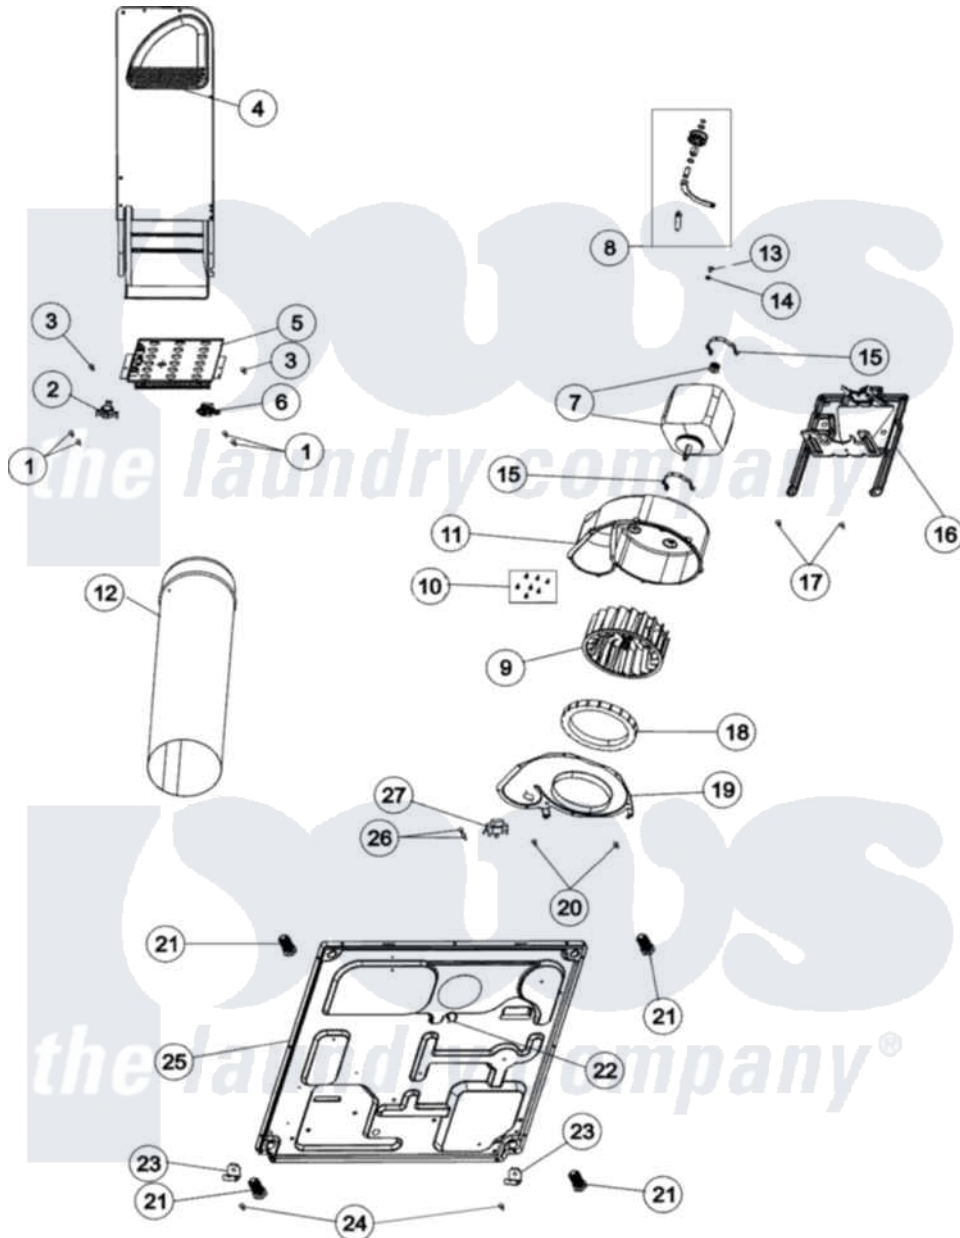

Maytag MDET236AYW 01 - BASE, HEATER & MOTOR

Maytag Residential Maytag MDET236AYW Dryer Parts Parts Diagram 01 - BASE, HEATER & MOTOR
 Click on the part number to view part

Item	Original Part Number	Replaced By	Status	Part Description
1	23222	3177991		Screw
2	Y62641	W10116735		Thermistor-Fix
3	503688			Screw, 10B-16 X .34 I
4	503605			Assembly, Heater Duct
5	Y503978			Assembly, Heater Kit
6	40113801			Fuse, Thermal
7	40048501	2200376		Motor
8	37001287			Assembly, Idler Lever/Shaft/Pulley
9	56000	510139P		Assembly Blower Fan Package
10	31260			Screw, No.8 X 3/8 Ind H
11	56020			Housing, Blower
12	505518			Duct, Exhaust
13	500824			Screw, 1/4-20 Unc Hex
14	27001225			Nut, Jam Mid Lock 1/4-20
15	V58017	660658		Clamp, Motor Mounting

15	130047	000000	343481 685441
16	503613		Mount, Motor
17	27001200		Screw
18	37001119		Seal, Blower Housing
19	500078	511969P	Kit Blower Housing And Cover
20	503688		Screw, 10B-16 X .34 I
21	Y500101		Leg, Leveling
22	504034		Clip, Wire
23	37001145		Clip, Front Panel
24	27001200		Screw
25	37001156		Dryer Base
26	501086	90767	Screw, 8A X 3/8 HeX Washer Head Tapping
27	37001136		Thermostat, Cycling 146F