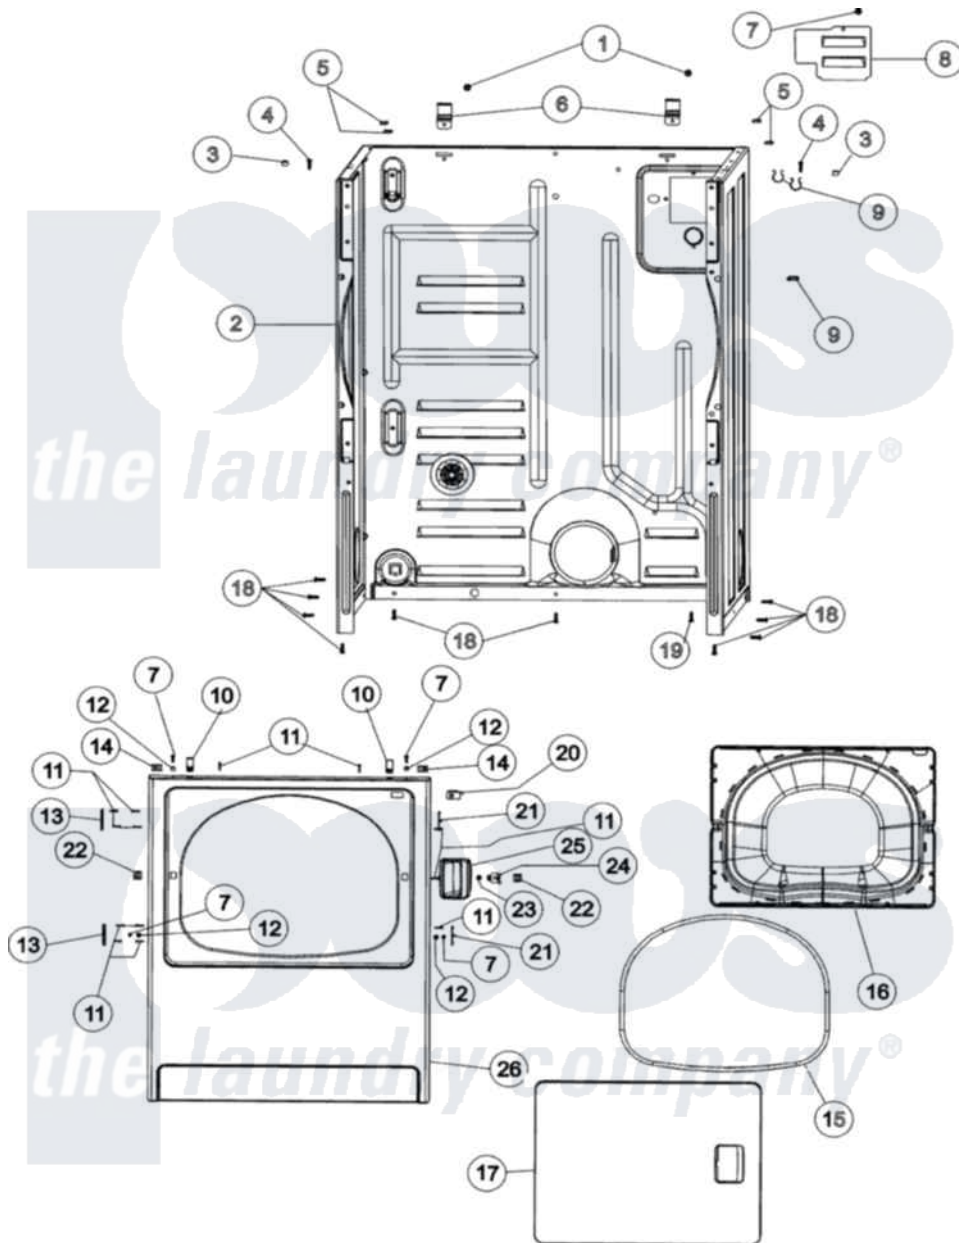

# Maytag MDET236AYW 02 - CABINET & FRONT PANEL

Maytag Residential Maytag MDET236AYW Dryer Parts Parts Diagram 02 - CABINET & FRONT PANEL  
 Click on the part number to view part

Item	Original Part Number	Replaced By	Status	Part Description
1	<a href="#">503688</a>			Screw, 10B-16 X .34 I
2	37001155	<a href="#">37001284</a>		Cabinet As Pack
3	<a href="#">505187</a>			Locator, Panel
4	32671	<a href="#">Y014874</a>		Screw, Idler Arm And Sleeve
5	<a href="#">Y56128</a>			Pad, Bumper
6	<a href="#">500003</a>			Hinge, Top
7	32671	<a href="#">Y014874</a>		Screw, Idler Arm And Sleeve
8	<a href="#">37001158</a>			Plate, Access Cover
9	<a href="#">504034</a>			Clip, Wire
10	<a href="#">25-7220</a>			Clip, Cabinet Top
11	<a href="#">37001030</a>			Screw, No.8ab-16 x 3/4 Fh
12	<a href="#">505187</a>			Locator, Panel
13	<a href="#">Y503676</a>			Hinge, Door And Top
14	213280	<a href="#">204439</a>		Screw And Fstner Assembly
15	504005	<a href="#">511056</a>		Seal Front Panel
16	<a href="#">37001028</a>			Seal And Liner, Assembly

17	<a href="#">37001029</a>		Door, Dryer
18	<a href="#">27001200</a>		Screw
19	<a href="#">20530</a>		Screw, 10-24 x 3/8 Hex
20	Y504570	<a href="#">W10169313</a>	Switch-Dor
21	<a href="#">503126</a>		Plug, Hinge Hole
22	54660	<a href="#">LA-1003</a>	Door Catch Kit
23	500039	<a href="#">510181</a>	Strike Doormetal
24	<a href="#">40116201</a>		Bracket, Door Strike
25	<a href="#">33001241</a>		Handle, Door
26	<a href="#">37001154</a>		Front Panel - White