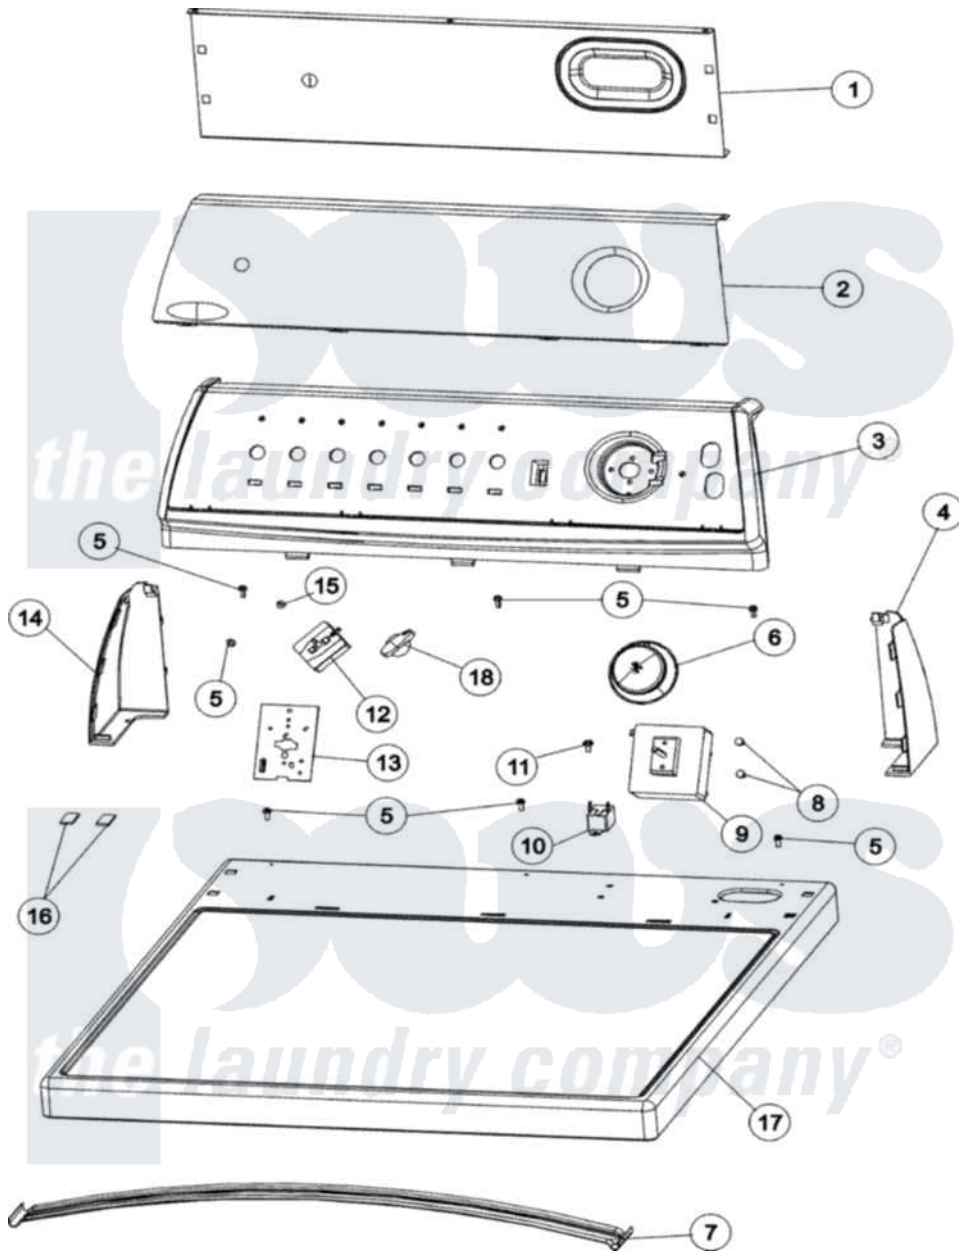

Maytag MDET236AYW 03 - CONTROL PANEL - TOP

Maytag Residential Maytag MDET236AYW Dryer Parts Parts Diagram 03 - CONTROL PANEL - TOP
 Click on the part number to view part

Item	Original Part Number	Replaced By	Status	Part Description
1	37001233			Shield, Backguard
2	37001203			Facia
3	21001965			Frame, Control Panel, Support
4	21001523			Endcap
5	501086	90767		Screw, 8A X 3/8 HeX Washer Head Tapping
6	31001567			Knob/Skirt, Timer
7	56486		Not Available	BRACE, TOP
8	37001031	3370225		Screw
9	37001240			Timer - Dryer
10	53-1639			Buzzer Assembly
11	503688			Screw, 10B-16 X .34 I
12	37001164			Switch, Temp - 3 Position
13	21001517			Shield, Control
14	21001519			Endcap
15	31260			Screw, No.8 X 3/8 Ind H
16	500121	510189		Pad Felt