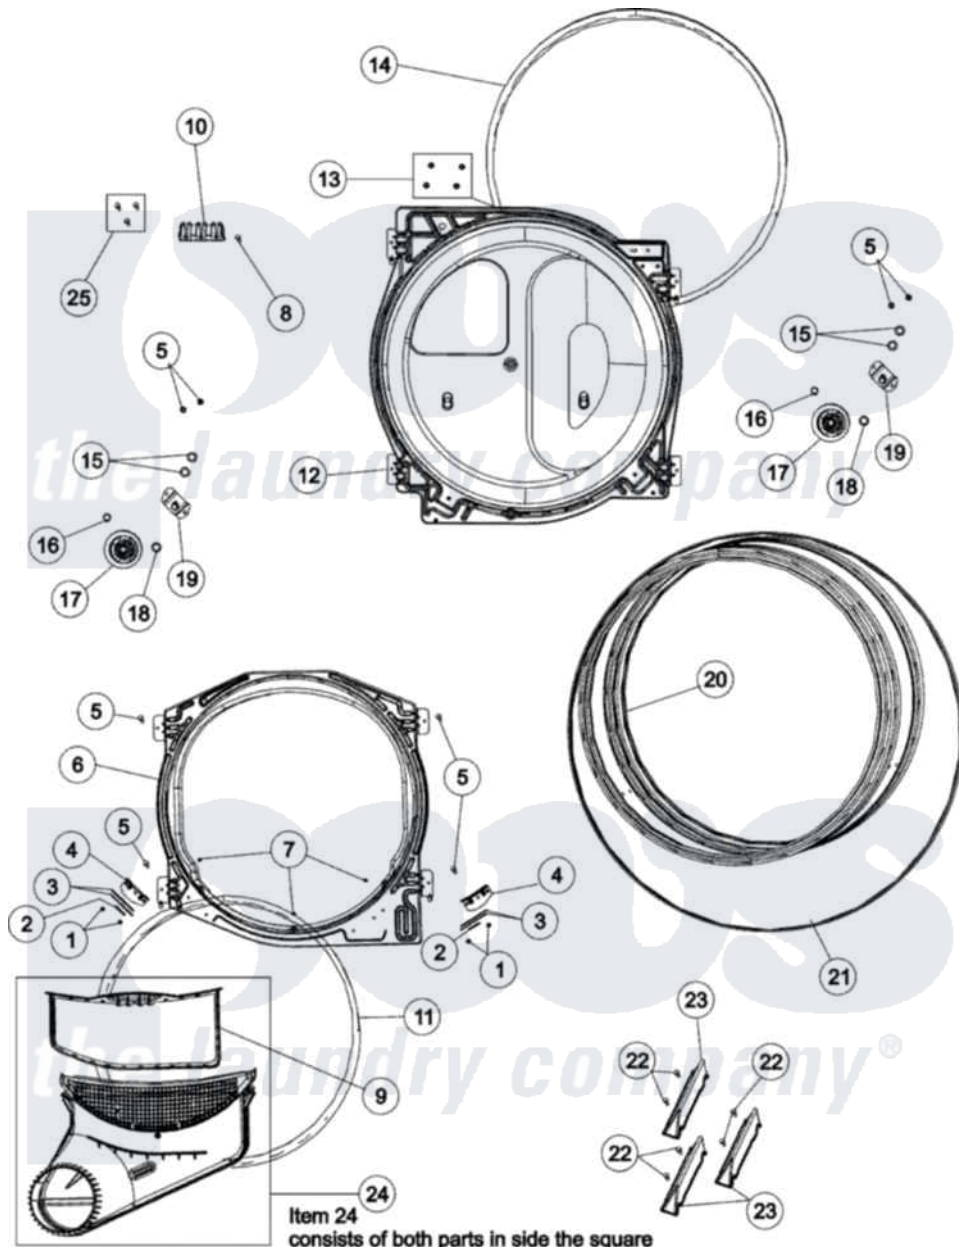

Maytag MDET236AYW 05 - TUMBLER

Maytag [Residential Maytag MDET236AYW Dryer Parts](#) Parts Diagram 05 - TUMBLER
 Click on the part number to view part

Item	Original Part Number	Replaced By	Status	Part Description
1	37001031	3370225		Screw
2	500121	510189		Pad Felt
3	40116501	37001298		Glide- Dry
4	37001036			Bracket, Cylinder Glide
5	503661	27001200		Screw
6	503756W			Assembly, Blkhd Front CO
7	37001030			Screw, No.8ab-16 x 3/4 Fh
8	501285			Screw, No.12 X 9/16-Pla
9	37001142			Filter, Lint
10	61923			Block, Terminal
11	37001132			Seal, Cylinder
12	504801W	502614WP		Bulkhead, Rear
13	503688			Screw, 10B-16 X .34 I
14	37001132			Seal, Cylinder
15	52549			Washer, 501 ID X3/4 Odx
16	23748			Ring, Retaining

17	37001042		Assembly, Cylinder Roller
18	Y504082		Washer, Wave
19	40113601		Assembly, Roller Brkt
20	504467W	504467WP	Cylinder Assembly
21	40111201		Belt, Cylinder
22	Y62588		Screw, 10BT-12 X 1 Tap
23	37001125	12002559	Baffle Kit
24	37001141		Air Duct Assembly
25	37001300		Screw Package, Terminal Block