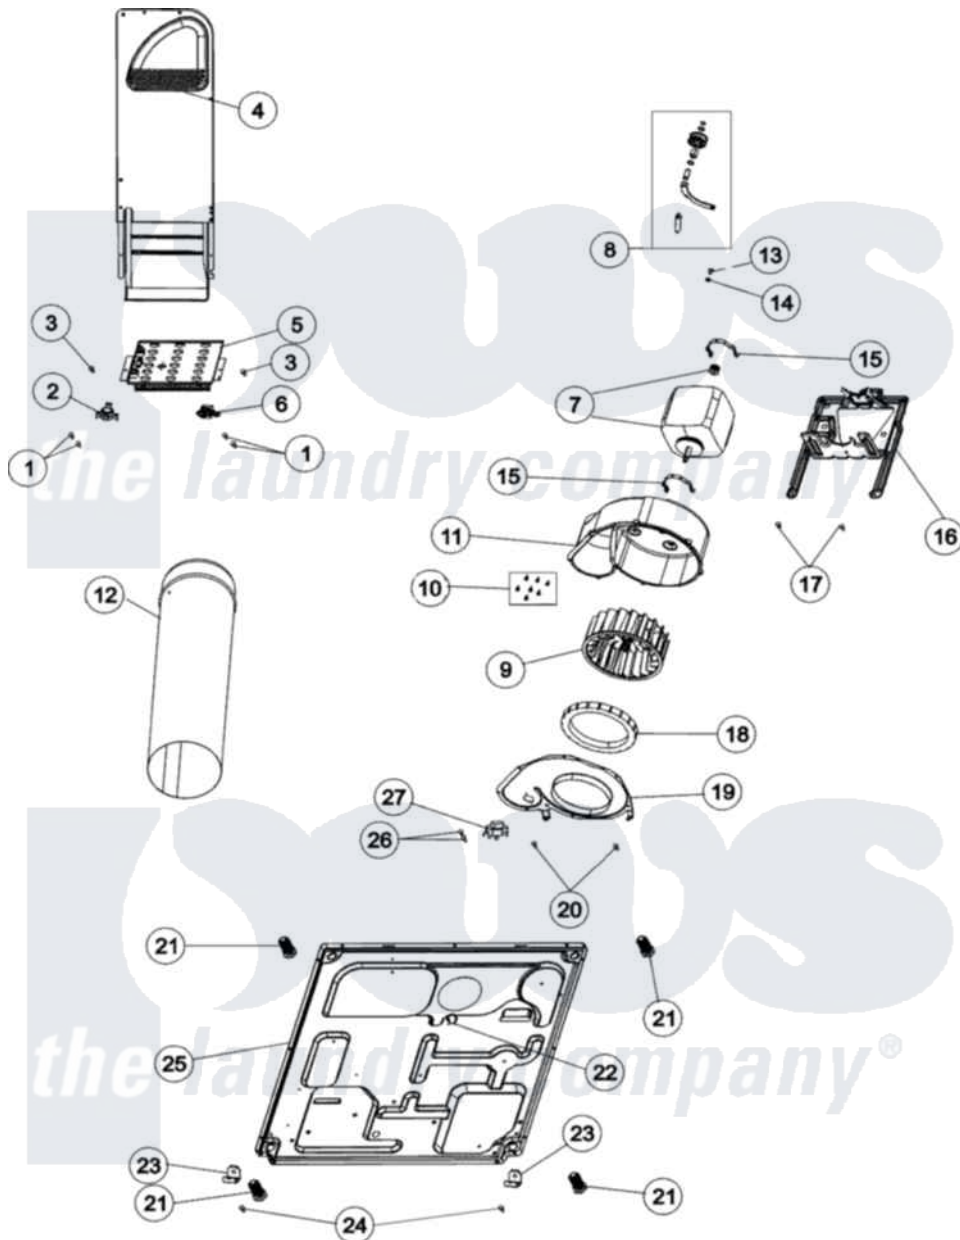

Maytag MDET236AZW 01 - BASE, HEATER & MOTOR

Maytag Residential Maytag MDET236AZW Dryer Parts Parts Diagram 01 - BASE, HEATER & MOTOR
 Click on the part number to view part

Item	Original Part Number	Replaced By	Status	Part Description
1	23222	3177991		Screw
2	Y62641	W10116735		Thermistor-Fix
3	503688			Screw, 10B-16 X .34 I
4	503605			Assembly, Heater Duct
5	61195	61927		Heater Assembly
6	40113801			Fuse, Thermal
7	2200376			Motor
8	37001287			Assembly, Idler Lever/Shaft/Pulley
9	56000	510139P		Assembly Blower Fan Package
10	31260			Screw, No.8 X 3/8 Ind H
11	56020			Housing, Blower
12	505518			Duct, Exhaust
13	500824			Screw, 1/4-20 Unc Hex
14	27001225			Nut, Jam Mid Lock 1/4-20
15	V58017	660658		Clamp, Motor Mounting

15	130047	000000	343481 685441
16	503613		Mount, Motor
17	27001200		Screw
18	37001119		Seal, Blower Housing
19	500078	511969P	Kit Blower Housing And Cover
20	503688		Screw, 10B-16 X .34 I
21	Y500101		Leg, Leveling
22	504034		Clip, Wire
23	37001145		Clip, Front Panel
24	27001200		Screw
25	37001156		Dryer Base
26	501086	90767	Screw, 8A X 3/8 HeX Washer Head Tapping
27	37001136		Thermostat, Cycling 146F