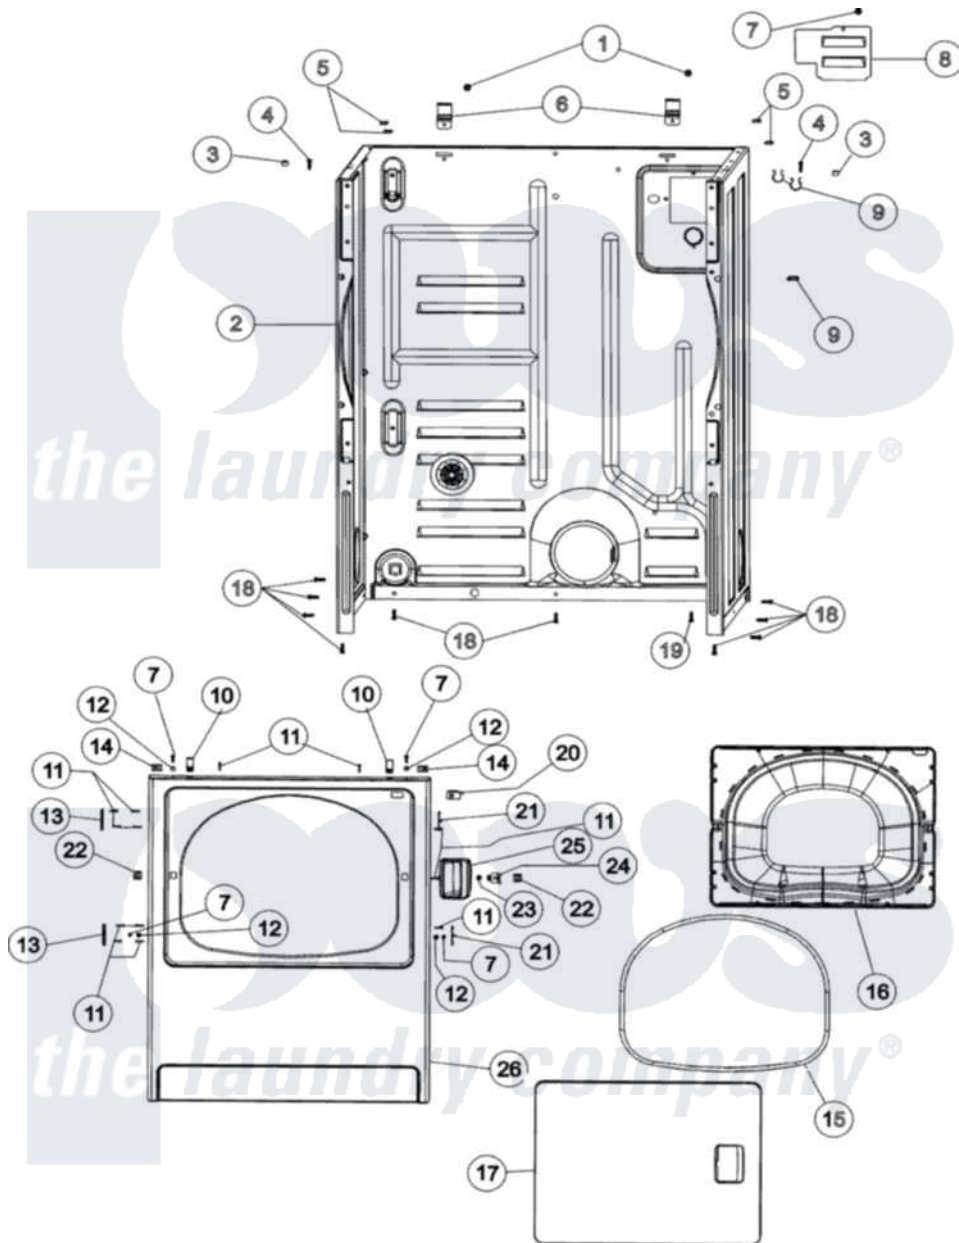

Maytag MDET236AZW 02 - CABINET & FRONT PANEL

Maytag Residential Maytag MDET236AZW Dryer Parts Parts Diagram 02 - CABINET & FRONT PANEL
 Click on the part number to view part

| Item | Original Part Number | Replaced By | Status | Part Description |
|------|--------------------------|--------------------------|--------|-----------------------------|
| 1 | 503688 | | | Screw, 10B-16 X .34 I |
| 2 | 37001155 | 37001284 | | Cabinet As Pack |
| 3 | 505187 | | | Locator, Panel |
| 4 | 32671 | Y014874 | | Screw, Idler Arm And Sleeve |
| 5 | Y56128 | | | Pad, Bumper |
| 6 | 500003 | | | Hinge, Top |
| 7 | 32671 | Y014874 | | Screw, Idler Arm And Sleeve |
| 8 | 503293 | | | Plate, Access Cover |
| 9 | 504034 | | | Clip, Wire |
| 10 | 25-7220 | | | Clip, Cabinet Top |
| 11 | 37001030 | | | Screw, No.8ab-16 x 3/4 Fh |
| 12 | 505187 | | | Locator, Panel |
| 13 | Y503676 | | | Hinge, Door And Top |
| 14 | 213280 | 204439 | | Screw And Fstner Assembly |
| 15 | 504005 | 511056 | | Seal Front Panel |
| 16 | 37001028 | | | Seal And Liner, Assembly |

| | | | |
|----|--------------------------|---------------------------|------------------------|
| 17 | 37001029 | | Door, Dryer |
| 18 | 27001200 | | Screw |
| 19 | 20530 | | Screw, 10-24 x 3/8 Hex |
| 20 | Y504570 | W10169313 | Switch-Dor |
| 21 | 503126 | | Plug, Hinge Hole |
| 22 | 54660 | LA-1003 | Door Catch Kit |
| 23 | 500039 | 510181 | Strike Doormetal |
| 24 | 40116201 | | Bracket, Door Strike |
| 25 | 33001241 | | Handle, Door |
| 26 | 37001154 | | Front Panel - White |