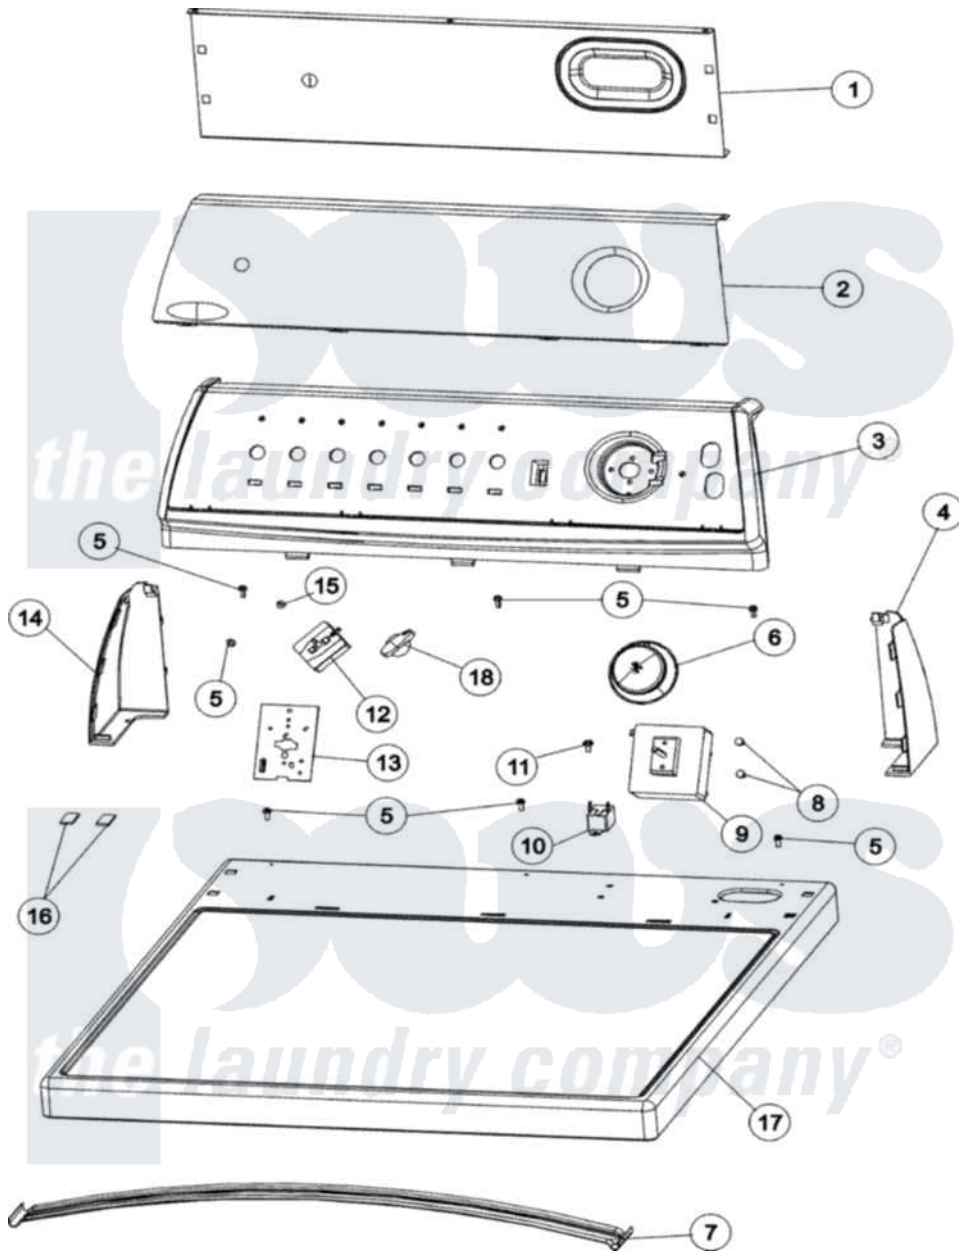

Maytag MDET236AZW 03 - CONTROL PANEL - CABINET

Maytag Residential Maytag MDET236AZW Dryer Parts Parts Diagram 03 - CONTROL PANEL - CABINET
 Click on the part number to view part

Item	Original Part Number	Replaced By	Status	Part Description
1	37001233			Shield, Backguard
2	37001203			Facia
3	21001965			Frame, Control Panel, Support
4	21001523			Endcap
5	501086	90767		Screw, 8A X 3/8 HeX Washer Head Tapping
6	31001567			Knob/Skirt, Timer
7	56486		Not Available	BRACE, TOP
8	37001031	3370225		Screw
9	37001240			Timer - Dryer
10	53-1639			Buzzer Assembly
11	503688			Screw, 10B-16 X .34 I
12	37001164			Switch, Temp - 3 Position
13	21001517			Shield, Control
14	21001519			Endcap
15	31260			Screw, No.8 X 3/8 Ind H
16	500121	510189		Pad Felt