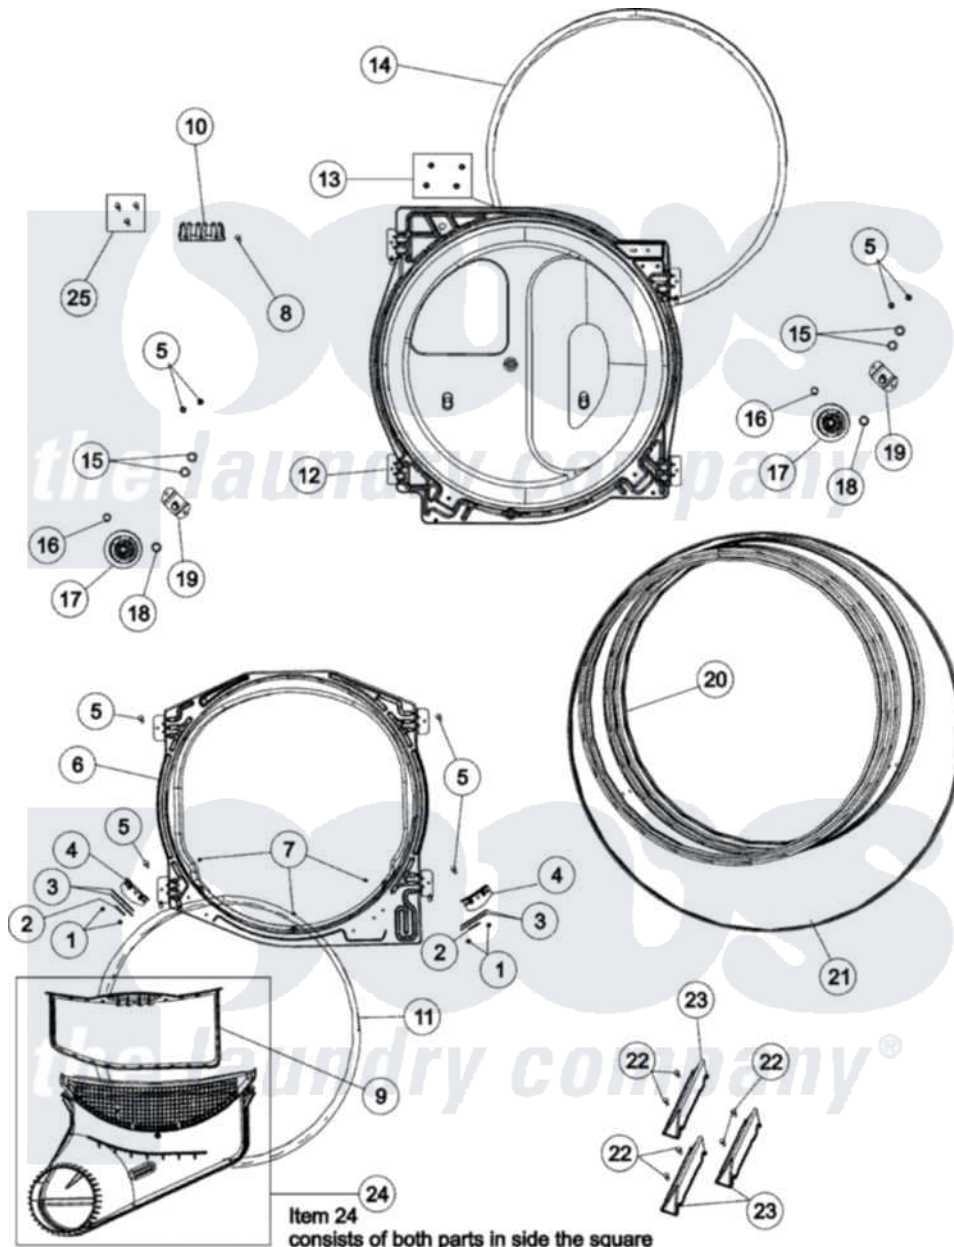

Maytag MDET236AZW 05 - TUMBLER

Maytag [Residential Maytag MDET236AZW Dryer Parts](#) Parts Diagram 05 - TUMBLER
 Click on the part number to view part

| Item | Original Part Number | Replaced By | Status | Part Description |
|------|--------------------------|--------------------------|--------|---------------------------|
| 1 | 37001031 | 3370225 | | Screw |
| 2 | 500121 | 510189 | | Pad Felt |
| 3 | 40116501 | 37001298 | | Glide- Dry |
| 4 | 37001036 | | | Bracket, Cylinder Glide |
| 5 | 503661 | 27001200 | | Screw |
| 6 | 503756W | | | Assembly, Blkhd Front CO |
| 7 | 37001030 | | | Screw, No.8ab-16 x 3/4 Fh |
| 8 | 501285 | | | Screw, No.12 X 9/16-Pla |
| 9 | 37001142 | | | Filter, Lint |
| 10 | 61923 | | | Block, Terminal |
| 11 | 37001132 | | | Seal, Cylinder |
| 12 | 504801W | 502614WP | | Bulkhead, Rear |
| 13 | 503688 | | | Screw, 10B-16 X .34 I |
| 14 | 37001132 | | | Seal, Cylinder |
| 15 | 52549 | | | Washer, 501 ID X3/4 Odx |
| 16 | 23748 | | | Ring, Retaining |

| | | | |
|----|--------------------------|--------------------------|-------------------------------|
| 17 | 37001042 | | Assembly, Cylinder Roller |
| 18 | Y504082 | | Washer, Wave |
| 19 | 40113601 | | Assembly, Roller Brkt |
| 20 | 504467W | 504467WP | Cylinder Assembly |
| 21 | 40111201 | | Belt, Cylinder |
| 22 | Y62588 | | Screw, 10BT-12 X 1 Tap |
| 23 | 37001125 | 12002559 | Baffle Kit |
| 24 | 37001141 | | Air Duct Assembly |
| 25 | 37001300 | | Screw Package, Terminal Block |