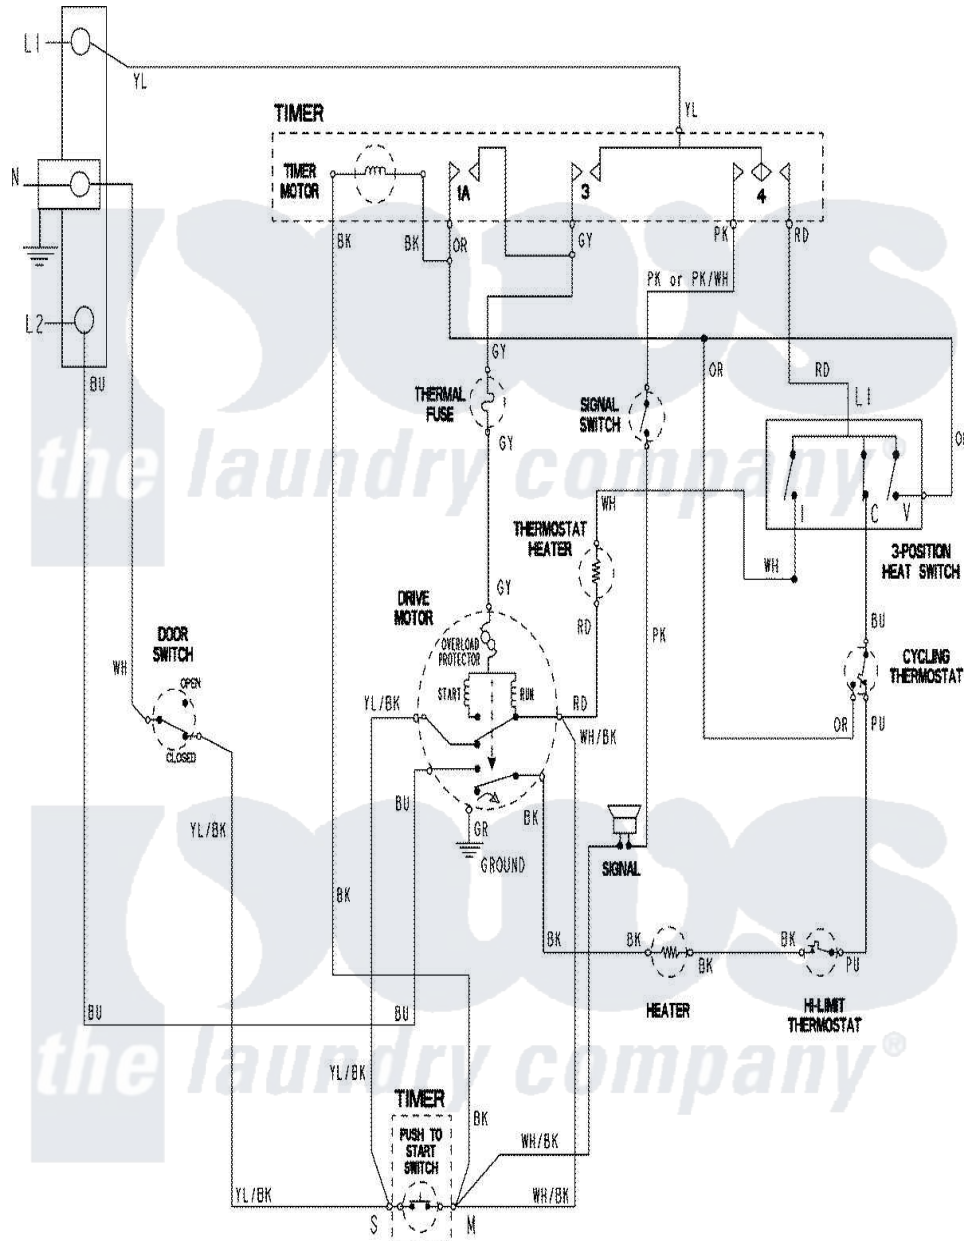

Maytag MDET236AZW 06 - WIRING INFORMATION

Maytag Residential Maytag MDET236AZW Dryer Parts Parts Diagram 06 - WIRING INFORMATION
 Click on the part number to view part

Item	Original Part Number	Replaced By	Status	Part Description
NI	15003803		Not Available	WIRING INFORMATION