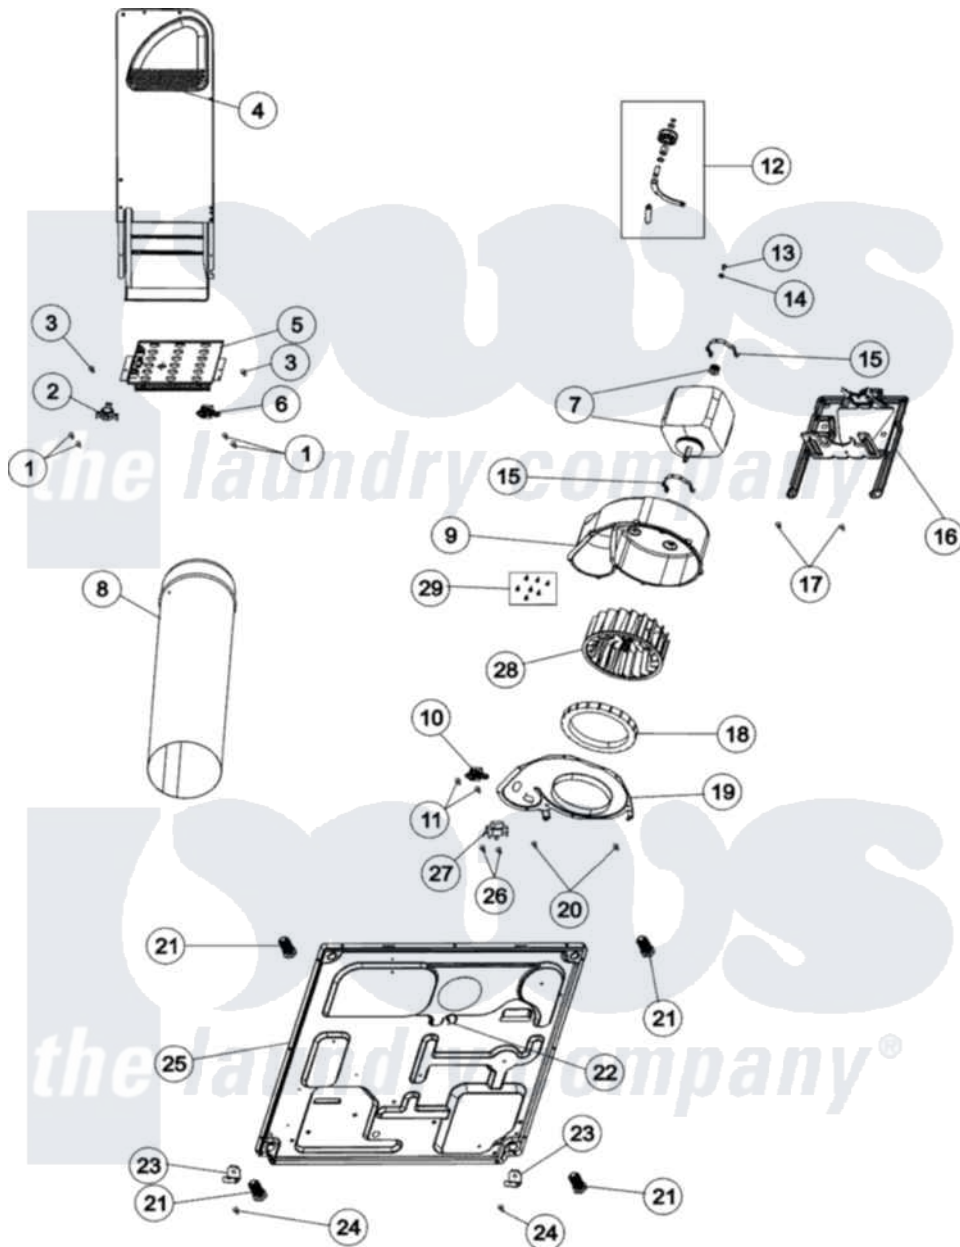

Maytag MDET446AZW 01 - BASE, HEATER & MOTOR

Maytag Residential Maytag MDET446AZW Dryer Parts Parts Diagram 01 - BASE, HEATER & MOTOR
 Click on the part number to view part

Item	Original Part Number	Replaced By	Status	Part Description
1	23222	3177991		Screw
2	Y62641	W10116735		Thermistor-Fix
3	503688			Screw, 10B-16 X .34 I
4	503605			Assembly, Heater Duct
5	61195	61927		Heater Assembly
6	40113801			Fuse, Thermal
7	2200376			Motor
8	505518			Duct, Exhaust
9	56020			Housing, Blower
10	33002567			Thermostat, Cycling
11	501086	90767		Screw, 8A X 3/8 HeX Washer Head Tapping
12	37001287			Assembly, Idler Lever/Shaft/Pulley
13	500824			Screw, 1/4-20 Unc Hex
14	27001225			Nut, Jam Mid Lock 1/4-20
15	V58017	660658		Clamp, Motor Mounting

15	130047	000000	343481 685441
16	503613		Mount, Motor
17	27001200		Screw
18	37001119		Seal, Blower Housing
19	500078	511969P	Kit Blower Housing And Cover
20	503688		Screw, 10B-16 X .34 I
21	Y500101		Leg, Leveling
22	504034		Clip, Wire
23	37001145		Clip, Front Panel
24	27001200		Screw
25	37001156		Dryer Base
26	501086	90767	Screw, 8A X 3/8 HeX Washer Head Tapping
27	31001590		Thermistor, Temp Control
28	56000	510139P	Assembly Blower Fan Package
29	31260		Screw, No.8 X 3/8 Ind H