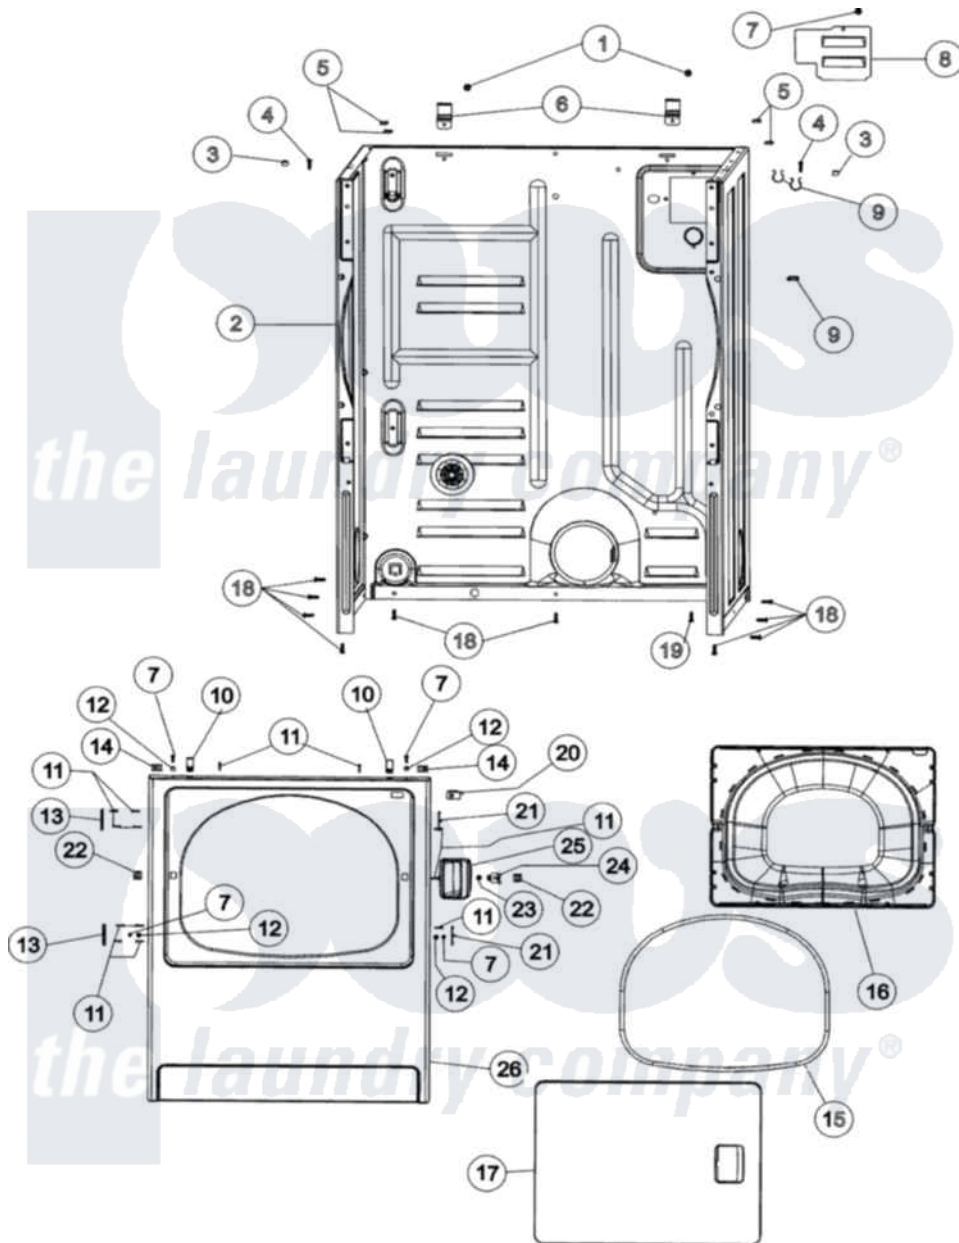

# Maytag MDET446AZW 02 - CABINET & FRONT PANEL

Maytag Residential Maytag MDET446AZW Dryer Parts Parts Diagram 02 - CABINET & FRONT PANEL  
 Click on the part number to view part

Item	Original Part Number	Replaced By	Status	Part Description
1	<a href="#">503688</a>			Screw, 10B-16 X .34 I
2	37001155	<a href="#">37001284</a>		Cabinet As Pack
3	<a href="#">505187</a>			Locator, Panel
4	32671	<a href="#">Y014874</a>		Screw, Idler Arm And Sleeve
5	<a href="#">Y56128</a>			Pad, Bumper
6	<a href="#">500003</a>			Hinge, Top
7	32671	<a href="#">Y014874</a>		Screw, Idler Arm And Sleeve
8	<a href="#">503293</a>			Plate, Access Cover
9	<a href="#">504034</a>			Clip, Wire
10	<a href="#">25-7220</a>			Clip, Cabinet Top
11	<a href="#">37001030</a>			Screw, No.8ab-16 x 3/4 Fh
12	<a href="#">505187</a>			Locator, Panel
13	<a href="#">Y503676</a>			Hinge, Door And Top
14	213280	<a href="#">204439</a>		Screw And Fstner Assembly
15	504005	<a href="#">511056</a>		Seal Front Panel
16	<a href="#">37001028</a>			Seal And Liner, Assembly

17	<a href="#">37001029</a>		Door, Dryer
18	<a href="#">27001200</a>		Screw
19	<a href="#">20530</a>		Screw, 10-24 x 3/8 Hex
20	Y504570	<a href="#">W10169313</a>	Switch-Dor
21	<a href="#">503126</a>		Plug, Hinge Hole
22	54660	<a href="#">LA-1003</a>	Door Catch Kit
23	500039	<a href="#">510181</a>	Strike Doormetal
24	<a href="#">40116201</a>		Bracket, Door Strike
25	<a href="#">33001241</a>		Handle, Door
26	<a href="#">37001154</a>		Front Panel - White