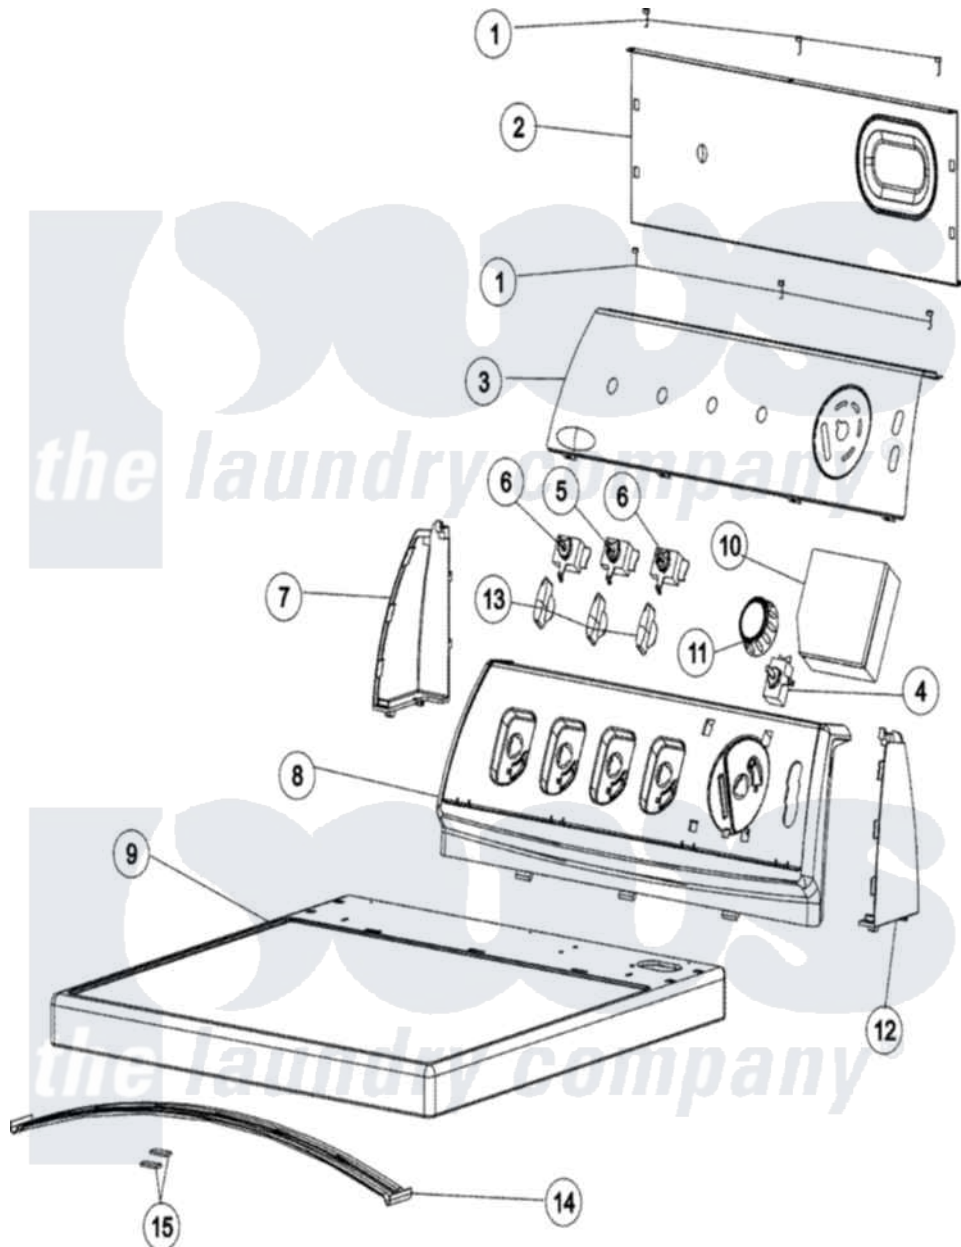

# Maytag MDET446AZW 03 - CONTROL PANEL & TOP

Maytag Residential Maytag MDET446AZW Dryer Parts Parts Diagram 03 - CONTROL PANEL & TOP  
 Click on the part number to view part

Item	Original Part Number	Replaced By	Status	Part Description
1	<a href="#">21002224</a>			Screw
2	<a href="#">37001233</a>			Shield, Backguard
3	37001176	<a href="#">12002671</a>		Facia As P
4	<a href="#">37001266</a>			Encoder, Rotary 32 Position
5	<a href="#">37001265</a>			Encoder, Rotary 2 Position
6	<a href="#">37001263</a>			Encoder, Rotary 4 Position
7	<a href="#">21001519</a>			Endcap
8	<a href="#">37001166</a>			Support, Switch -White
9	37001232	<a href="#">37001283</a>		Top As Pack
10	37001167	<a href="#">37001286</a>		Dryer Cont
11	<a href="#">37001185</a>			Knob Assembly - Rotary Encoder
12	<a href="#">21001523</a>			Endcap
13	<a href="#">21002070</a>			Knob, Selector
14	56486		Not Available	BRACE, TOP
15	500121	<a href="#">510189</a>		Pad Felt