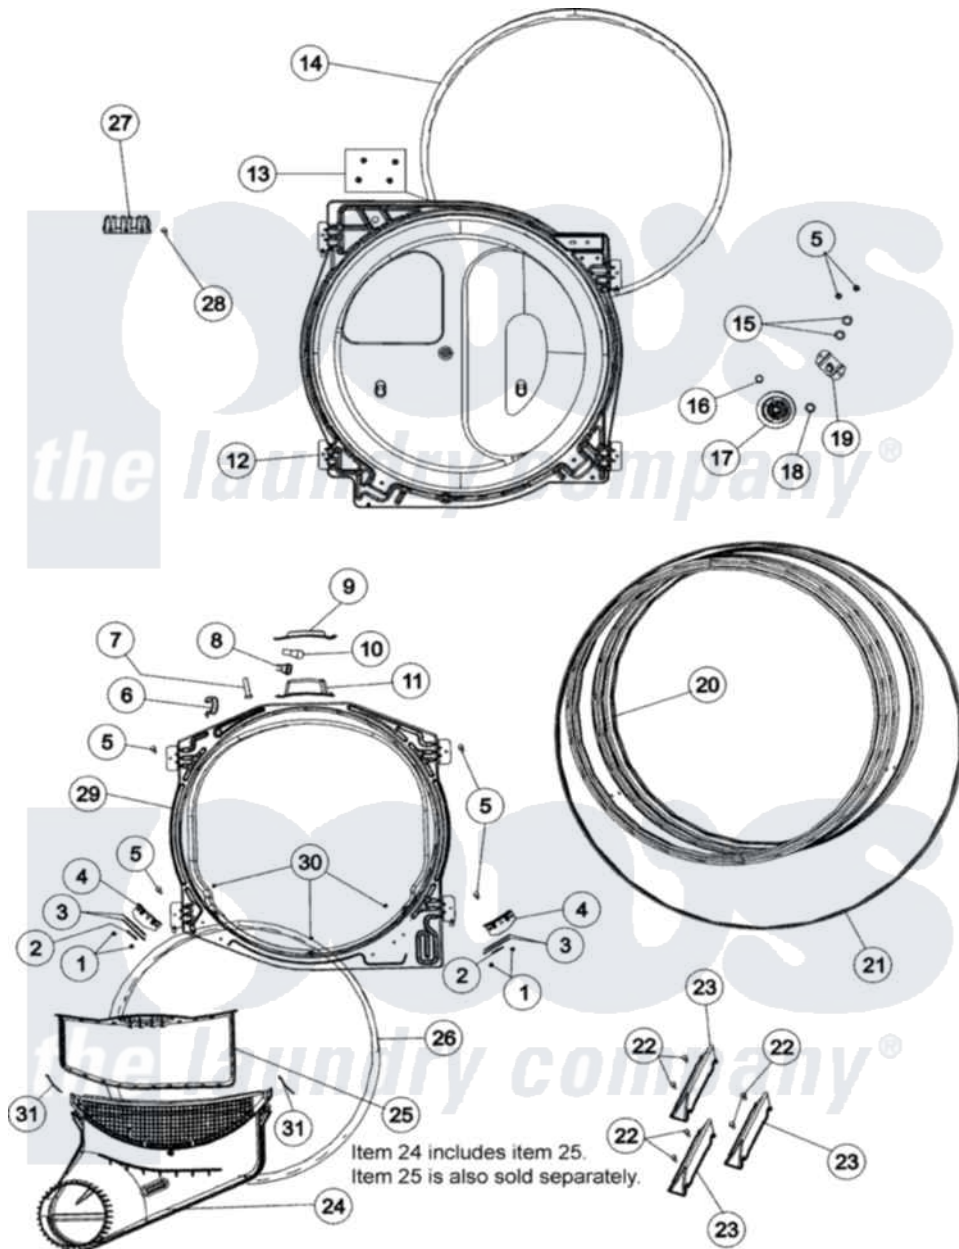

# Maytag MDET446AZW 05 - TUMBLER

Maytag [Residential Maytag MDET446AZW Dryer Parts](#) Parts Diagram 05 - TUMBLER  
Click on the part number to view part

Item	Original Part Number	Replaced By	Status	Part Description
1	37001031	<a href="#">3370225</a>		Screw
2	500121	<a href="#">510189</a>		Pad Felt
3	40116501	<a href="#">37001298</a>		Glide- Dry
4	<a href="#">37001036</a>			Bracket, Cylinder Glide
5	503661	<a href="#">27001200</a>		Screw
6	<a href="#">504034</a>			Clip, Wire
7	<a href="#">505295</a>			Screw, No.8ab-16 x 3/4 PH
8	504458	<a href="#">Y504452</a>		Light Assembly
9	<a href="#">40094301</a>			Lens, Light
10	Y60954	<a href="#">67001316</a>		Bulb, Light
11	503622	<a href="#">Y504452</a>		Light Assembly
12	504801W	<a href="#">502614WP</a>		Bulkhead, Rear
13	<a href="#">503688</a>			Screw, 10B-16 X .34 I
14	<a href="#">37001132</a>			Seal, Cylinder
15	<a href="#">52549</a>			Washer, 501 ID X3/4 Odx
16	<a href="#">23748</a>			Ring, Retaining

17	<a href="#">37001042</a>		Assembly, Cylinder Roller
18	<a href="#">Y504082</a>		Washer, Wave
19	<a href="#">40113601</a>		Assembly, Roller Brkt
20	504467W	<a href="#">504467WP</a>	Cylinder Assembly
21	<a href="#">40111201</a>		Belt, Cylinder
22	<a href="#">Y62588</a>		Screw, 10BT-12 X 1 Tap
23	37001125	<a href="#">12002559</a>	Baffle Kit
24	<a href="#">37001141</a>		Air Duct Assembly
25	<a href="#">37001142</a>		Filter, Lint
26	<a href="#">37001132</a>		Seal, Cylinder
27	<a href="#">61923</a>		Block, Terminal
"	Y61199	<a href="#">3400094</a>	Screw, 10-32 X 3/8
28	<a href="#">501285</a>		Screw, No.12 X 9/16-Pla
29	503616W	<a href="#">503616WP</a>	Assembly, Frt Bulkhead
30	<a href="#">37001030</a>		Screw, No.8ab-16 x 3/4 Fh
31	<a href="#">503625</a>		Sensor, Moisture
"	<a href="#">40012001</a>		Clip, Retaining Harness