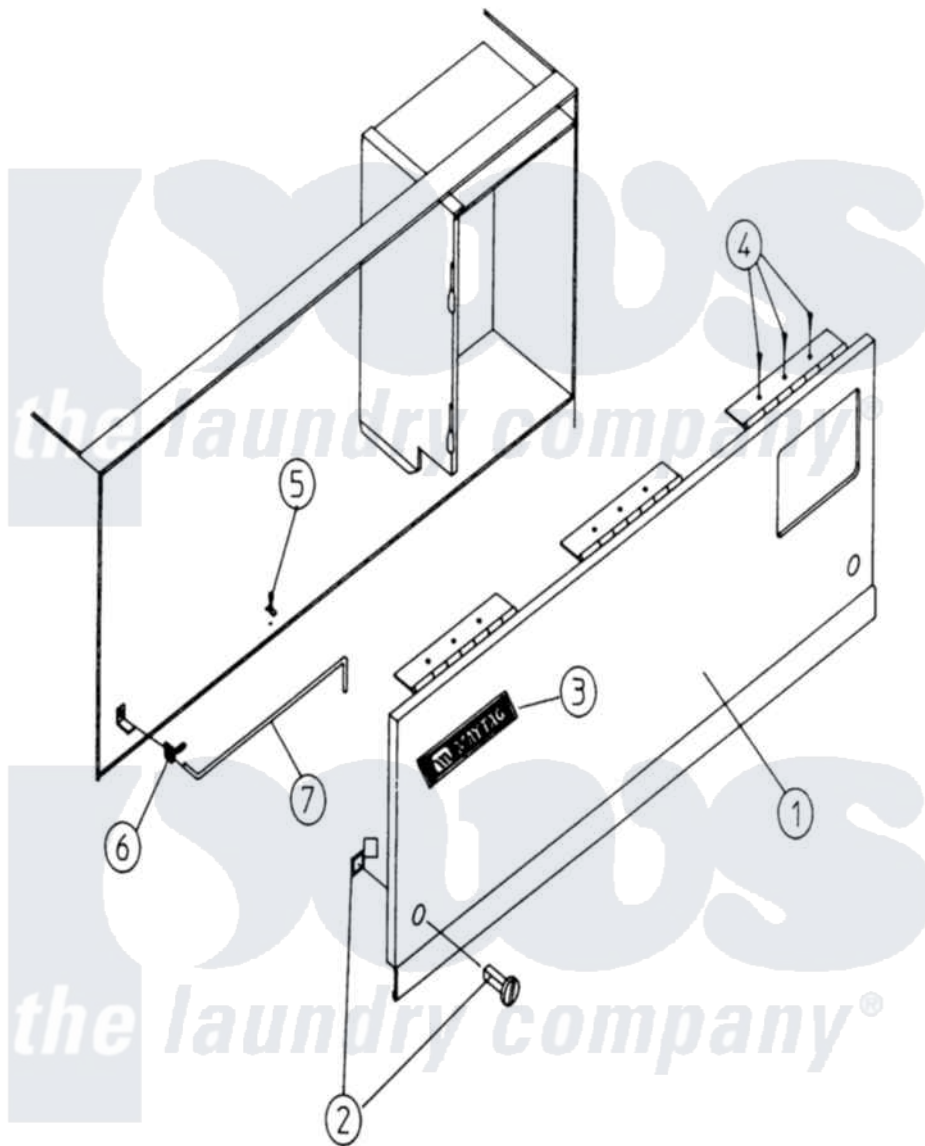

Maytag MDG100PN1 01 - CONTROL DOOR ASSEMBLY

Maytag [Residential Maytag MDG100PN1 Dryer Parts](#) Parts Diagram 01 - CONTROL DOOR ASSEMBLY
 Click on the part number to view part

Item	Original Part Number	Replaced By	Status	Part Description
000	W10124350		Not Available	ORDER PARTS FROM AMERICAN DRYER CORP AT 508-678-9000
001	A80016		Not Available	DOOR ASSEMBLY, CONTROL
002	A160005		Not Available	LATCH, SPRING TURN (2-PIECE) (CHECK LABEL ON COMPUTER CHIP)
003	A112343	112343		Maytag Log
"	A870011	W10147884		Logo Doubl
004	A150415		Not Available	SCREW, CRIMPTITE (PH. RD.HD.) (No.10-16 X 1/2" PH. RD. HD.)
005	A102600		Not Available	CATCH, ROD SUPPORT-CTRL. DOOR
006	A102601		Not Available	CLIP, RETAINER (CONTROL DOOR ROD)
007	A102501		Not Available	ROD, CONTROL DOOR SUPPORT