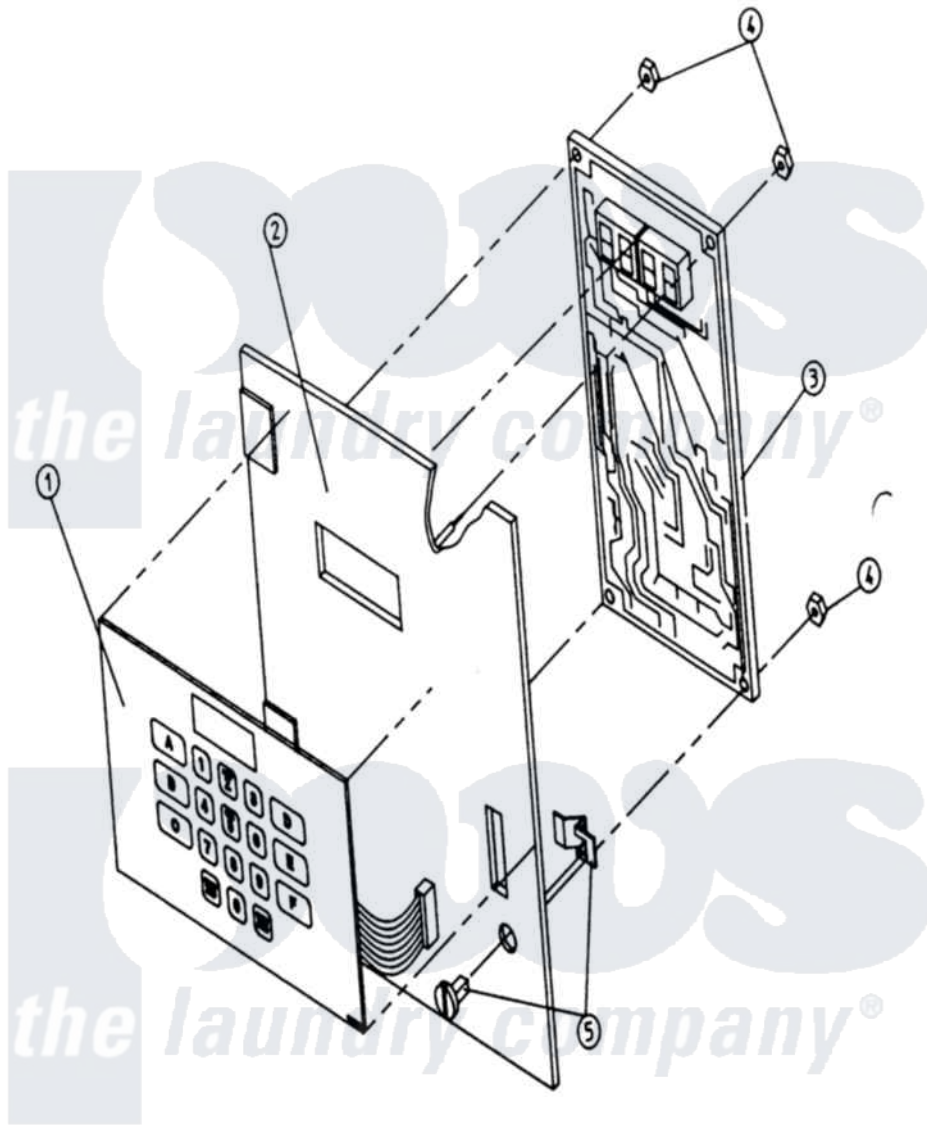

# Maytag MDG100PN1 02 - MICROPROCESSOR CONTROL PANEL

Maytag [Residential Maytag MDG100PN1 Dryer Parts](#) Parts Diagram 02 - MICROPROCESSOR CONTROL PANEL  
 Click on the part number to view part

Item	Original Part Number	Replaced By	Status	Part Description
001	A112535			LABEL ASSY., KEYBOARD (OPL) (ENGLISH)
"	W10124350		Not Available	NOT REQUIRED PART OR SEE NOTE
002	A800057	<a href="#">W10146960</a>		M.P. Contr
"	A800164	<a href="#">W10146984</a>		Auto MP CO
"	A865092		Not Available	PANEL, 4 OPL REVERSING CONTROL (COMPLETE)(INCLUDES No.1-5)
003	A137127		Not Available	CONTROLLER, PHASE 4 OPL RVRSNG
004	A152001	<a href="#">152001</a>		8-32 X 3 8
005	A160005		Not Available	LATCH, SPRING TURN (2-PIECE) (CHECK LABEL ON COMPUTER CHIP)