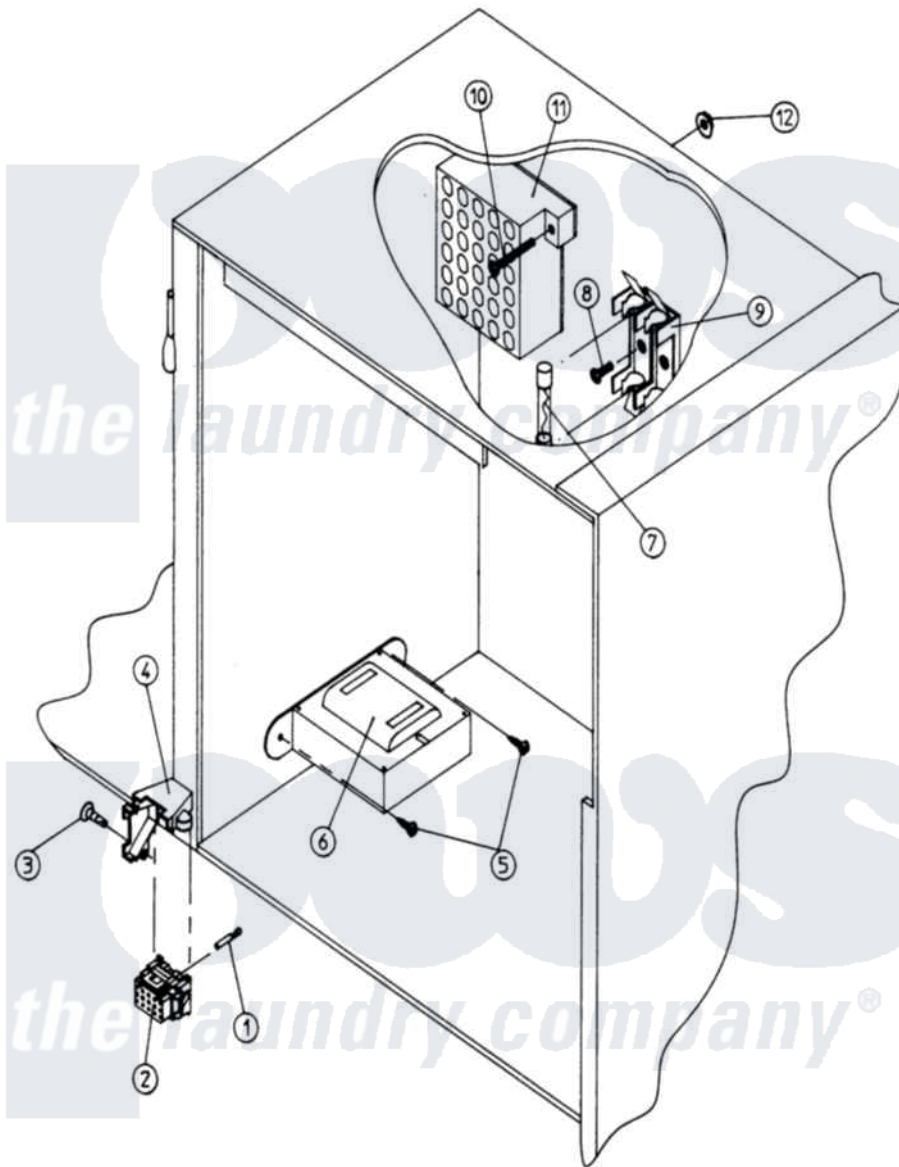

Maytag MDG100PN1 03 - MICROPROC CONTROL BOX ASSEMBLY

Maytag Residential Maytag MDG100PN1 Dryer Parts Parts Diagram 03 - MICROPROC CONTROL BOX ASSEMBLY
 Click on the part number to view part

Item	Original Part Number	Replaced By	Status	Part Description
000	W10124350		Not Available	ORDER PARTS FROM AMERICAN DRYER CORP AT 508-678-9000
001	A137021	137021		Mr Recept 2
002	A122800			M R EXTRAC
"	A137020	137020		15 Pin Con
003	A150315	150315		6 X 3 8 P
004	A137022	137022		15 Position
005	A150300	5307527001		Switch
006	A141403		Not Available	TRANSFORMER (24 VAC) (FOR MICROPROCESSOR MODELS)
007	A136057	W10146739		0.5 A 250
008	A150301	150301		8-18 X 7
009	A136008	136008		Fuse Block
010	A152002	152002		1 4-20 Hex
011	A120715	W10146700		30 Pos Ter
012	A151000	WH12X195		Switch Assembly