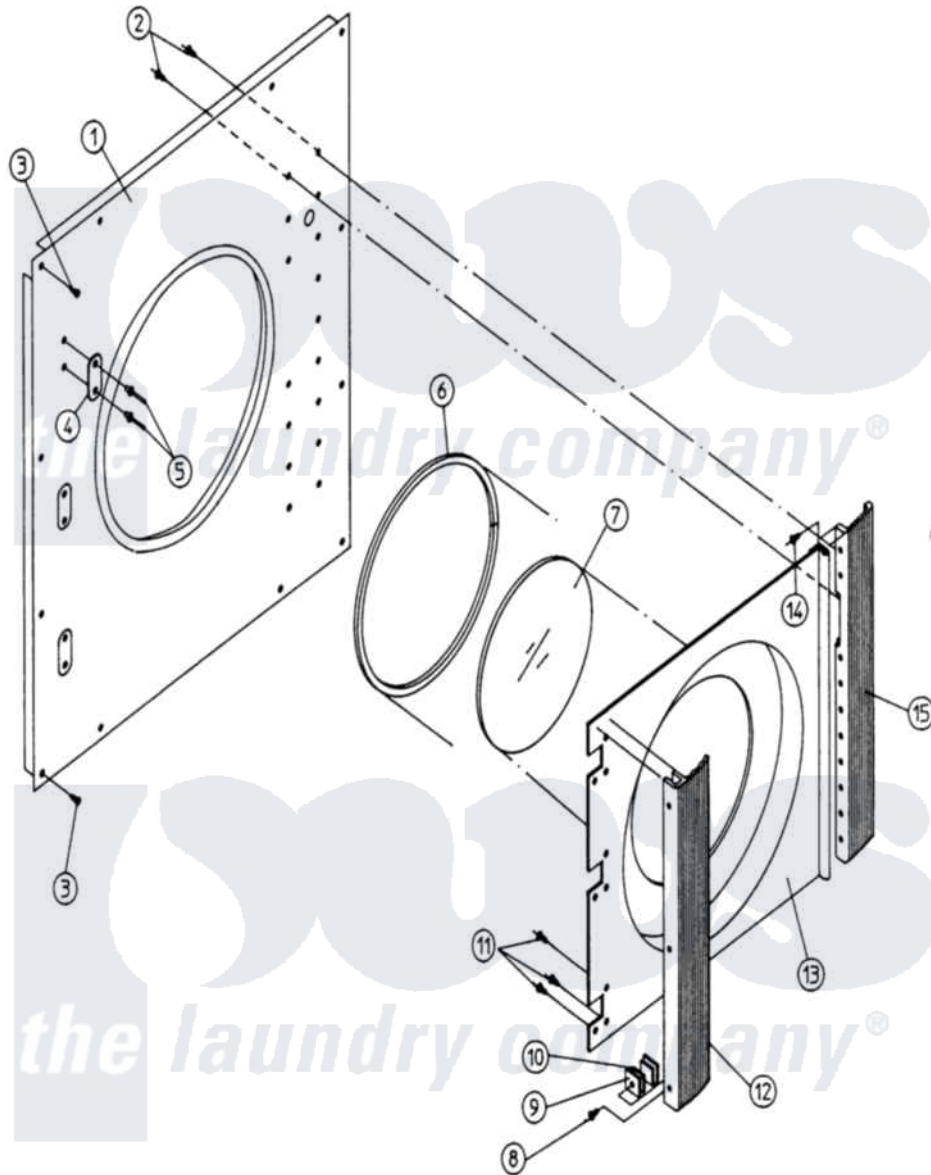

Maytag MDG100PN1 04 - FRONT PANEL/MAIN DOOR ASSEMBLIES

Maytag [Residential Maytag MDG100PN1 Dryer Parts](#) Parts Diagram 04 - FRONT PANEL/MAIN DOOR ASSEMBLIES
 Click on the part number to view part

Item	Original Part Number	Replaced By	Status	Part Description
000	W10124350		Not Available	ORDER PARTS FROM AMERICAN DRYER CORP AT 508-678-9000
001	A800349	W10147027		100 RH FR
002	A150402		Not Available	SCREW
003	A150415		Not Available	SCREW, CRIMPTITE (PH. RD.HD.) (No.10-16 X 1/2" PH. RD. HD.)
004	A170340	170340		3 1 2 SS
005	A154200			5 32 RIVE
006	A102308		Not Available	GASKET, DOOR (94" LNGT. ONLY)
007	A102210	102210		20 7 16 D
008	A150401	W10146762		10-24 X 1
009	A306801	306801		Wire Harness, Main
010	A102100		Not Available	MAGNET, MAIN DOOR
011	A150415		Not Available	SCREW, CRIMPTITE (PH. RD.HD.) (No.10-16 X 1/2" PH. RD. HD.)

012	A170201		Not Available	HANDLE, MAIN DOOR
013	A800110	W10149266		100 120 17
"	A800112		Not Available	DOOR, MAIN (SPECIFY COLOR)
"	A800122	W10146962		100 Main
014	A150430	150430		10 X 1 2
015	A170210	170210		35 Hinge
"	A170725		Not Available	ADHESIVE, MOUNTING (GLASS AND GASKET ADHESIVE)