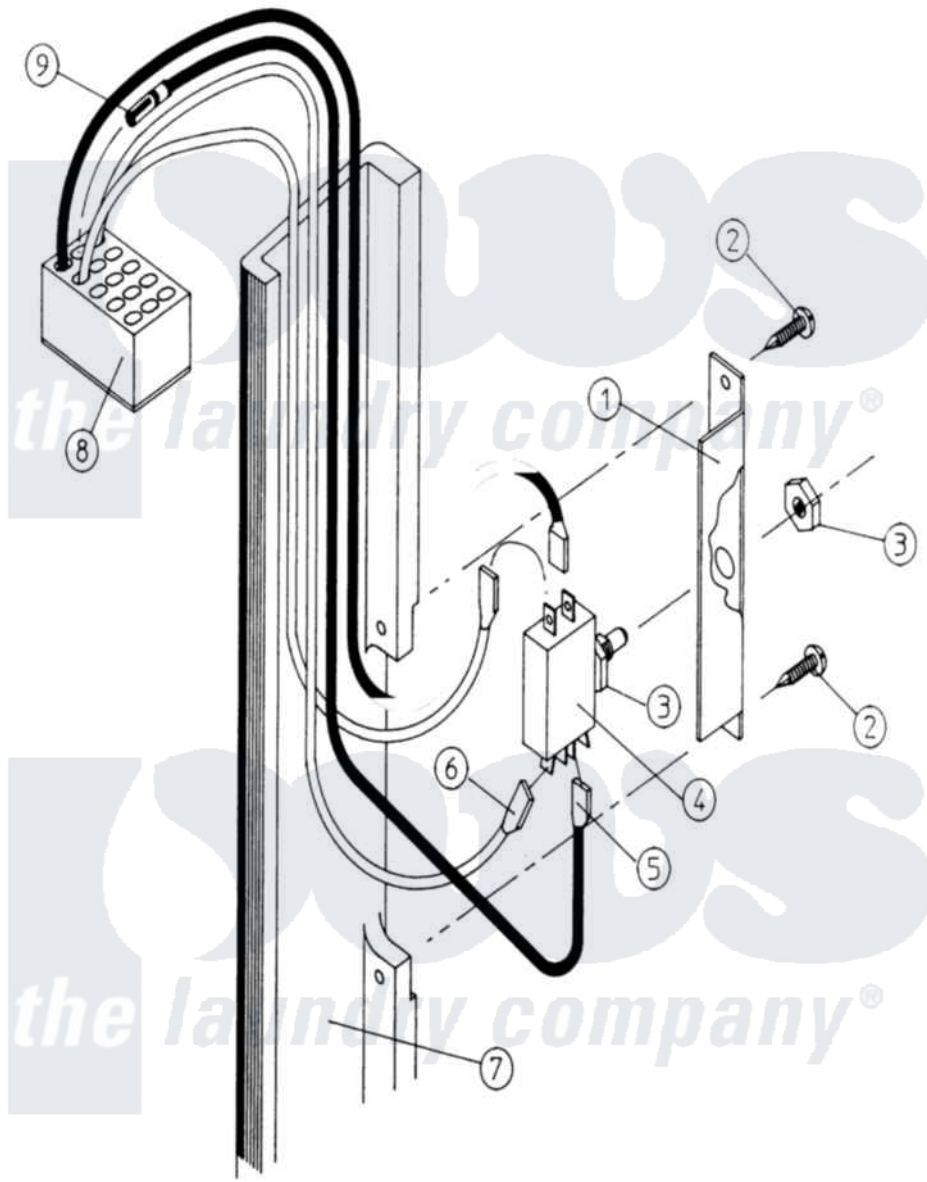

Maytag MDG100PN1 05 - MAIN DOOR SWITCH ASSEMBLY

Maytag [Residential Maytag MDG100PN1 Dryer Parts](#) Parts Diagram 05 - MAIN DOOR SWITCH ASSEMBLY
 Click on the part number to view part

Item	Original Part Number	Replaced By	Status	Part Description
000	W10124350		Not Available	ORDER PARTS FROM AMERICAN DRYER CORP AT 508-678-9000
001	A313208	W10146840		100 120 Ma
002	A150415		Not Available	SCREW, CRIMPTITE (PH. RD.HD.) (No.10-16 X 1/2" PH. RD. HD.)
003	A152003	152003		3 8-32 X 1
004	A137006		Not Available	SWITCH, DOOR
005	A121028	121028		1 4 X.032
006	A121027	121027		.187 X .03
007	A170210	170210		35 Hinge
008	A122626	122626		15P Umnl C
009	A122705	122705		Umnl Sok 2