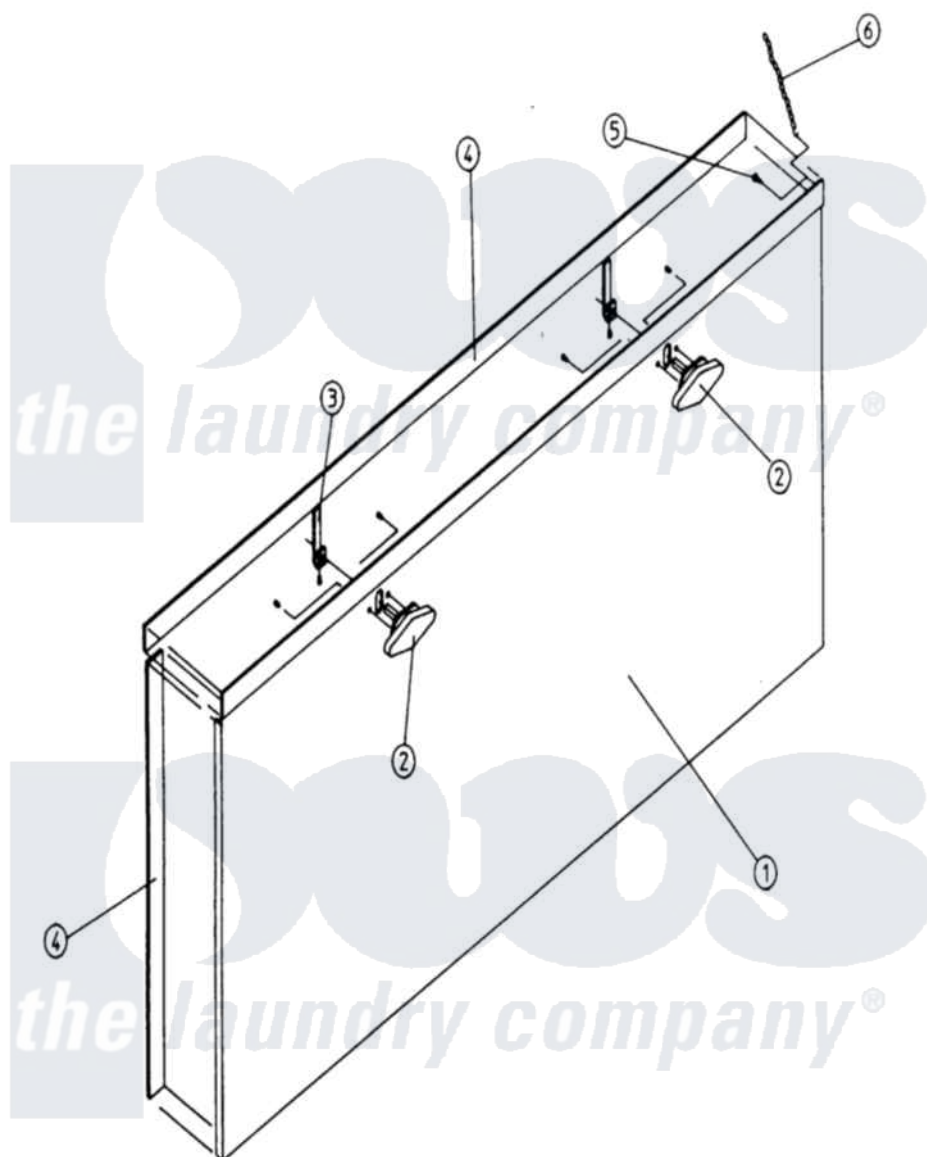

Maytag MDG100PN1 06 - LINT DOOR ASSEMBLY

Maytag [Residential Maytag MDG100PN1 Dryer Parts](#) Parts Diagram 06 - LINT DOOR ASSEMBLY
 Click on the part number to view part

Item	Original Part Number	Replaced By	Status	Part Description
000	W10124350		Not Available	ORDER PARTS FROM AMERICAN DRYER CORP AT 508-678-9000
001	A800213	W10146987		100 Drop
002	A160200		Not Available	KNOB LATCH (W/2 SCREWS)
"	A800150	W10146979		Knob Latc
003	A150425	W10146763		12-24 X 3
"	A160009	160009		Adjustable
004	A117600		Not Available	TAPE, NOISE SUPPRESSOR (SOLD IN FEET)
005	A150419	150419		6 X 1 2 T
006	A108120	108120		Chain For
"	A150418	150418		DIh 4 X .1