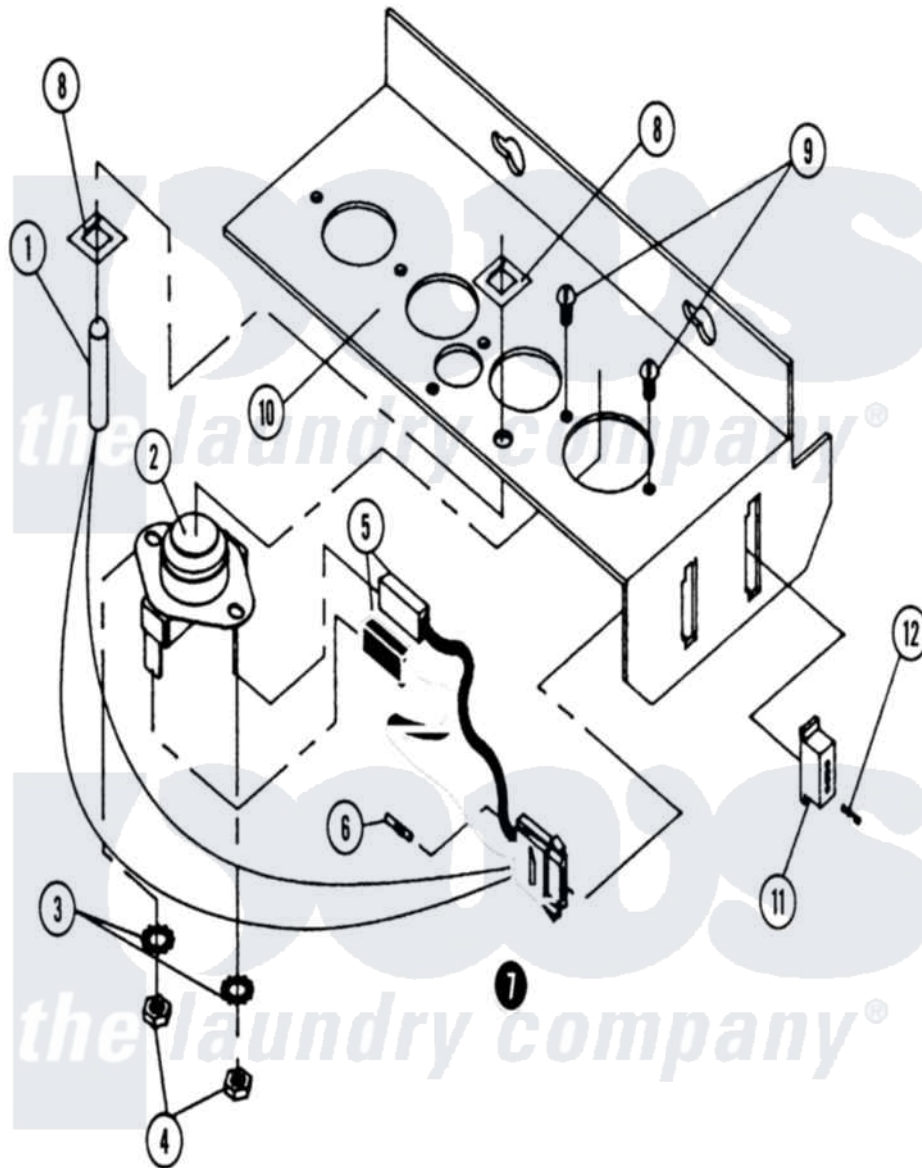

# Maytag MDG100PN1 07 - SENSOR BRACKET ASSEMBLY

Maytag Residential Maytag MDG100PN1 Dryer Parts Parts Diagram 07 - SENSOR BRACKET ASSEMBLY  
 Click on the part number to view part

Item	Original Part Number	Replaced By	Status	Part Description
000	W10124350		Not Available	ORDER PARTS FROM AMERICAN DRYER CORP AT 508-678-9000
001	A880251	<a href="#">W10147995</a>		1 4 Tem
002	A130103	<a href="#">W10146725</a>		L225 Tod3
003	A153010	<a href="#">153010</a>		6 Internal
004	A152000			6-32 HEX N
005	A121028	<a href="#">121028</a>		1 4 X.032
006	A122701	<a href="#">122701</a>		MNL Socket
007	A122605	<a href="#">122605</a>		4 Pin Cmnl
008	A154007	<a href="#">8182949</a>		Fastener, Push-On
009	A150000		Not Available	SCREW, MACHINE (RD.HD. SLOT) (No.6-32 X 1/4" RD HD)
010	A150301	<a href="#">150301</a>		8-18 X 7
"	A305007	<a href="#">W10146789</a>		Universal
"	A801425	<a href="#">801425</a>		AD15-81 ML
011	A122604	<a href="#">W10146714</a>		4 Pin Cmnl