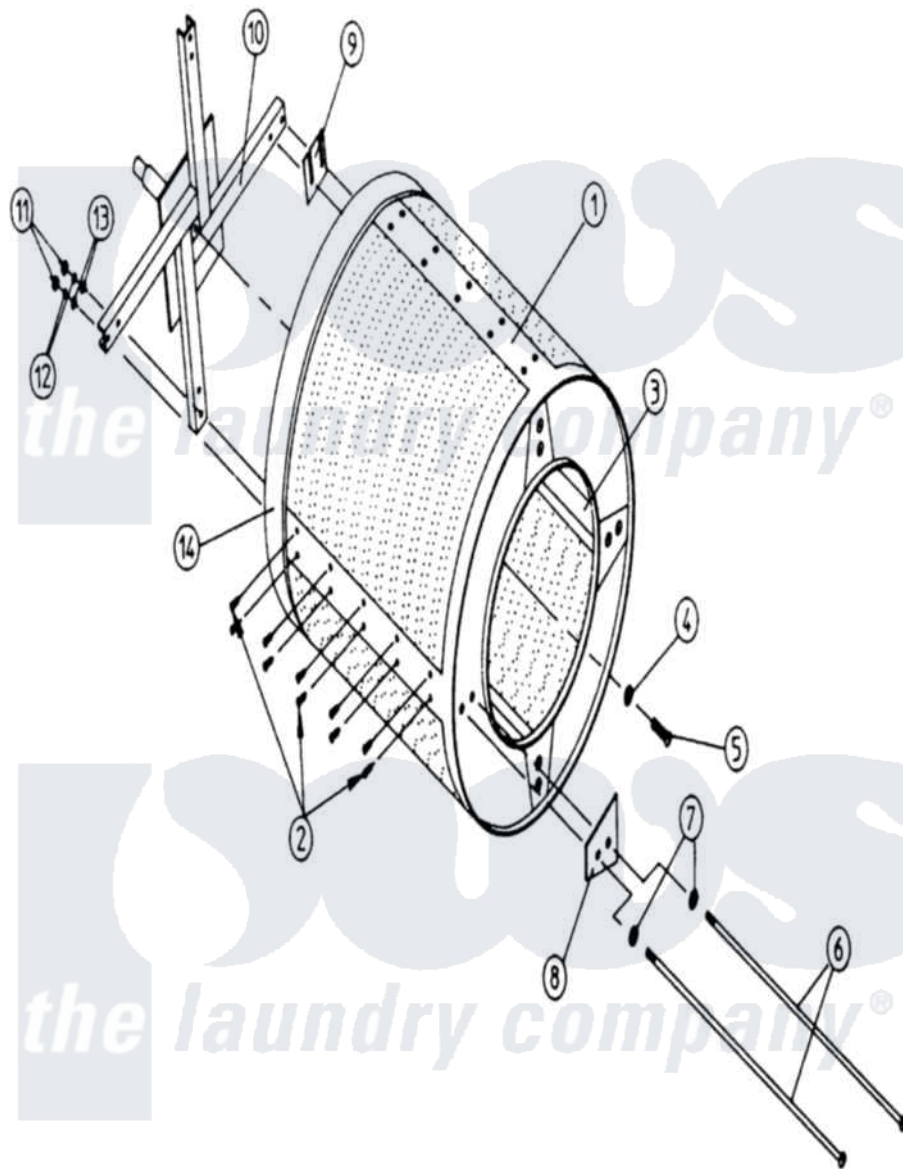

Maytag MDG100PN1 08 - TUMBLER / SUPPORT ASSEMBLY

Maytag Residential Maytag MDG100PN1 Dryer Parts Parts Diagram 08 - TUMBLER / SUPPORT ASSEMBLY
 Click on the part number to view part

Item	Original Part Number	Replaced By	Status	Part Description
000	W10124350		Not Available	ORDER PARTS FROM AMERICAN DRYER CORP AT 508-678-9000
001	A800707	800707		100 Tumbler
"	A800807	800807		100 115 TU
002	A150415		Not Available	SCREW, CRIMPTITE (PH. RD.HD.) (No.10-16 X 1/2" PH. RD. HD.)
003	A301300	5700M600-60		Windowpac
004	A153014		Not Available	WASHER, FLAT (9/16")
005	A150500		Not Available	SCREW, SOCKET BUTTON HD. (5/16-18" X 38 1/2")
006	A100904		Not Available	ROD, TIE
007	A153013	153013		7 16 Spli
008	A301700	301700		Tumbler Re
009	A301701	301701		100-115-12
010	A800607	800607		100 Tumbler
011	A153014		Not Available	WASHER, FLAT (9/16")

012	A153013	153013	7 16 Spli
013	A152009	152009	7 16-14 He
014	A116004	116004	Felt Colla
"	A401010	401010	3M 847 CO