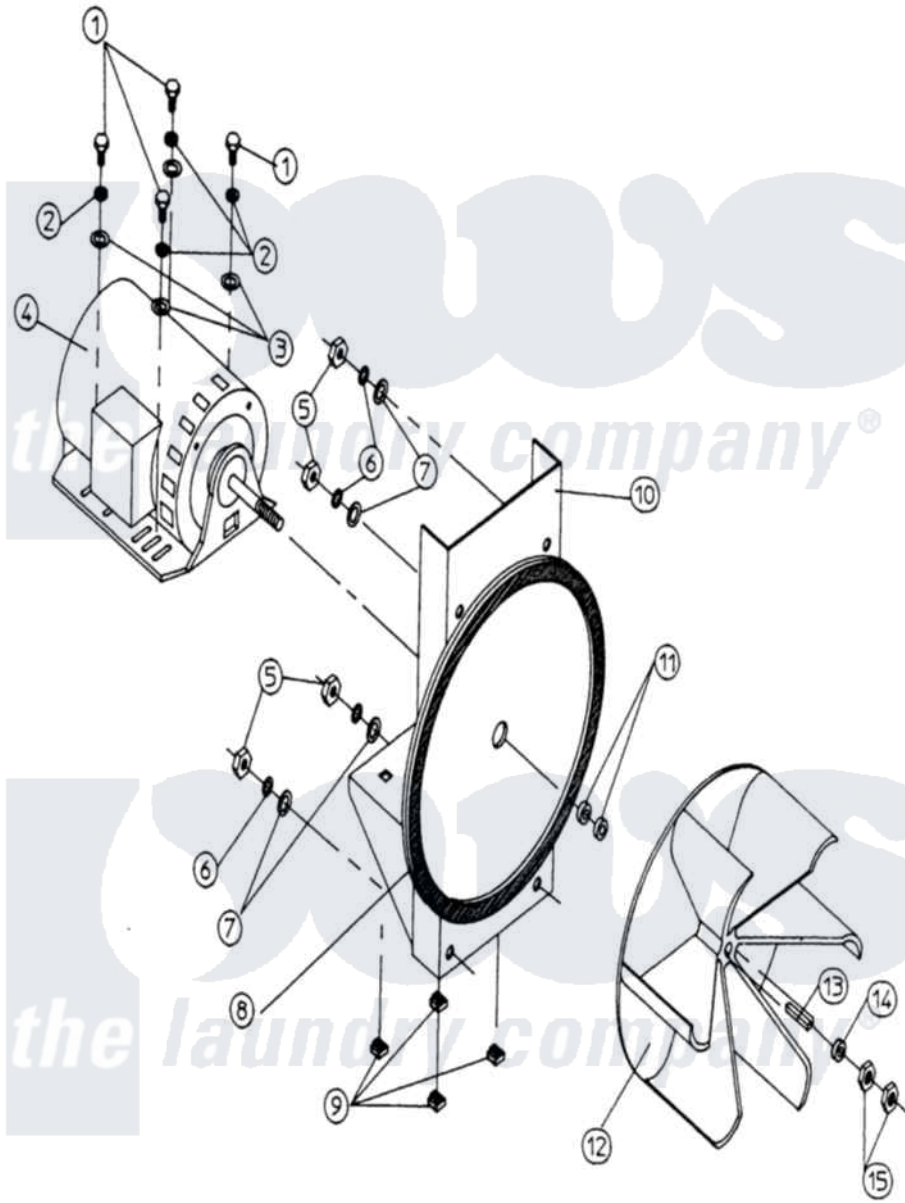

Maytag MDG100PN1 11 - BLOWER MOTOR MOUNT ASSEMBLY

Maytag Residential Maytag MDG100PN1 Dryer Parts Parts Diagram 11 - BLOWER MOTOR MOUNT ASSEMBLY
 Click on the part number to view part

Item	Original Part Number	Replaced By	Status	Part Description
000	W10124350		Not Available	ORDER PARTS FROM AMERICAN DRYER CORP AT 508-678-9000
001	A150501	150501		5 16-18 X
002	A153002	8182939		Washer, Lock
003	A153001	153001		5 16 Flat
004	A100028	W10146526		1HP 1 2 SH
"	W10124350		Not Available	CHECK PART NUMBER ON MOTOR DATA LABEL TO VERIFY CORRECT
005	A152004	8182933		Nut, Hex
006	A153002	8182939		Washer, Lock
007	A153001	153001		5 16 Flat
008	A117600		Not Available	TAPE, NOISE SUPPRESSOR (SOLD IN FEET)
009	A154000			5 16-18 T1
010	A800907	800907		100 Blowe
"	A803899	803899		1HP 230 46

011	A153050	153050	1 2 X 1 1
012	A100607		Not Available IMPELLER (1/2" BORE)
013	A100702	100702	1 8 X 1 8
014	A153050	153050	1 2 X 1 1
015	A152006	W10146766	1 2-20 LH