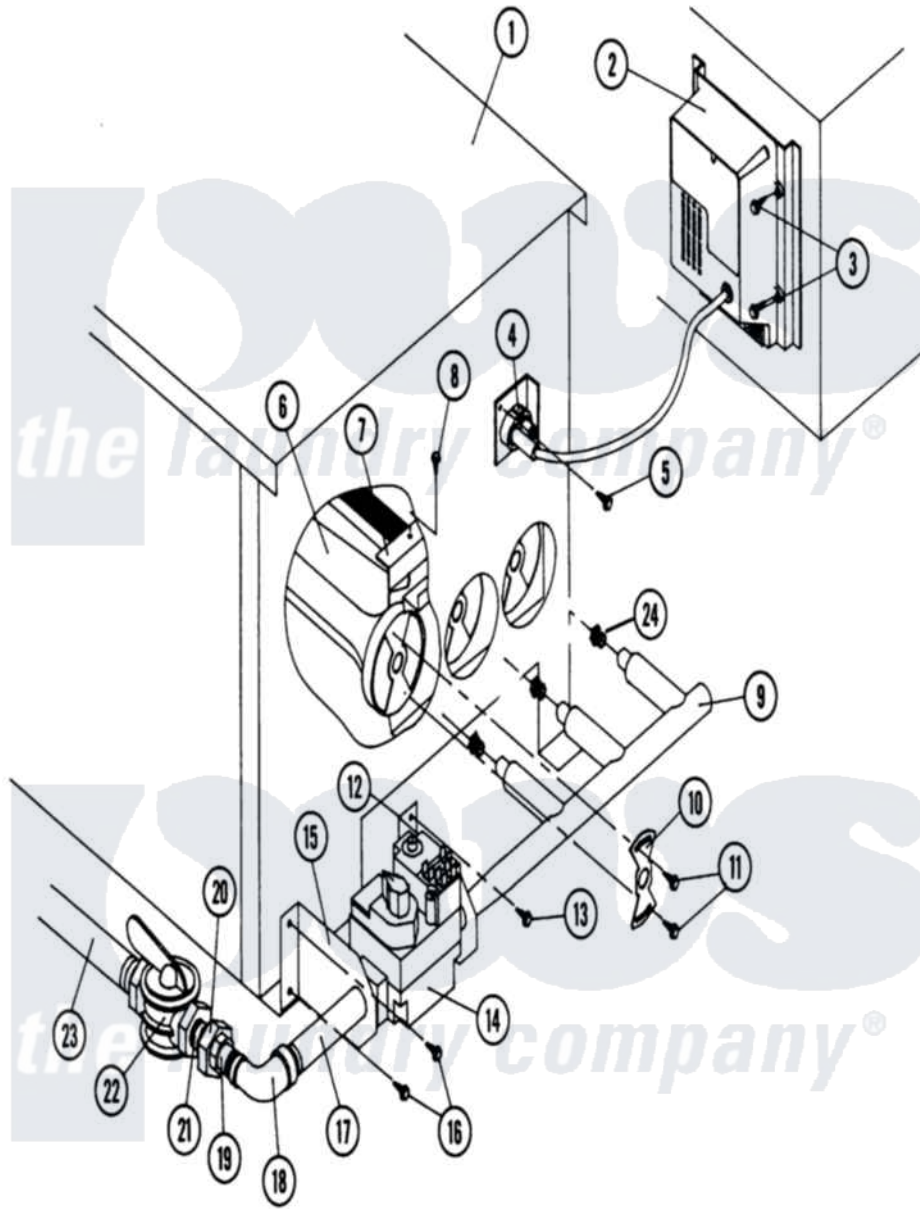

Maytag MDG100PN1 12 - DSI BURNER ASSEMBLY

Maytag Residential Maytag MDG100PN1 Dryer Parts Parts Diagram 12 - DSI BURNER ASSEMBLY
 Click on the part number to view part

Item	Original Part Number	Replaced By	Status	Part Description
000	W10124350		Not Available	ORDER PARTS FROM AMERICAN DRYER CORP AT 508-678-9000
001	A850853	850853		100 DSI B
002	A128926		Not Available	MODULE, DSI ONLY
003	A150299	150299		10 X 1 H
004	A880134		Not Available	IGNITER/FLAME PROBE KIT ASSY (INCLUDES No.4 & 5)
005	A150415		Not Available	SCREW, CRIMPTITE (PH. RD.HD.) (No.10-16 X 1/2" PH. RD. HD.)
006	A141107		Not Available	BURNER, RIBBON
007	A318318	318318		100 Bumer
008	A150415		Not Available	SCREW, CRIMPTITE (PH. RD.HD.) (No.10-16 X 1/2" PH. RD. HD.)
009	A141208		Not Available	MANIFOLD, 3-PORT
010	A318316	318316		100 Burn
				SCREW, CRIMPTITE (PH.

011	A150415		Not Available	RD.HD.) (No.10-16 X 1/2` PH. RD. HD.)
012	A318317	318317		Ud80 AD100
013	A150415		Not Available	SCREW, CRIMPTITE (PH. RD.HD.) (No.10-16 X 1/2` PH. RD. HD.)
014	A128928	W10149182		Redundant
015	A318317	318317		Ud80 AD100
016	A150415		Not Available	SCREW, CRIMPTITE (PH. RD.HD.) (No.10-16 X 1/2` PH. RD. HD.)
017	A142703	142703		1 2 X 4 BL
018	A142511	142511		1 2 X 3 4
019	A142701	142701		3 4 Close
020	A142601	142601		3 4 Black
021	A142701	142701		3 4 Close
022	A141300			3 4 GAS S
023	A142821	142821		3 4 X 36 B
024	A140830	140830		Burner Ori