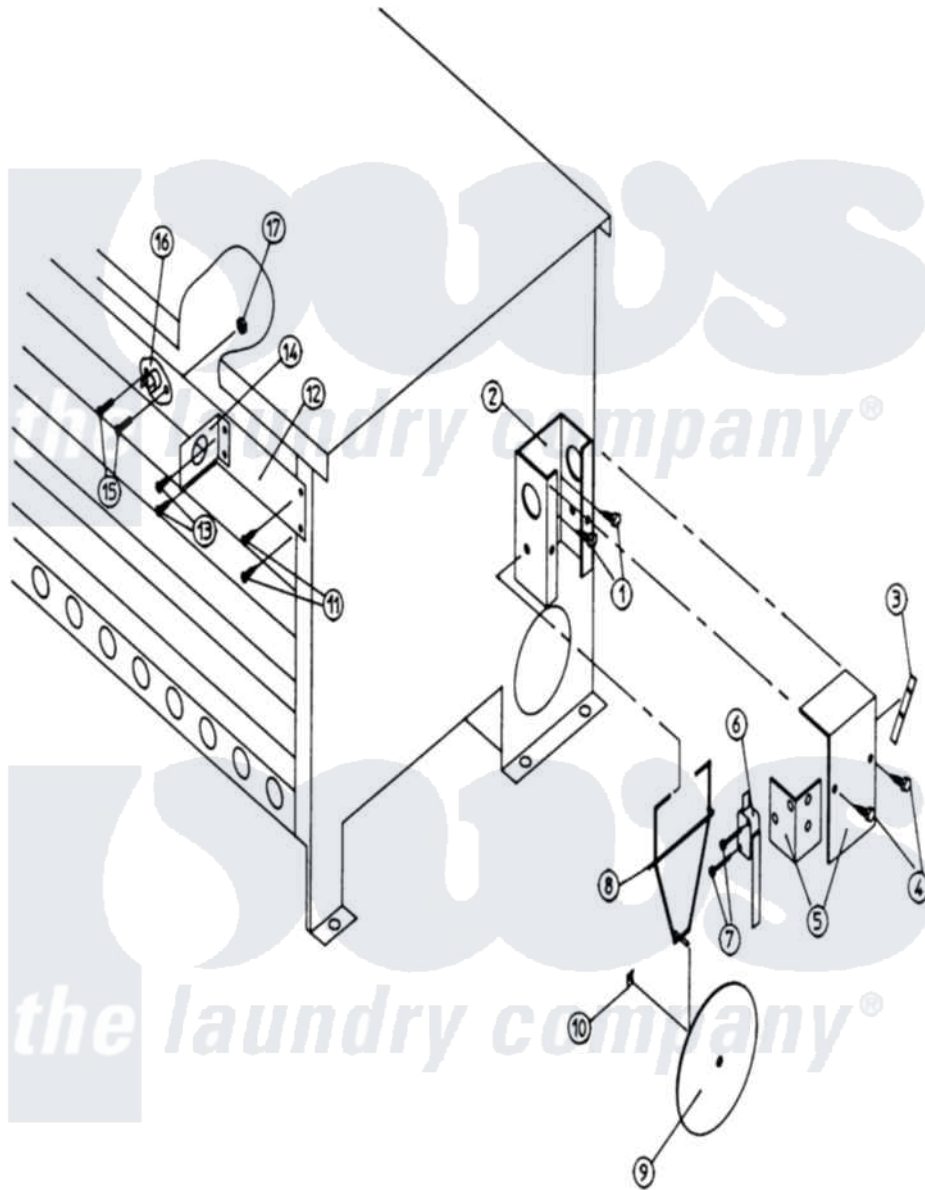

Maytag MDG100PN1 13 - SAIL SWITCH BURNER HI-LIMIT

Maytag Residential Maytag MDG100PN1 Dryer Parts Parts Diagram 13 - SAIL SWITCH BURNER HI-LIMIT
 Click on the part number to view part

Item	Original Part Number	Replaced By	Status	Part Description
000	W10124350		Not Available	ORDER PARTS FROM AMERICAN DRYER CORP AT 508-678-9000
001	A150300	5307527001		Switch
002	A802800	802800		Sail Switch
"	A802801	802801		Sail Switch
003	A154004	154004		Tinnerman
004	A150415		Not Available	SCREW, CRIMPTITE (PH. RD.HD.) (No.10-16 X 1/2` PH. RD. HD.)
005	A802799	802799		Sail Sw.bo
006	A122200	122200		Sail Switch
007	A150303	150303		4 X 3 4 P
008	A105500	W10146641		Std Sail S
009	A319202	W10146866		Sail Switch
010	A154002	154002		1 8 Push O
011	A150300	5307527001		Switch
012	A319702	319702		100 Hi LI

013	A150300	5307527001	Switch
014	A319703	319703	100 120 Hi
015	A150001	150001	6-32 X 1 2
016	A130401		HI-LIMIT (ONLY) (330 DEG.)
017	A151000	WH12X195	Switch Assembly