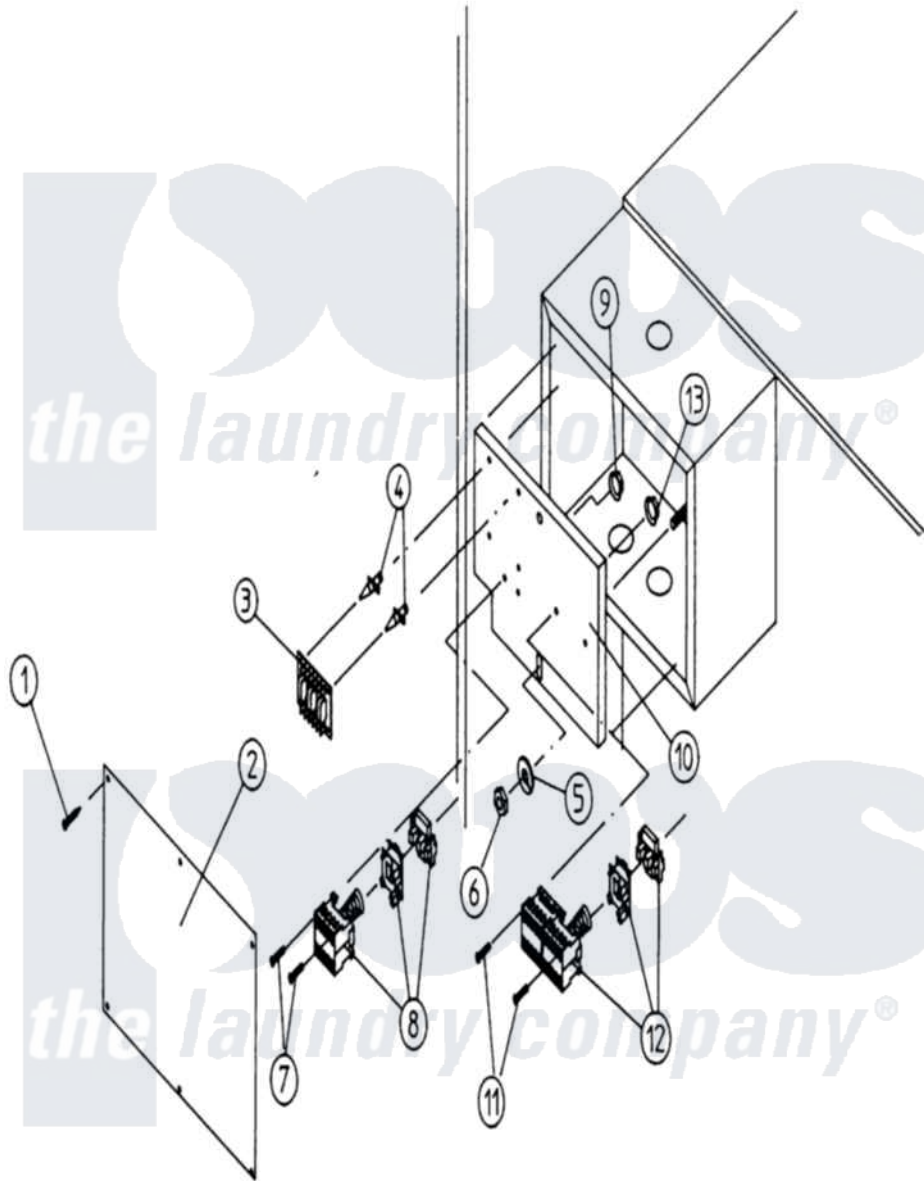

Maytag MDG100PN1 14 - MICROPROCESSOR RVRSG CONTROL ASSY

Maytag Residential Maytag MDG100PN1 Dryer Parts Diagram 14 - MICROPROCESSOR RVRSG CONTROL ASSY

[Click on the part number to view part](#)

Item	Original Part Number	Replaced By	Status	Part Description
000	W10124350		Not Available	ORDER PARTS FROM AMERICAN DRYER CORP AT 508-678-9000
001	A150301	150301		8-18 X 7
002	A322808	322808		100 120 17
003	A137060	137060		A.s. Board
004	A137013	137013		Pc Bd Nylo
005	A153002	8182939		Washer, Lock
006	A152004	8182933		Nut, Hex
007	A150108	150108		8-32 X 1 2
008	A132430		Not Available	CONTACTOR, IMPELLER
"	A132432		Not Available	COIL, CONTACTOR REPLACEMENT (24VAC.)
009	A151001	W10146764		8-32 Pal N
010	A322807	322807		50 Reversi
011	A150108	150108		8-32 X 1 2
012	A132431		Not Available	CONTACTOR, REVERSING