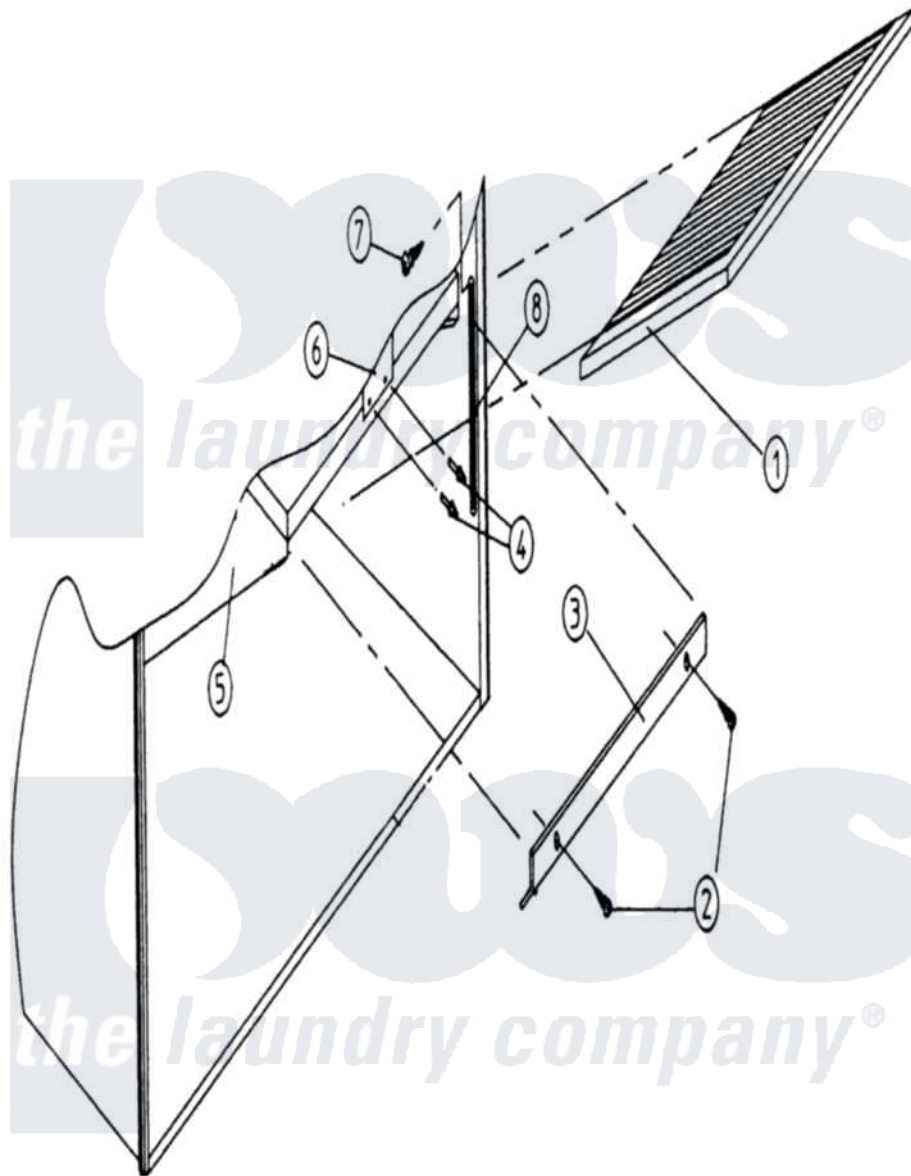

# Maytag MDG100PN1 16 - LINT TRAP ASSEMBLY

Maytag [Residential Maytag MDG100PN1 Dryer Parts](#) Parts Diagram 16 - LINT TRAP ASSEMBLY  
 Click on the part number to view part

Item	Original Part Number	Replaced By	Status	Part Description
000	W10124350		Not Available	ORDER PARTS FROM AMERICAN DRYER CORP AT 508-678-9000
001	A800504	<a href="#">800504</a>		100 Drop
002	A150300	<a href="#">5307527001</a>		Switch
003	A304024		Not Available	BRACKET, LINT SCREEN HOLDER
004	A154200			5 32 RIVE
005	A800412	<a href="#">W10147058</a>		100 Lint
"	A800413	<a href="#">W10147059</a>		100 Lint
006	A304025		Not Available	BRACKET, LINT TRAP HANGER
007	A150418	<a href="#">150418</a>		DIh 4 X .1
"	A150419	<a href="#">150419</a>		6 X 1 2 T
008	A108120	<a href="#">108120</a>		Chain For