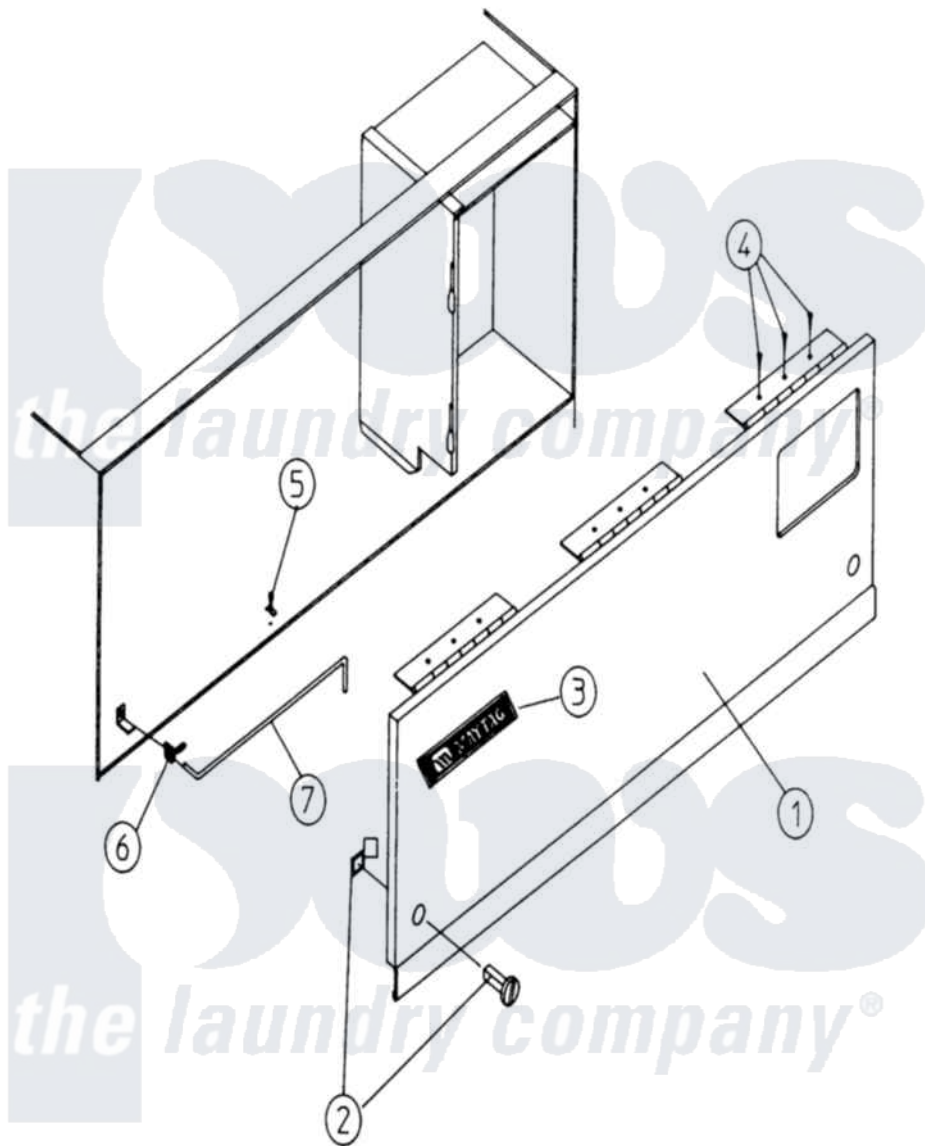

# Maytag MDG100PN1W 01 - CONTROL DOOR ASSEMBLY

Maytag Residential Maytag MDG100PN1W Dryer Parts Parts Diagram 01 - CONTROL DOOR ASSEMBLY  
 Click on the part number to view part

| Item | Original Part Number | Replaced By               | Status        | Part Description  |
|------|----------------------|---------------------------|---------------|---|
| 000  | W10124350            |                           | Not Available | ORDER PARTS FROM AMERICAN DRYER CORP AT 508-678-9000        |
| 001  | A80016               |                           | Not Available | DOOR ASSEMBLY, CONTROL                                      |
| 002  | A160005              |                           | Not Available | LATCH, SPRING TURN (2-PIECE) (CHECK LABEL ON COMPUTER CHIP  |
| 003  | A112343              | <a href="#">112343</a>    |               | Maytag Log  |
| "    | A870011              | <a href="#">W10147884</a> |               | Logo Doubl  |
| 004  | A150415              |                           | Not Available | SCREW, CRIMPTITE (PH. RD.HD.) (No.10-16 X 1/2" PH. RD. HD.) |
| 005  | A102600              |                           | Not Available | CATCH, ROD SUPPORT-CTRL. DOOR                               |
| 006  | A102601              |                           | Not Available | CLIP, RETAINER (CONTROL DOOR ROD)                           |
| 007  | A102501              |                           | Not Available | ROD, CONTROL DOOR SUPPORT                                   |