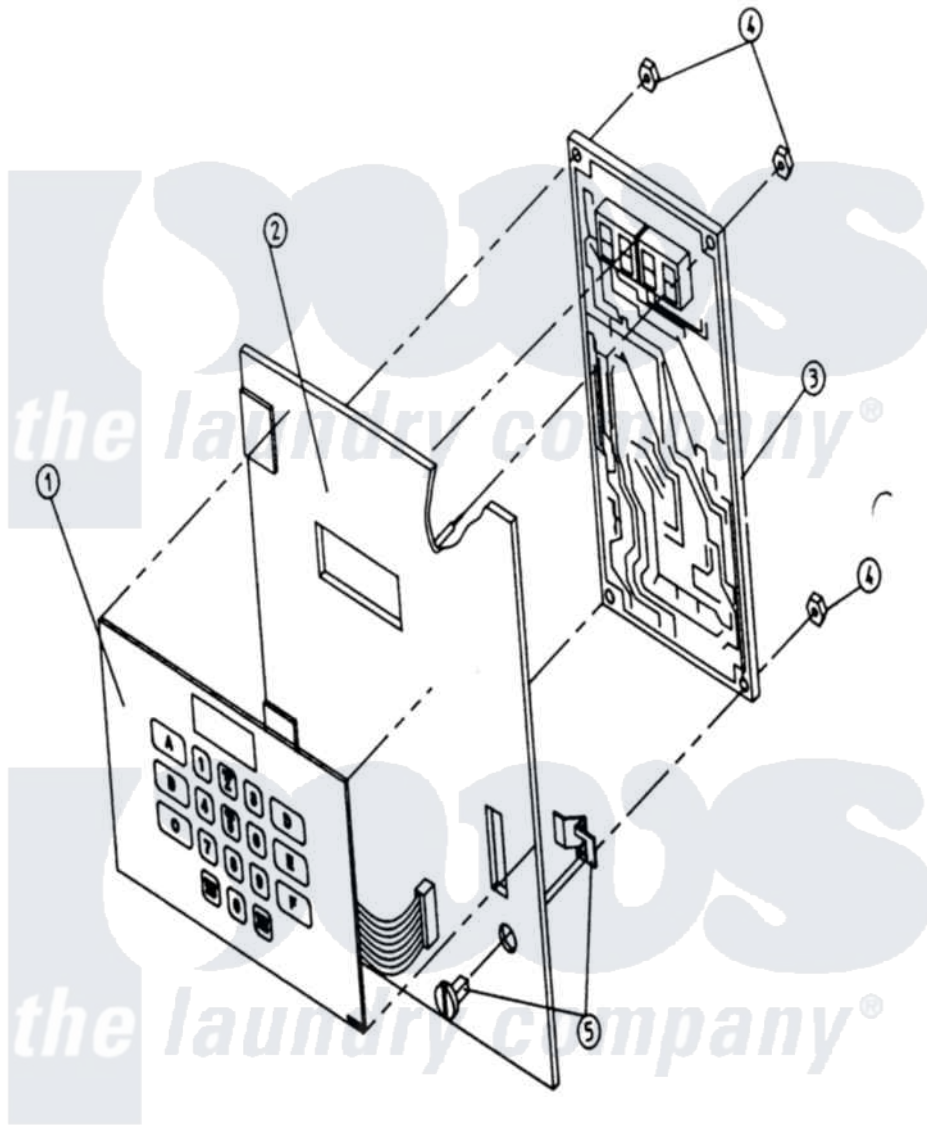

Maytag MDG100PN1W 02 - MICROPROCESSOR CONTROL PANEL

Maytag Residential Maytag MDG100PN1W Dryer Parts Parts Diagram 02 - MICROPROCESSOR CONTROL PANEL
 Click on the part number to view part

Item	Original Part Number	Replaced By	Status	Part Description
001	A112535			LABEL ASSY., KEYBOARD (OPL) (ENGLISH)
"	W10124350		Not Available	NOT REQUIRED PART OR SEE NOTE
002	A800057	W10146960		M.P. Contr
"	A800164	W10146984		Auto MP CO
"	A865092		Not Available	PANEL, 4 OPL REVERSING CONTROL (COMPLETE)(INCLUDES No.1-5)
003	A137127		Not Available	CONTROLLER, PHASE 4 OPL RVRSNG
004	A152001	152001		8-32 X 3 8
005	A160005		Not Available	LATCH, SPRING TURN (2-PIECE) (CHECK LABEL ON COMPUTER CHIP)